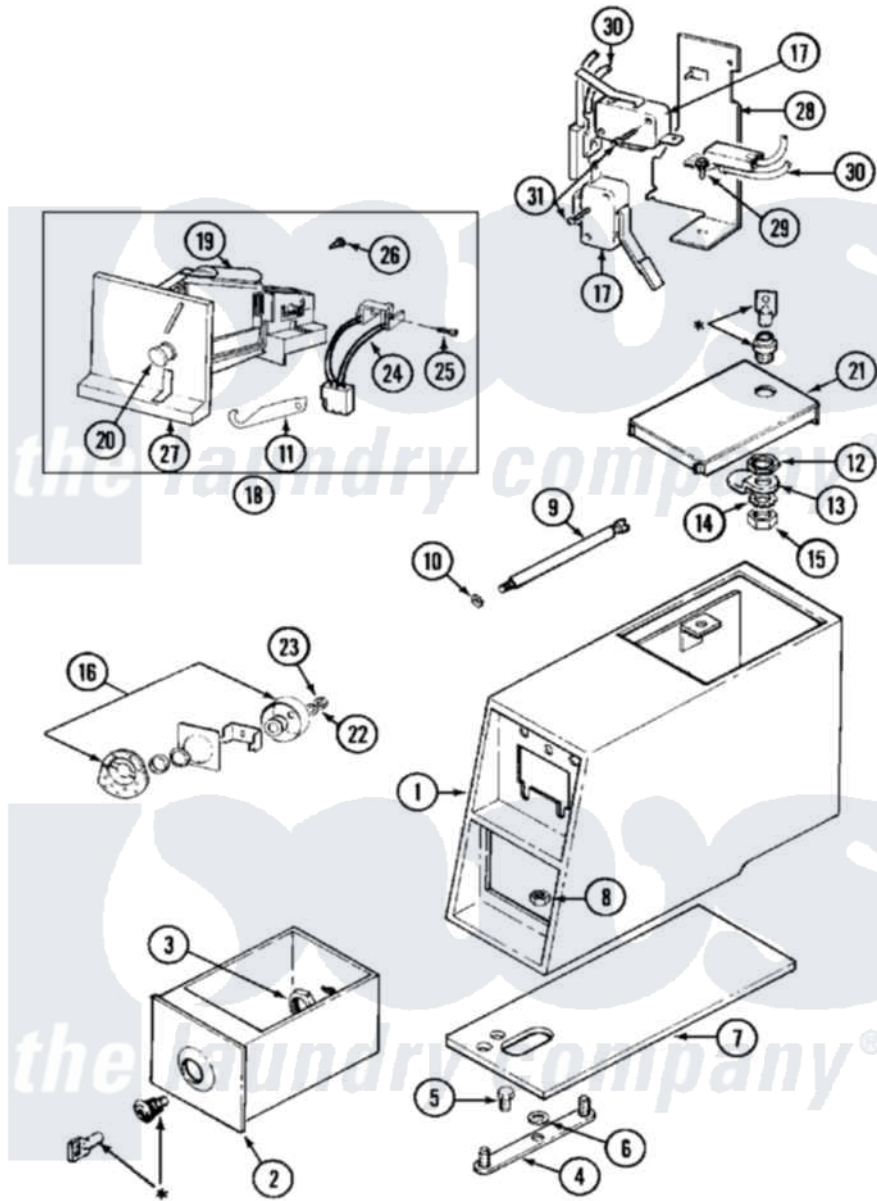

Maytag MDE10PDACW 02 - CONTROL CENTER

* CONTACT YOUR COMMERCIAL LAUNDRY DISTRIBUTOR

Maytag [Commercial Maytag MDE10PDACW Dryer Parts](#) Parts Diagram 02 - CONTROL CENTER

[Click on the part number to view part](#)

Item	Original Part Number	Replaced By	Status	Part Description
001	207940	22001407		Case, Coin Slide
"	207940L	22001408		(ALM)
002	207912	208884		Coin Box K
"	207912L	208884		Coin Box K
003	212328	W10139762		Hex Nut, 3/4-27
004	NLA		Not Available	STRAP, MOUNTING
005	211294	90767		Screw, 8A X 3/8 HeX Washer Head Tapping
006	910309			Washer, Mounting Strap
007	214660			Gasket, Control Center
008	Y052740	62739		Nut, Lock
009	213035			Bolt, Locking
010	910181			Lockwasher, Terminal Block
011	216011			Spring, Return Button
012	212328	W10139762		Hex Nut, 3/4-27
013	213750	W10133266		Cam-Lock
014	22001354	W10177242		Hex-Nut 9/32 - 28

015	22001355		Nut, Lock Cam
016	NLA	Not Available	LOCK CAM ASSEMBLY
017	208042		Switch, Sensor
018	207948		Coin Drop Assembly
"	NLA	Not Available	(CAN.)
019	207947		Rejector, Coin
"	207949		Rejector, Coin
020	216200		Face Plate Return Button
021	204216	Not Available	DOOR, ACCESS (WHT)
"	204216L		Door, Access
022	22001354	W10177242	Hex-Nut 9/32 - 28
023	22001355		Nut, Lock Cam
024	206799		Optic Switch Assembly
025	314665		Screw, Switch Assembly
026	216068		Screw, Coin Drop
027	216010	Y208306	Kit- Mtg C
028	NLA	Not Available	BRACKET, SENSOR SWITCH
029	NLA	Not Available	SCREW, BRACKET
030	208045		Harness, Wire Sensor Switch To Circuit Brd
031	912012	3400409	Screw