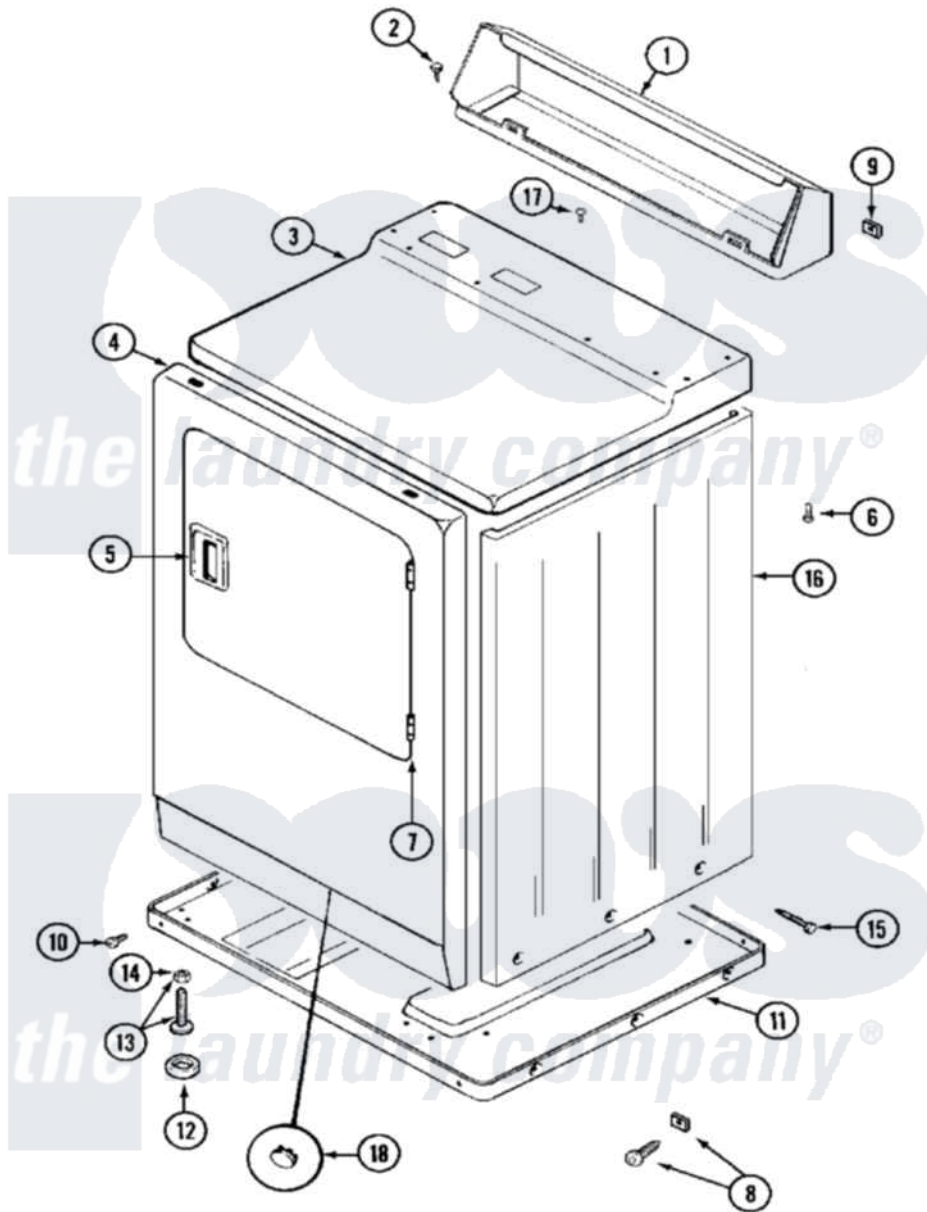

# Maytag MDE10PDACW 03 - CABINET (FRONT)

Maytag Commercial Maytag MDE10PDACW Dryer Parts Parts Diagram 03 - CABINET (FRONT)  
 Click on the part number to view part

Item	Original Part Number	Replaced By	Status	Part Description
001	NLA		Not Available	COVER, CONTROL (WHT)
002	212276	<a href="#">W10116760</a>		Screw
003	33001163		Not Available	COVER, TOP (WHT)
"	33001164		Not Available	COVER, TOP (ALM)
004	NLA		Not Available	PANEL, FRONT (WHT)
005	<a href="#">33001241</a>			Handle, Door
"	33001254	<a href="#">37001047</a>		Handle, Door
006	<a href="#">214354</a>			Screw, Top Cover To Cabnt.
007	<a href="#">33001230</a>			Hinge, Door
008	<a href="#">204439</a>			Screw And Fstner Assembly
009	<a href="#">215075</a>			Fastener, Control Panel To Console
010	<a href="#">Y313561</a>			Screw---NA
"	Y310632	<a href="#">1163839</a>		Screw
011	Y303361		Not Available	BASE ASSY. (UPPER & LOWER)
012	<a href="#">Y314137</a>			Foot, Rubber

013	<a href="#">Y305086</a>		Adjustable Leg And Nut
014	<a href="#">Y052740</a>	<a href="#">62739</a>	Nut, Lock
015	<a href="#">213007</a>		Xfor Cabinet See Cabinet, Back
016	NLA		Not Available
017	210186	<a href="#">3370225</a>	CABINET (WHT)
018	33001132	<a href="#">33002342</a>	Screw
"	33001168		Not Available
			Plug, Sifht Hole
			PLUG, SIGHT HOLE (ALM)