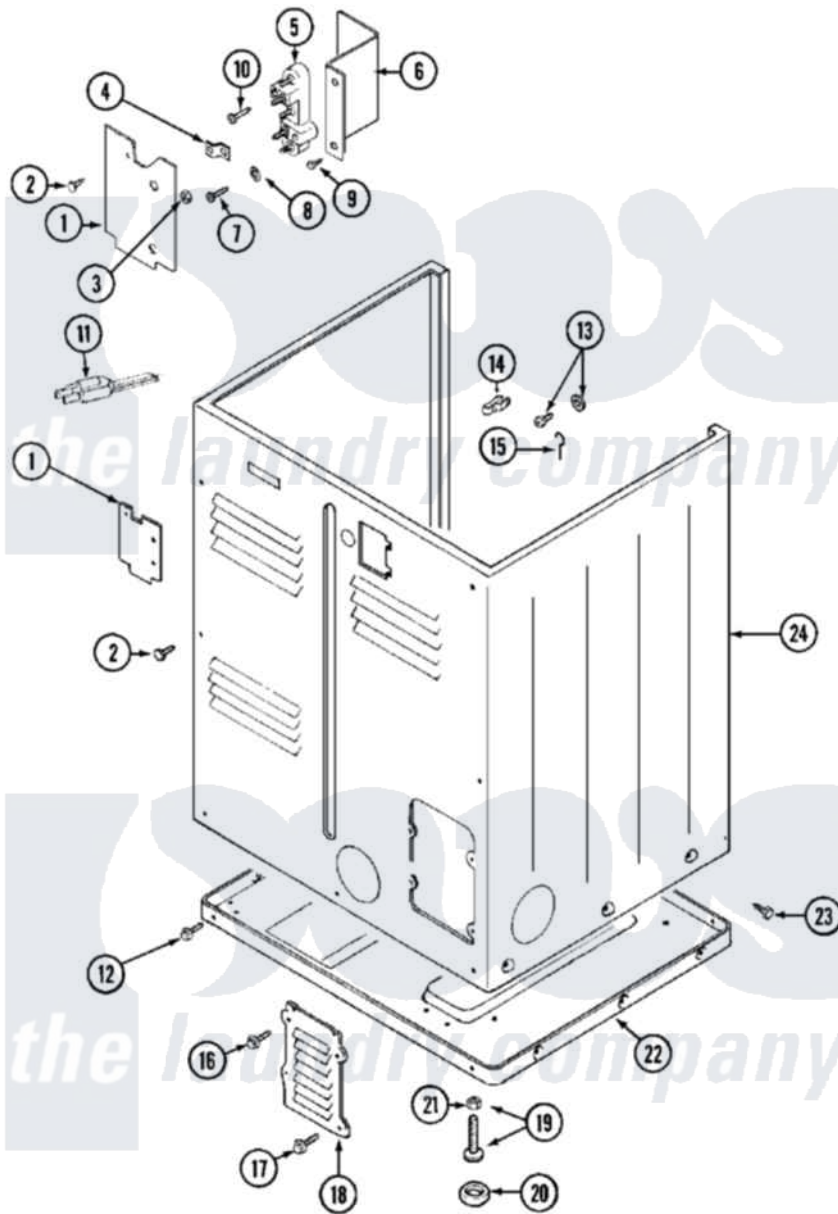

Maytag MDE10PDACW 05 - CABINET (REAR)

Maytag [Commercial Maytag MDE10PDACW Dryer Parts](#) Parts Diagram 05 - CABINET (REAR)
 Click on the part number to view part

Item	Original Part Number	Replaced By	Status	Part Description
001	Y312905		Not Available	COVER, TERMINAL
002	Y313561			Screw----NA
003	311484	112432		Nut
004	Y312184			Strap, Grounding
005	400008			Block, Terminal
006	Y312904			Bracket, Terminal Block
007	Y312209	W10001200		Screw
008	910181			Lockwasher, Terminal Block
"	Y311270			Washer, Terminal Block
009	Y310632	1163839		Screw
010	NLA		Not Available	SCREW, GROUND STRAP
011	305168	33002916		Power Cord, Canadian 240V
"	33001425			Locknut, Eared For Canadian
012	Y313561			Screw----NA
"	Y310632	1163839		Screw
013	NLA		Not Available	SCREW & WASHER ASSEMBLY

014	301548		Clamp, Ground Wire
015	204807		Ground Wire, Supp. Plite To Top Cover
016	Y313559		Screw
017	211294	90767	Screw, 8A X 3/8 HeX Washer Head Tapping
018	Y312951	Not Available	ACCESS COVER, BACK
019	Y305086		Adjustable Leg And Nut
020	Y314137		Foot, Rubber
021	Y052740	62739	Nut, Lock
022	Y303361	Not Available	BASE ASSY. (UPPER & LOWER)
023	213007		Xfor Cabinet See Cabinet, Back
024	NLA	Not Available	CABINET (WHT)