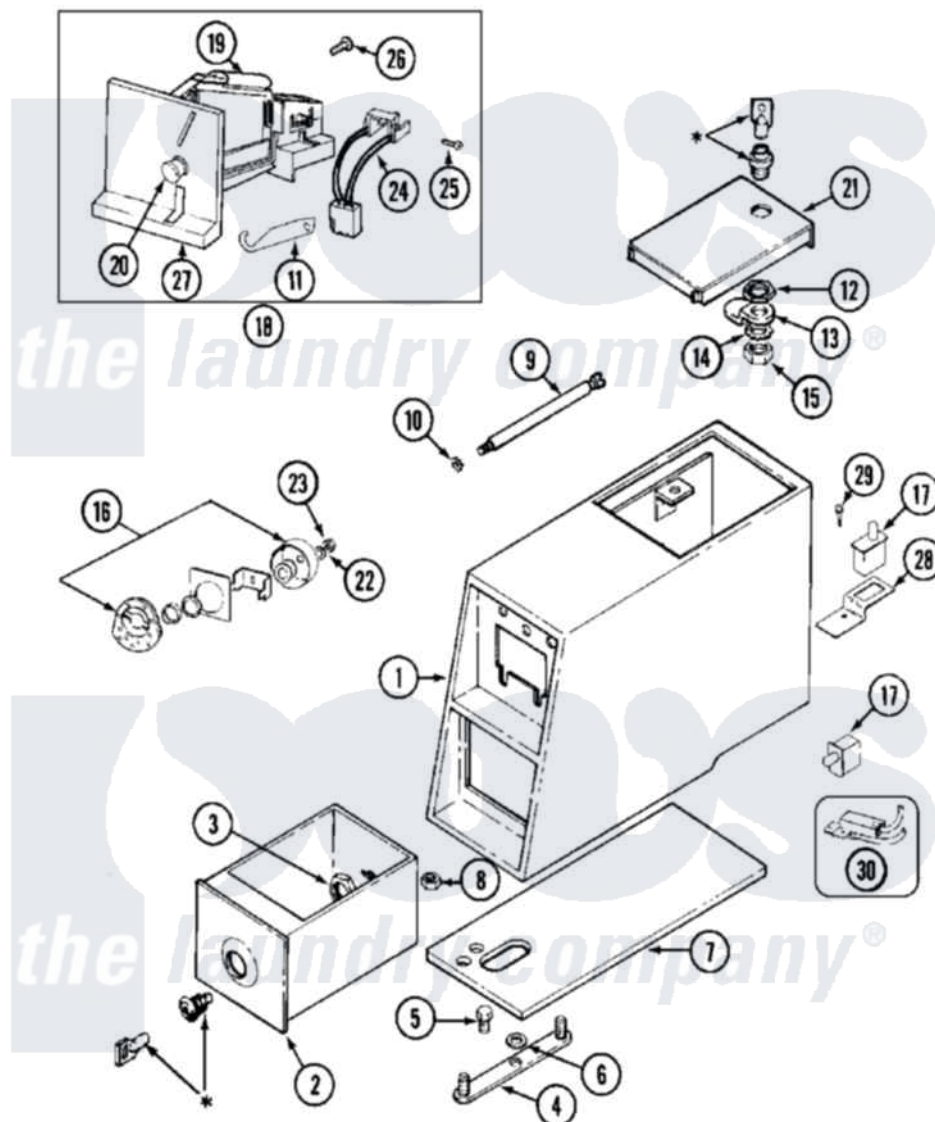

Maytag MDE10PDACW 09 - CONTROL CNTR (SERIAL SUFFIX KB & AFTER)

***CONTACT YOUR COMMERCIAL LAUNDRY DISTRIBUTOR**

Maytag [Commercial Maytag MDE10PDACW Dryer Parts](#) Parts Diagram 09 - CONTROL CNTR (SERIAL SUFFIX KB & AFTER)

[Click on the part number to view part](#)

Item	Original Part Number	Replaced By	Status	Part Description
001	22001407			Case, Coin Slide
"	22001408			(ALM)
002	207912	208884		Coin Box K
"	207912L	208884		Coin Box K
003	212328	W10139762		Hex Nut, 3/4-27
004	NLA		Not Available	MOUNTING STRAP
005	211294	90767		Screw, 8A X 3/8 HeX Washer Head Tapping
006	910309			Washer, Mounting Strap
007	214660			Gasket, Control Center
008	Y052740	62739		Nut, Lock
009	213035			Bolt, Locking
010	910181			Lockwasher, Terminal Block
011	216011			Spring, Return Button
012	212328	W10139762		Hex Nut, 3/4-27

013	213750	W10133266	Cam-Lock
014	22001354	W10177242	Hex-Nut 9/32 - 28
015	22001355		Nut, Lock Cam
016	NLA	Not Available	LOCK CAM ASSEMBLY
017	33001250		Switch, Vault And Service Door
018	207948		Coin Drop Assembly
"	NLA	Not Available	(CAN.)
019	207947		Rejector, Coin
"	207949		Rejector, Coin
020	216200		Face Plate Return Button
021	204216	Not Available	DOOR, ACCESS (WHT)
"	204216L		Door, Access
022	22001354	W10177242	Hex-Nut 9/32 - 28
023	216203		Lockwasher, Double "D"
"	22001355		Nut, Lock Cam
024	206799		Optic Switch Assembly
025	314665		Screw, Switch Assembly
026	216068		Screw, Coin Drop
027	216010	Y208306	Kit- Mtg C
028	22001404		Bracket, Service Switch
029	212276	W10116760	Screw
030	208045		Harness, Wire Sensor Switch To Circuit Brd