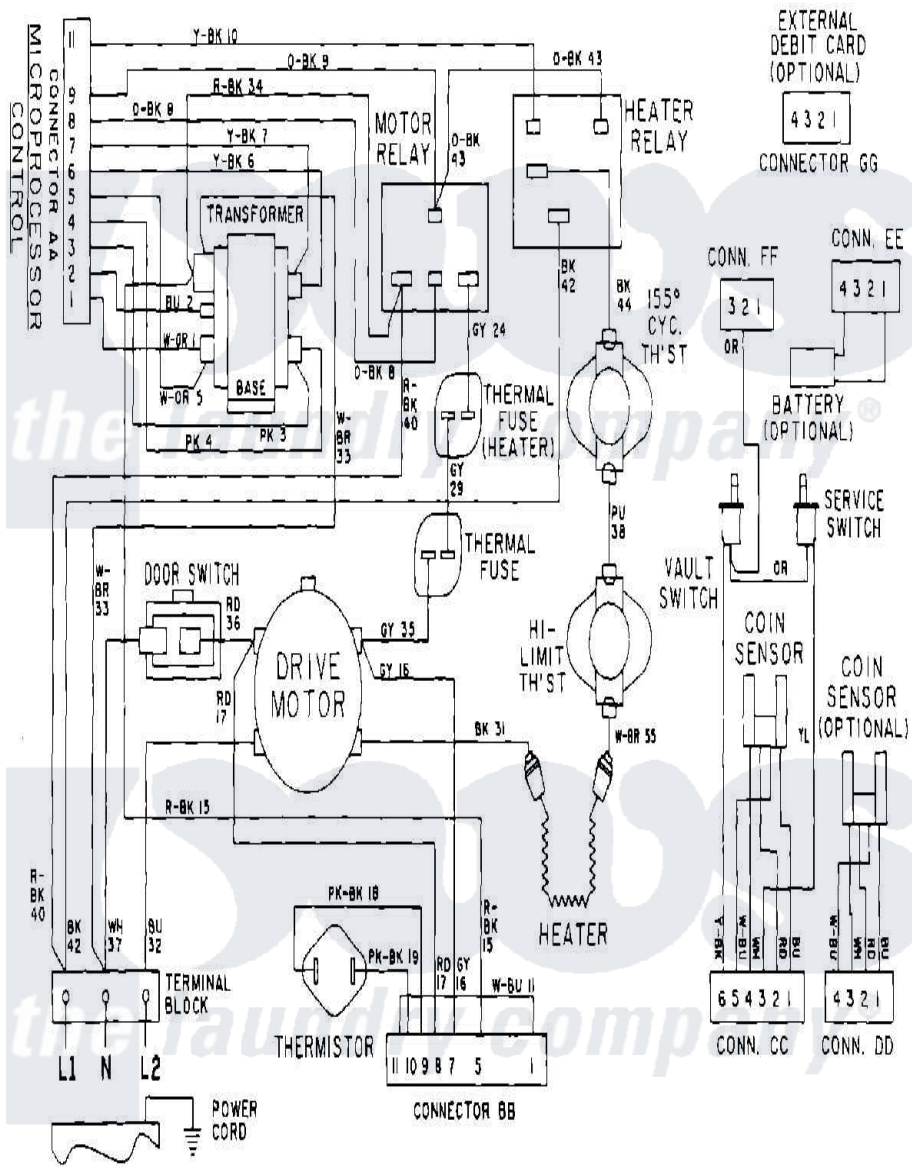

Maytag MDE10PDACW 10 - WIRING INFORMATION

Maytag [Commercial Maytag MDE10PDACW Dryer Parts](#) Parts Diagram 10 - WIRING INFORMATION
 Click on the part number to view part

Item	Original Part Number	Replaced By	Status	Part Description
001	NLA		Not Available	WIRING INFORMATION