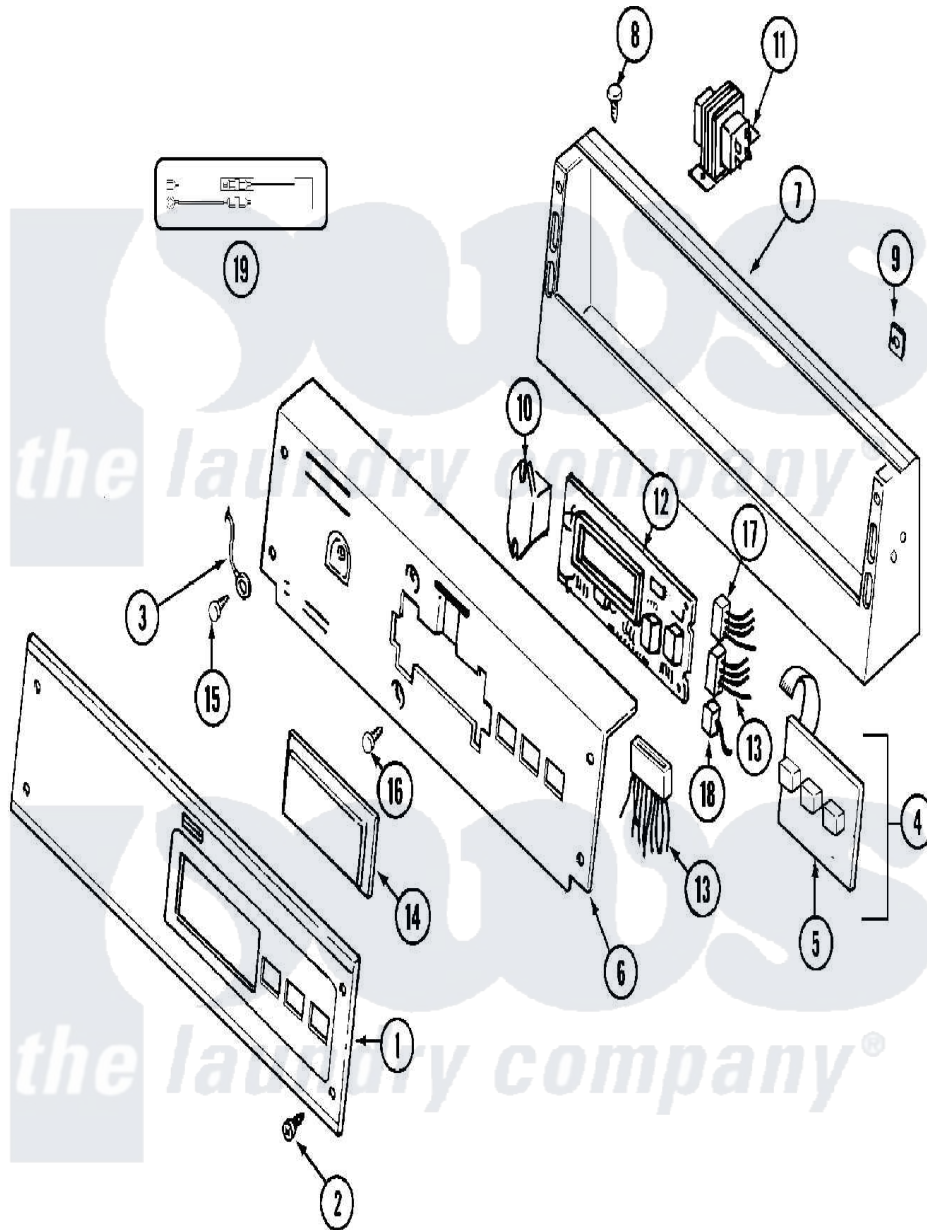

Maytag MDE10PDADL 01 - CONTROL PANEL

Maytag [Commercial Maytag MDE10PDADL Dryer Parts](#) Parts Diagram 01 - CONTROL PANEL
 Click on the part number to view part

Item	Original Part Number	Replaced By	Status	Part Description
001	33001020			Panel, Control
002	215506			Screw, Control Panel Overlay
003	205810			Wire, Ground
004	215527	W10140652		Screw, 6-20 X 1/2
"	306694			Backup Plate With Switch
005	215517	W10131113		Push Button
006	NLA		Not Available	PLATE, BACKUP (WHT)
007	NLA		Not Available	CONSOLE (WHT)
008	212276	W10116760		Screw
009	215003			Fastener, Panel And Bracket
010	206824	W10133335		Relay, Motor
"	212949	22001866		Screw, Relay
011	207766			Transformer
"	211294	90767		Screw, 8A X 3/8 HeX Washer Head Tapping
012	33001249			Battery, Control Board
"	912077			Locknut, Reader Harness

"	NLA	Not Available	BOARD, CONTROL
"	NLA	Not Available	SUPPORT, BATTERY
"	Y215513		Standoff, Circuit Board
013	314531		Connector, Edgeboard
"	NLA	Not Available	WIRE HARNESS, MAIN
014	33001208		Cover, Display
015	211252		Screw, Ground Wire
016	215526		Screw, Circuit Board
017	206799		Optic Switch Assembly
"	NLA	Not Available	CONNECTOR, EDGEBOARD
018	208045		Harness, Wire Sensor Switch To Circuit Brd
"	22001361		Connector, Edgeboard
019	12001279		Surge Suppressor Kit