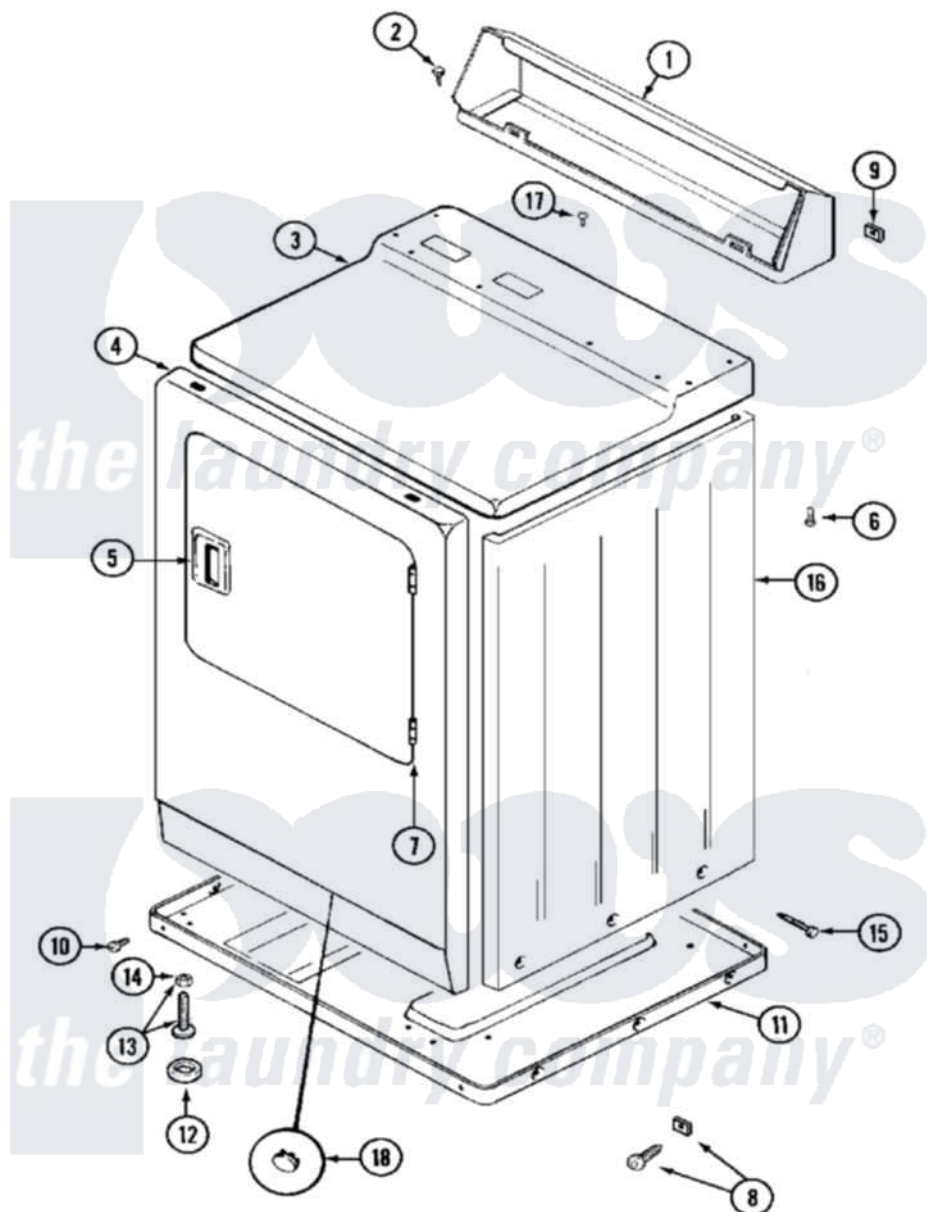

Maytag MDE10PDADL 03 - CABINET (FRONT)

Maytag Commercial Maytag MDE10PDADL Dryer Parts Parts Diagram 03 - CABINET (FRONT)

Click on the part number to view part

Item	Original Part Number	Replaced By	Status	Part Description
001	NLA		Not Available	COVER, CONTROL (WHT)
002	212276	W10116760		Screw
003	33001163		Not Available	COVER, TOP (WHT)
"	33001164		Not Available	COVER, TOP (ALM)
004	NLA		Not Available	PANEL, FRONT (WHT)
005	33001241			Handle, Door
"	33001254	37001047		Handle, Door
006	214354			Screw, Top Cover To Cabnt.
007	33001230			Hinge, Door
008	204439			Screw And Fstner Assembly
009	215075			Fastener, Control Panel To Console
010	Y313561			Screw---NA
"	Y310632	1163839		Screw
011	Y303361		Not Available	BASE ASSY. (UPPER & LOWER)
012	Y314137			Foot, Rubber

013	Y305086		Adjustable Leg And Nut	
014	Y052740	62739	Nut, Lock	
015	213007		Xfor Cabinet See Cabinet, Back	
016	NLA		Not Available	CABINET (WHT)
017	210186	3370225		Screw
018	33001132	33002342		Plug, Sifht Hole
"	33001168		Not Available	PLUG, SIGHT HOLE (ALM)