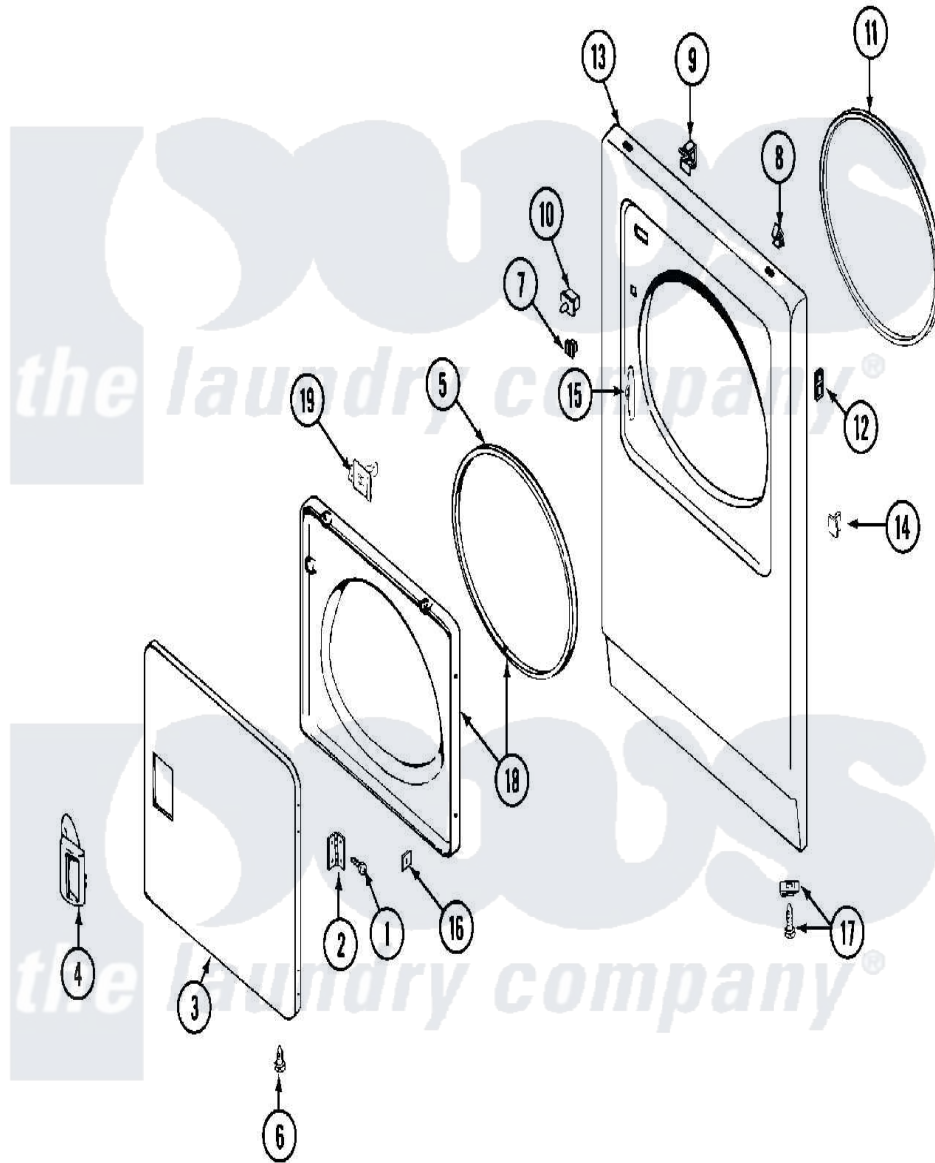

Maytag MDE10PDADL 04 - DOOR

Maytag [Commercial Maytag MDE10PDADL Dryer Parts](#) Parts Diagram 04 - DOOR
 Click on the part number to view part

Item	Original Part Number	Replaced By	Status	Part Description
001	Y314062			Screw, Door Hinge And Panel
002	33001230			Hinge, Door
003	33001240			Door
"	33001257	33001240		Door
004	33001241			Handle, Door
"	33001254	37001047		Handle, Door
005	33001131			Seal, Door
006	33001132	33002342		Plug, Sifht Hole
"	33001168		Not Available	PLUG, SIGHT HOLE (ALM)
007	Y304578	LA-1003		Door Catch Kit
008	212982	22001650		Fastener, Spring
009	Y310376			Clip, Door Switch Harness
010	33001509	W10169313		Switch-Dor
"	Y305753	W10169313		Switch-Dor
011	314937			Seal, Front Panel
012	NLA		Not Available	SPEEDNUT, HINGE SCREW

"	NLA		Not Available	FASTENER, FRONT PANEL
013	NLA		Not Available	PANEL, FRONT (WHT)
014	NLA		Not Available	PLUG, DOOR CATCH
015	33001175			Cover, Hinge Hole
"	33001176			Cover, Hinge Hole
016	Y313910			Clip, Door Liner To Outer Panel
017	204439			Screw And Fstner Assembly
018	33001243		Not Available	PANEL, INNER DOOR (W/SEAL)
019	314936	33001305		Strike, Door
020	314944	33001305		Strike, Door