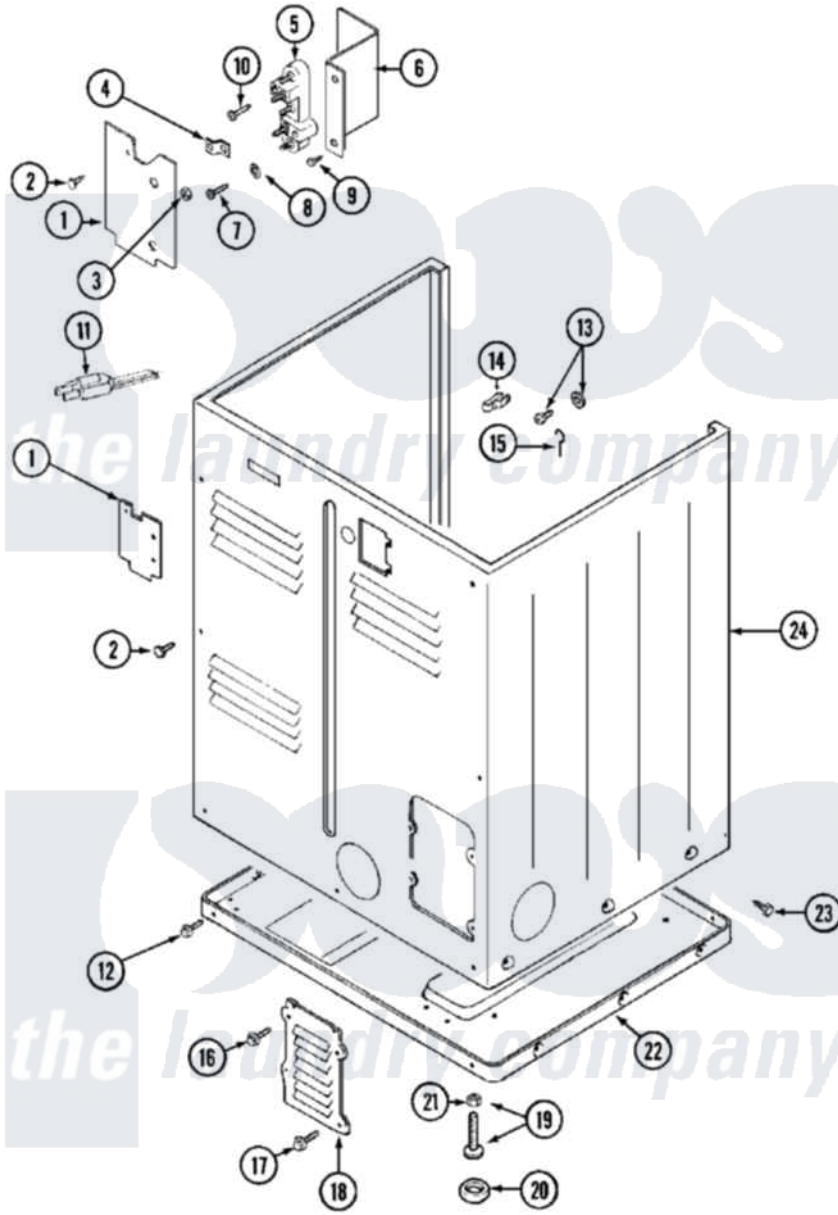

# Maytag MDE10PDADL 05 - CABINET (REAR)

Maytag [Commercial Maytag MDE10PDADL Dryer Parts](#) Parts Diagram 05 - CABINET (REAR)  
 Click on the part number to view part

Item	Original Part Number	Replaced By	Status	Part Description
001	Y312905		Not Available	COVER, TERMINAL
002	<a href="#">Y313561</a>			Screw----NA
003	<a href="#">311484</a>	<a href="#">112432</a>		Nut
004	<a href="#">Y312184</a>			Strap, Grounding
005	<a href="#">400008</a>			Block, Terminal
006	<a href="#">Y312904</a>			Bracket, Terminal Block
007	<a href="#">Y312209</a>	<a href="#">W10001200</a>		Screw
008	<a href="#">910181</a>			Lockwasher, Terminal Block
"	<a href="#">Y311270</a>			Washer, Terminal Block
009	Y310632	<a href="#">1163839</a>		Screw
010	NLA		Not Available	SCREW, GROUND STRAP
011	305168	<a href="#">33002916</a>		Power Cord, Canadian 240V
"	<a href="#">33001425</a>			Locknut, Eared For Canadian
012	<a href="#">Y313561</a>			Screw----NA
"	Y310632	<a href="#">1163839</a>		Screw
013	NLA		Not Available	SCREW & WASHER ASSEMBLY

014	<a href="#">301548</a>		Clamp, Ground Wire
015	<a href="#">204807</a>		Ground Wire, Supp. Plite To Top Cover
016	<a href="#">Y313559</a>		Screw
017	<a href="#">211294</a>	<a href="#">90767</a>	Screw, 8A X 3/8 HeX Washer Head Tapping
018	Y312951	Not Available	ACCESS COVER, BACK
019	<a href="#">Y305086</a>		Adjustable Leg And Nut
020	<a href="#">Y314137</a>		Foot, Rubber
021	<a href="#">Y052740</a>	<a href="#">62739</a>	Nut, Lock
022	Y303361	Not Available	BASE ASSY. (UPPER & LOWER)
023	<a href="#">213007</a>		Xfor Cabinet See Cabinet, Back
024	NLA	Not Available	CABINET (WHT)