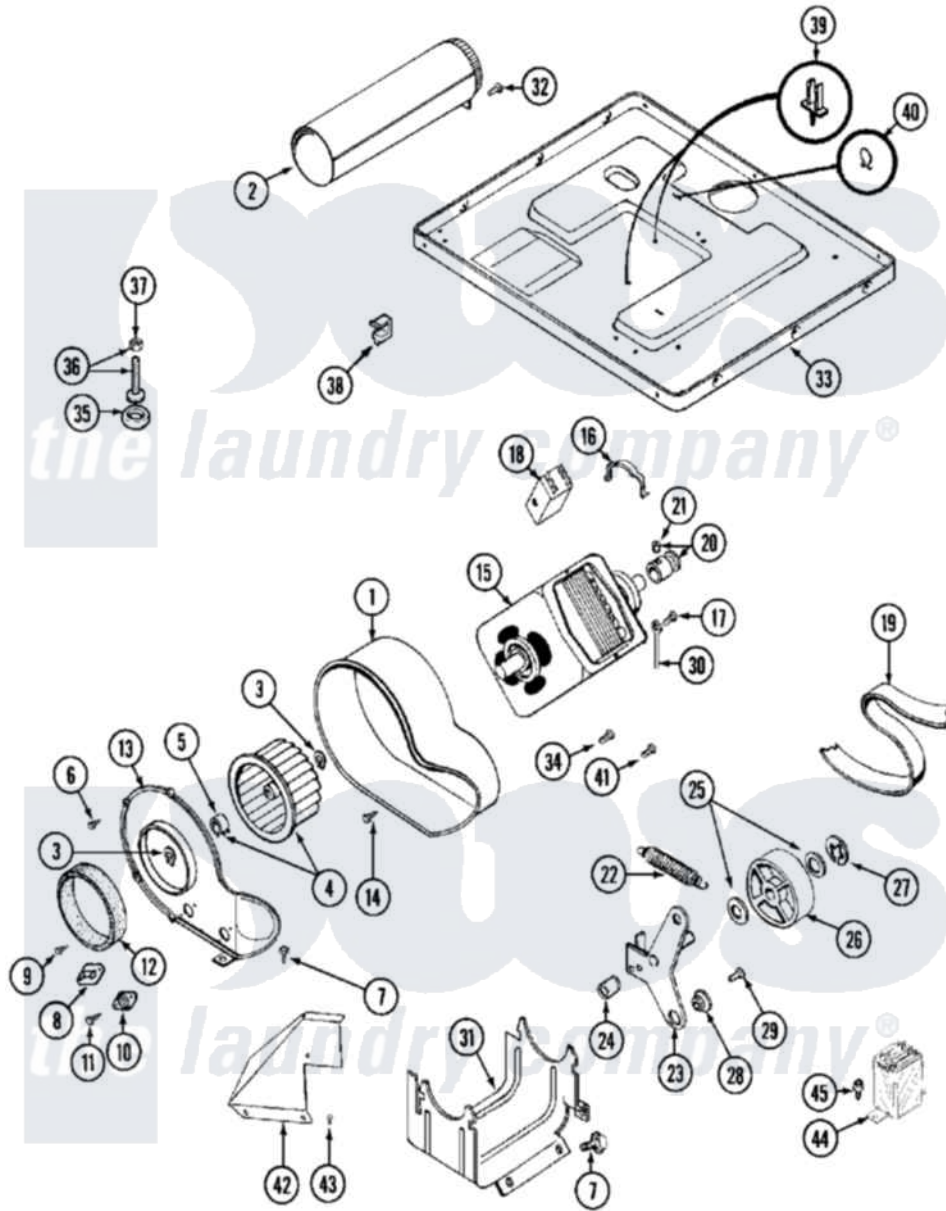

Maytag MDE10PDADL 08 - MOTOR DRIVE

Maytag [Commercial Maytag MDE10PDADL Dryer Parts](#) Parts Diagram 08 - MOTOR DRIVE
 Click on the part number to view part

Item	Original Part Number	Replaced By	Status	Part Description
001	Y312893			Housing, Blower
002	Y303442			EXHAUST DUCT ASSEMBLY
003	410233	9703438		Ring-Retrn
004	Y303836			Blower Wheel Assembly And Clamp
005	312967			Clamp, Blower Housing
006	Y312961	W10116751		Screw
007	Y313561			Screw---NA
008	306056			Thermistor Temp. Control Part Not Used Mde/G26pc Only.
"	Y303391	33303391		Thermostat, Cycling
009	211294	90767		Screw, 8A X 3/8 HeX Washer Head Tapping
010	306604			Cut-Off, Thermal Part Not Used
011	NLA		Not Available	SCREW, THERMAL CUT-OFF
012	Y312901			Seal, Housing Cover
013	314778		Not Available	COVER, BLOWER HOUSING