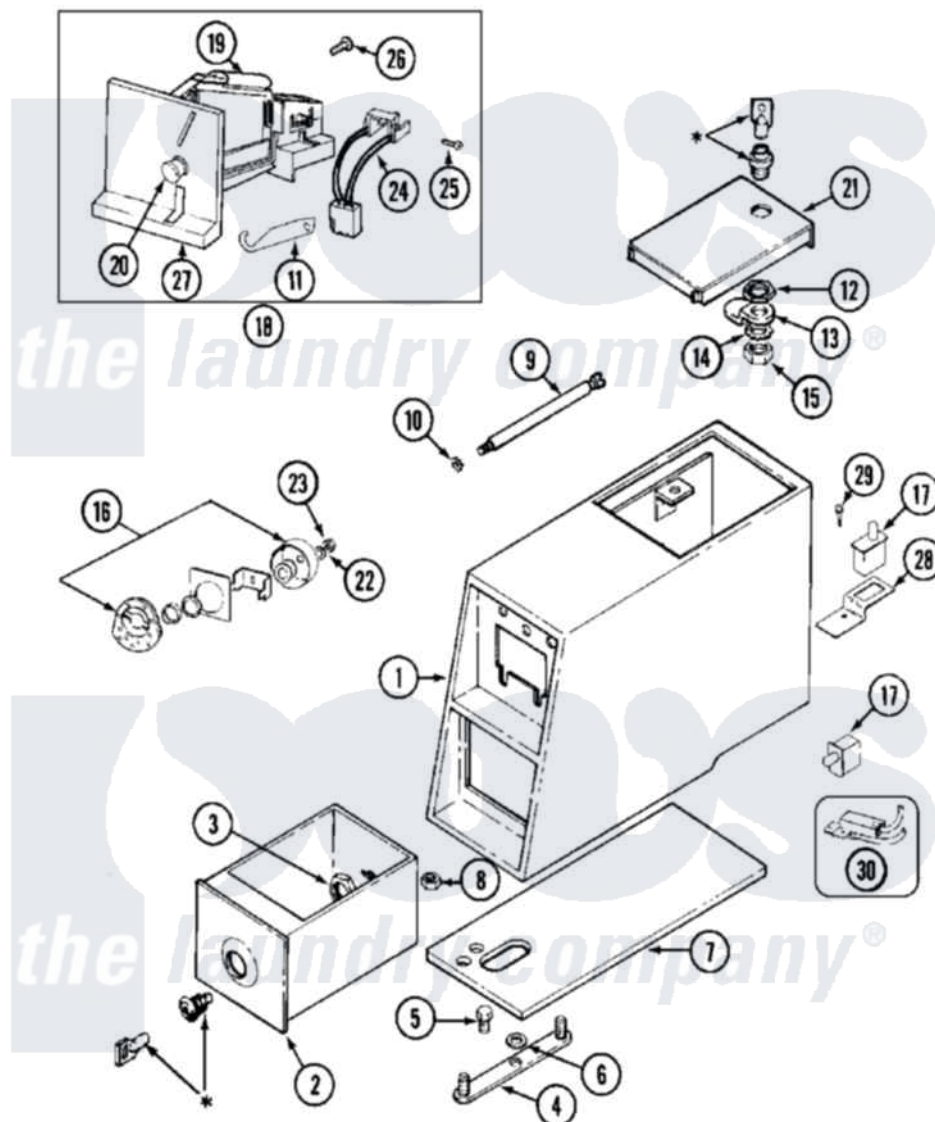

Maytag MDE10PDADL 09 - CONTROL CNTR (SERIAL SUFFIX KB & AFTER)

***CONTACT YOUR COMMERCIAL LAUNDRY DISTRIBUTOR**

Maytag [Commercial Maytag MDE10PDADL Dryer Parts](#) Parts Diagram 09 - CONTROL CNTR (SERIAL SUFFIX KB & AFTER)

[Click on the part number to view part](#)

Item	Original Part Number	Replaced By	Status	Part Description
001	22001407			Case, Coin Slide
"	22001408			(ALM)
002	207912	208884		Coin Box K
"	207912L	208884		Coin Box K
003	212328	W10139762		Hex Nut, 3/4-27
004	NLA		Not Available	MOUNTING STRAP
005	211294	90767		Screw, 8A X 3/8 HeX Washer Head Tapping
006	910309			Washer, Mounting Strap
007	214660			Gasket, Control Center
008	Y052740	62739		Nut, Lock
009	213035			Bolt, Locking
010	910181			Lockwasher, Terminal Block
011	216011			Spring, Return Button
012	212328	W10139762		Hex Nut, 3/4-27

013	213750	W10133266	Cam-Lock
014	22001354	W10177242	Hex-Nut 9/32 - 28
015	22001355		Nut, Lock Cam
016	NLA	Not Available	LOCK CAM ASSEMBLY
017	33001250		Switch, Vault And Service Door
018	207948		Coin Drop Assembly
"	NLA	Not Available	(CAN.)
019	207947		Rejector, Coin
"	207949		Rejector, Coin
020	216200		Face Plate Return Button
021	204216	Not Available	DOOR, ACCESS (WHT)
"	204216L		Door, Access
022	22001354	W10177242	Hex-Nut 9/32 - 28
023	216203		Lockwasher, Double "D"
"	22001355		Nut, Lock Cam
024	206799		Optic Switch Assembly
025	314665		Screw, Switch Assembly
026	216068		Screw, Coin Drop
027	216010	Y208306	Kit- Mtg C
028	22001404		Bracket, Service Switch
029	212276	W10116760	Screw
030	208045		Harness, Wire Sensor Switch To Circuit Brd