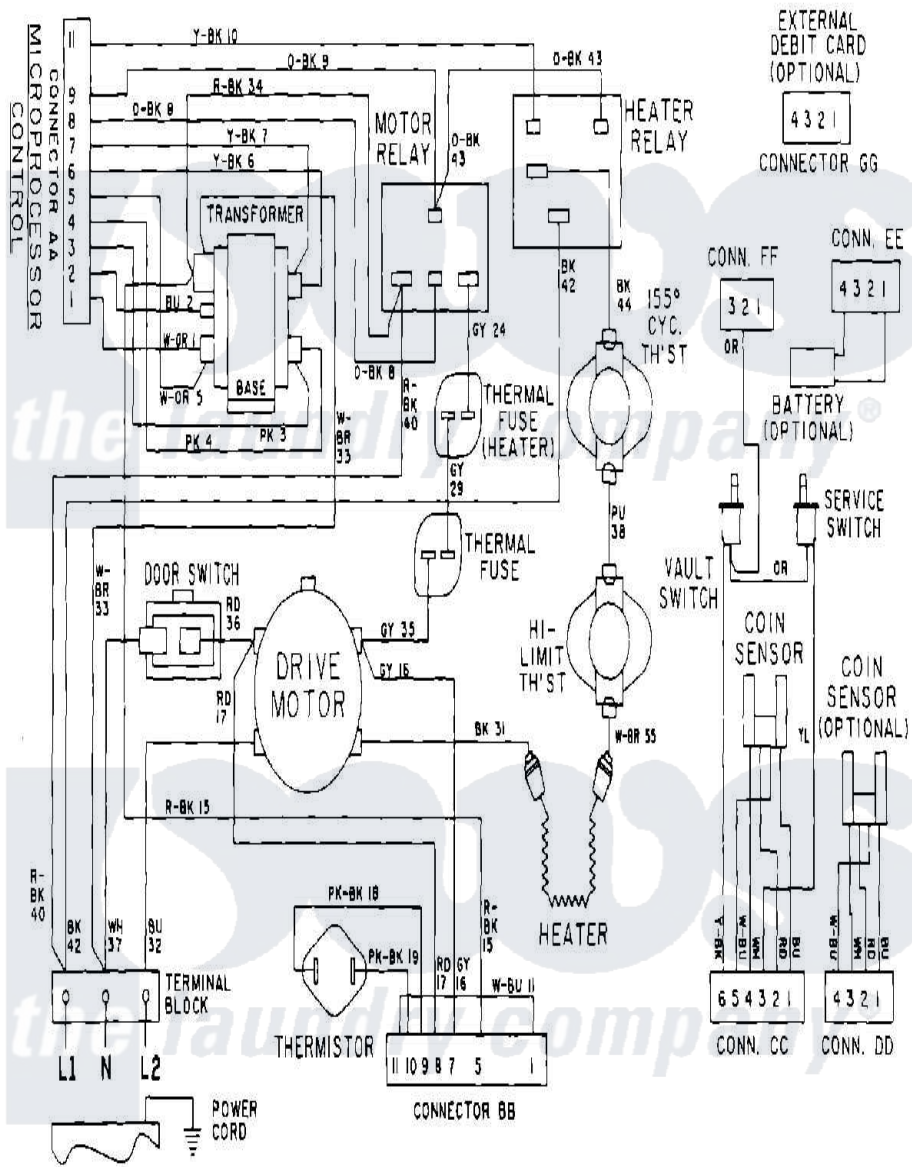

Maytag MDE10PDADL 10 - WIRING INFORMATION

Maytag Commercial Maytag MDE10PDADL Dryer Parts Parts Diagram 10 - WIRING INFORMATION
 Click on the part number to view part

| Item | Original Part Number | Replaced By | Status | Part Description |
|------|----------------------|-------------|---------------|--------------------|
| 001 | NLA | | Not Available | WIRING INFORMATION |