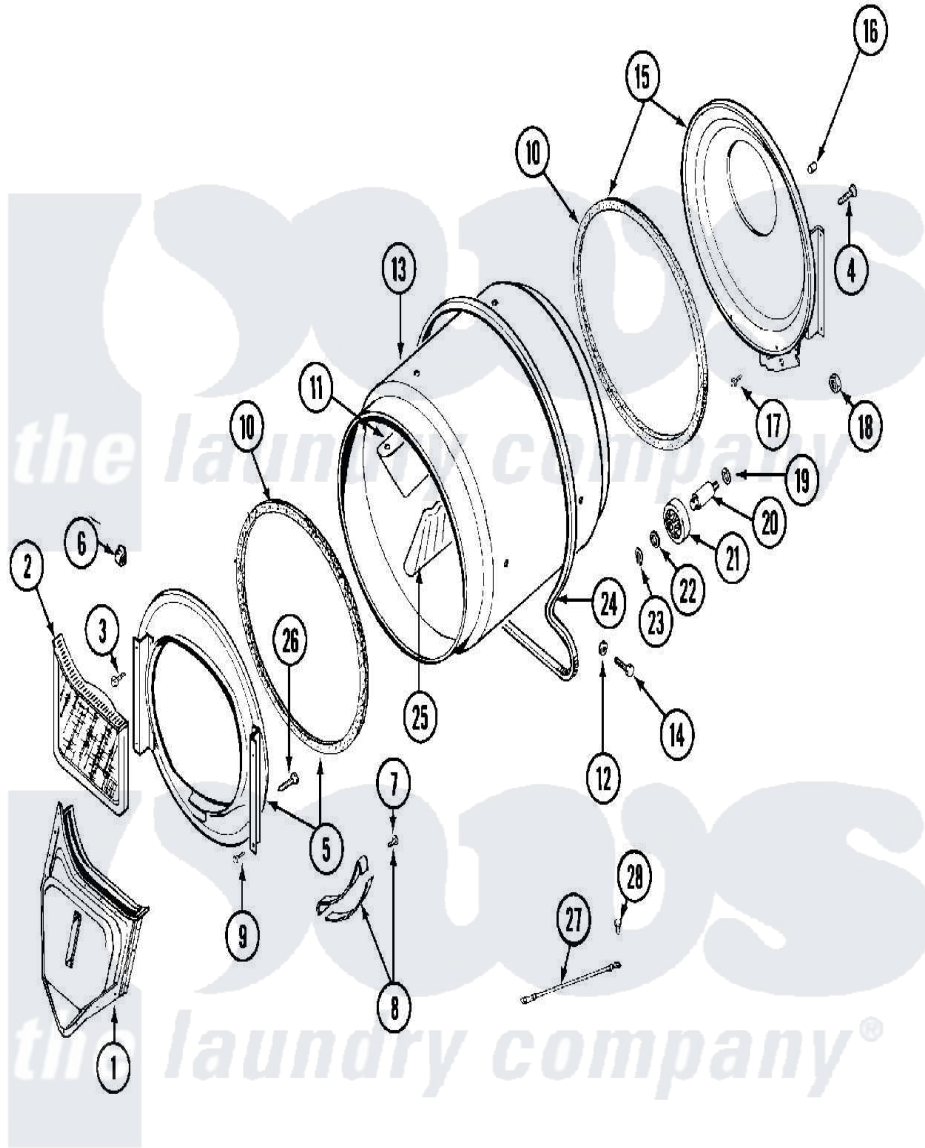

Maytag MDE10PDADW 05 - TUMBLER

Maytag [Commercial Maytag MDE10PDADW Dryer Parts](#) Parts Diagram 05 - TUMBLER
 Click on the part number to view part

Item	Original Part Number	Replaced By	Status	Part Description
001	33001016			Outlet Duct Assembly
002	33001170	33002970		Lint Filte
003	NLA		Not Available	SCREW, TUMBLER SUPPORT
004	Y313561			Screw---NA
005	33001179			Front, Tumbler
006	Y310376			Clip, Door Switch Harness
007	210720			Rivet, Bearing To Tumbler Frnt
008	306508			Tumbler Bearing Kit ---W
009	Y310632	1163839		Screw
010	314820			Seal, Tumbler
011	33001012			Baffle
012	314158			Washer, Baffle To Tumbler
013	33001108		Not Available	DRYER TUMBLER, W/O BAFFLES
014	Y310759			Screw, Tumbler Baffles
015	33001178			Back, Tumbler

016	NLA	Not Available	COVER, THREAD
017	Y310632	1163839	Screw
018	312538	33001443	Nut, Hex
019	Y313347	312535	Washer, Vault Mounting Brk.
020	Y312948	6-3129480	Shaft- Tumbler
021	Y303373	12001541	Drum Roller/Washer Assembly--W
022	312535		Washer, Vault Mounting Brk.
023	410233	9703438	Ring-Retrn
024	Y312959		Poly "V" Belt For Tumbler
025	33001004		Baffle, Tall
026	Y314110	33002917	Screw, No.10-16
027	901220		Ground Wire
028	910343	488234	Screw 8-32 X 1/4