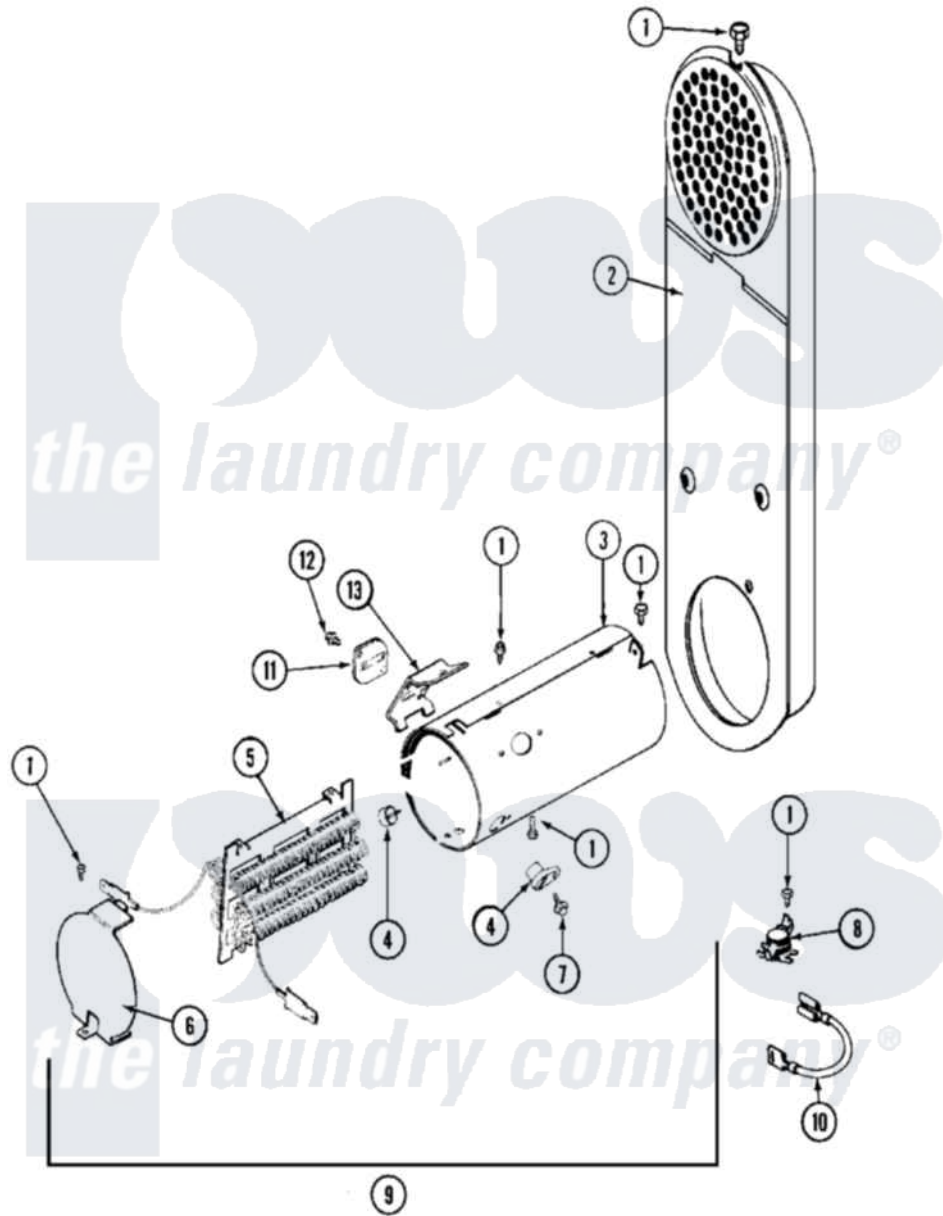

Maytag MDE10PDADW 06 - HEATER

Maytag [Commercial Maytag MDE10PDADW Dryer Parts](#) Parts Diagram 06 - HEATER
 Click on the part number to view part

Item	Original Part Number	Replaced By	Status	Part Description
001	211294	90767		Screw, 8A X 3/8 HeX Washer Head Tapping
002	308503		Not Available	INLET DUCT ASSEMBLY
003	314995			Enclosure, Heater
004	314998			Insulator, Terminal
005	308614			Heater Sub-Assembly
"	Y308612			Heater Sub-Assembly
"	Y308613	W10116747		Heater
006	314999			Shield, Radiant
007	NLA		Not Available	SCREW, TERMINAL INSULATOR
008	303396			Thermostat, Hi-Limit
"	308217			Thermostat, Hi-Limit
009	307178			Heater Assembly
"	307179			Heater Assembly
"	308258			Heater Assembly Complete
"	V308250			HEATER ASSY. COMPLETE

	1300239		(240V)
010	Y307173		Wire, Jumper
011	307473		Fuse, Thermal
012	NLA	Not Available	SCREW
013	315346		Bracket, Thermal Fuse
014	Y308590	W10116795	Heater