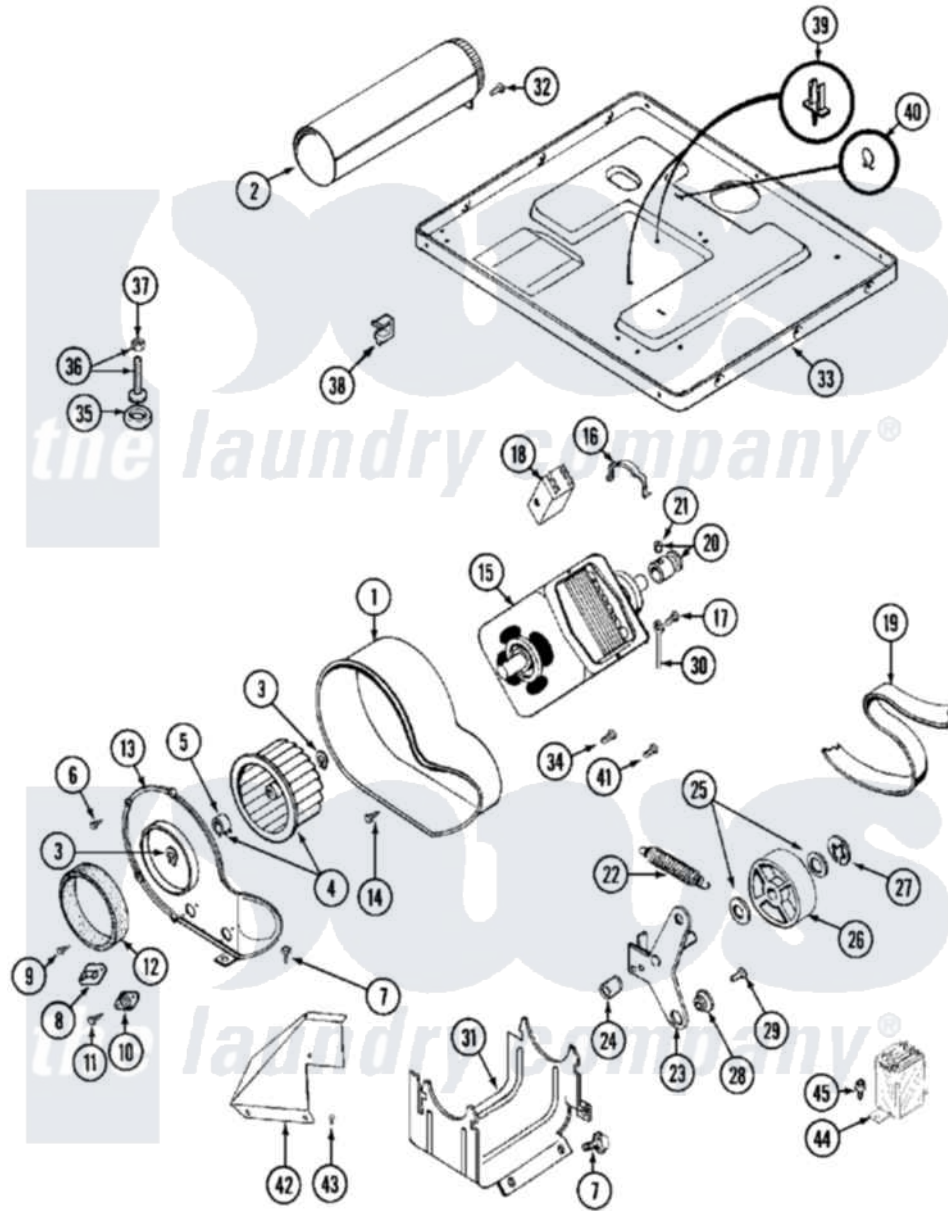

# Maytag MDE10PDADW 07 - MOTOR DRIVE

Maytag [Commercial Maytag MDE10PDADW Dryer Parts](#) Parts Diagram 07 - MOTOR DRIVE  
 Click on the part number to view part

Item	Original Part Number	Replaced By	Status	Part Description
001	<a href="#">Y312893</a>			Housing, Blower
002	<a href="#">Y303442</a>			EXHAUST DUCT ASSEMBLY
003	410233	<a href="#">9703438</a>		Ring-Retrn
004	<a href="#">Y303836</a>			Blower Wheel Assembly And Clamp
005	<a href="#">312967</a>			Clamp, Blower Housing
006	Y312961	<a href="#">W10116751</a>		Screw
007	<a href="#">Y313561</a>			Screw---NA
008	<a href="#">306056</a>			Thermistor Temp. Control Part Not Used Mde/G26pc Only.
"	Y303391	<a href="#">33303391</a>		Thermostat, Cycling
009	<a href="#">211294</a>	<a href="#">90767</a>		Screw, 8A X 3/8 HeX Washer Head Tapping
010	<a href="#">306604</a>			Cut-Off, Thermal Part Not Used
011	NLA		Not Available	SCREW, THERMAL CUT-OFF
012	<a href="#">Y312901</a>			Seal, Housing Cover
013	314778		Not Available	COVER, BLOWER HOUSING