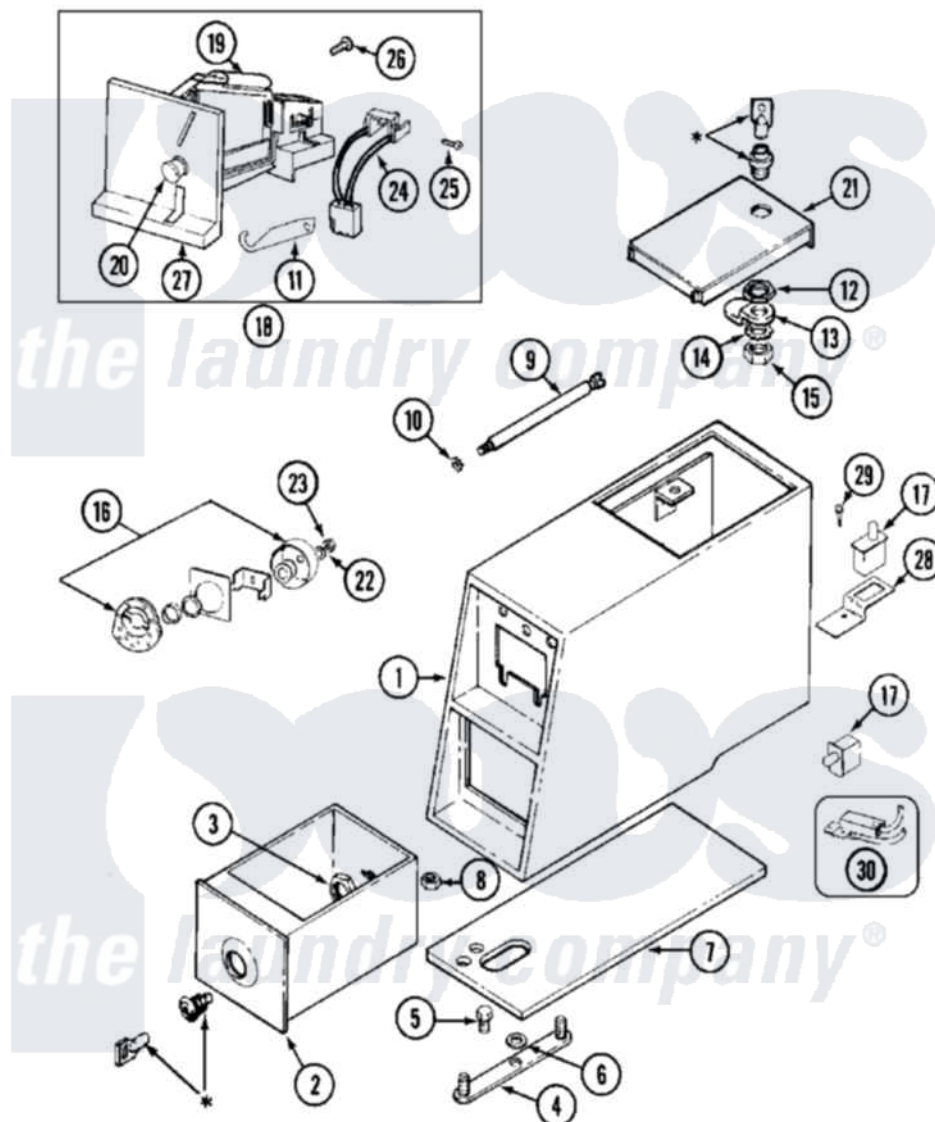

Maytag MDE10PDADW 08 - CONTROL CNTR (SERIAL SUFFIX KB & AFTER)

***CONTACT YOUR COMMERCIAL LAUNDRY DISTRIBUTOR**

Maytag [Commercial Maytag MDE10PDADW Dryer Parts](#) Parts Diagram 08 - CONTROL CNTR (SERIAL SUFFIX KB & AFTER)

[Click on the part number to view part](#)

Item	Original Part Number	Replaced By	Status	Part Description
001	22001407			Case, Coin Slide
"	22001408			(ALM)
002	207912	208884		Coin Box K
"	207912L	208884		Coin Box K
003	212328	W10139762		Hex Nut, 3/4-27
004	NLA		Not Available	MOUNTING STRAP
005	211294	90767		Screw, 8A X 3/8 HeX Washer Head Tapping
006	910309			Washer, Mounting Strap
007	214660			Gasket, Control Center
008	Y052740	62739		Nut, Lock
009	213035			Bolt, Locking
010	910181			Lockwasher, Terminal Block
011	216011			Spring, Return Button
012	212328	W10139762		Hex Nut, 3/4-27

013	213750	W10133266	Cam-Lock
014	22001354	W10177242	Hex-Nut 9/32 - 28
015	22001355		Nut, Lock Cam
016	NLA	Not Available	LOCK CAM ASSEMBLY
017	33001250		Switch, Vault And Service Door
018	207948		Coin Drop Assembly
"	NLA	Not Available	(CAN.)
019	207947		Rejector, Coin
"	207949		Rejector, Coin
020	216200		Face Plate Return Button
021	204216	Not Available	DOOR, ACCESS (WHT)
"	204216L		Door, Access
022	22001354	W10177242	Hex-Nut 9/32 - 28
023	216203		Lockwasher, Double "D"
"	22001355		Nut, Lock Cam
024	206799		Optic Switch Assembly
025	314665		Screw, Switch Assembly
026	216068		Screw, Coin Drop
027	216010	Y208306	Kit- Mtg C
028	22001404		Bracket, Service Switch
029	212276	W10116760	Screw
030	208045		Harness, Wire Sensor Switch To Circuit Brd