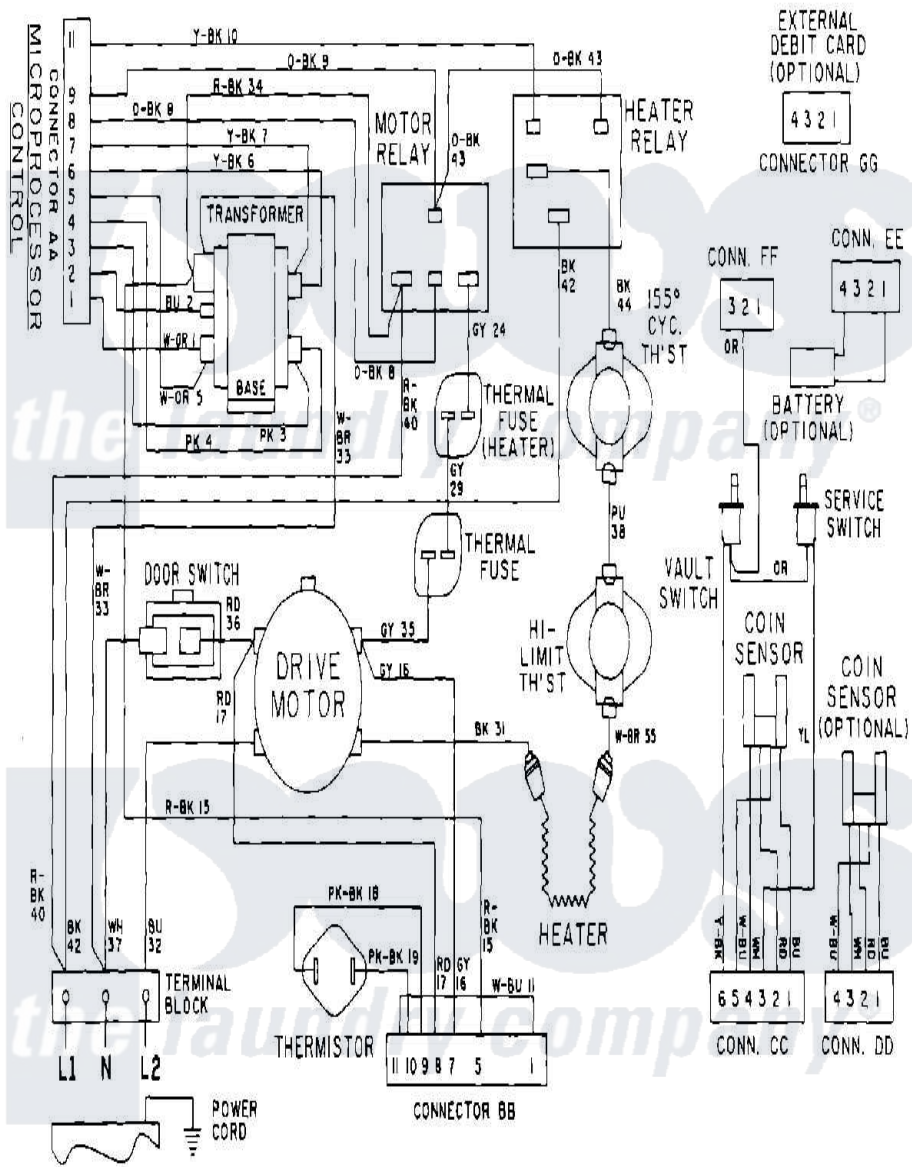

Maytag MDE10PDADW 09 - WIRING INFORMATION

Maytag [Commercial Maytag MDE10PDADW Dryer Parts](#) Parts Diagram 09 - WIRING INFORMATION
 Click on the part number to view part

Item	Original Part Number	Replaced By	Status	Part Description
001	NLA		Not Available	WIRING INFORMATION