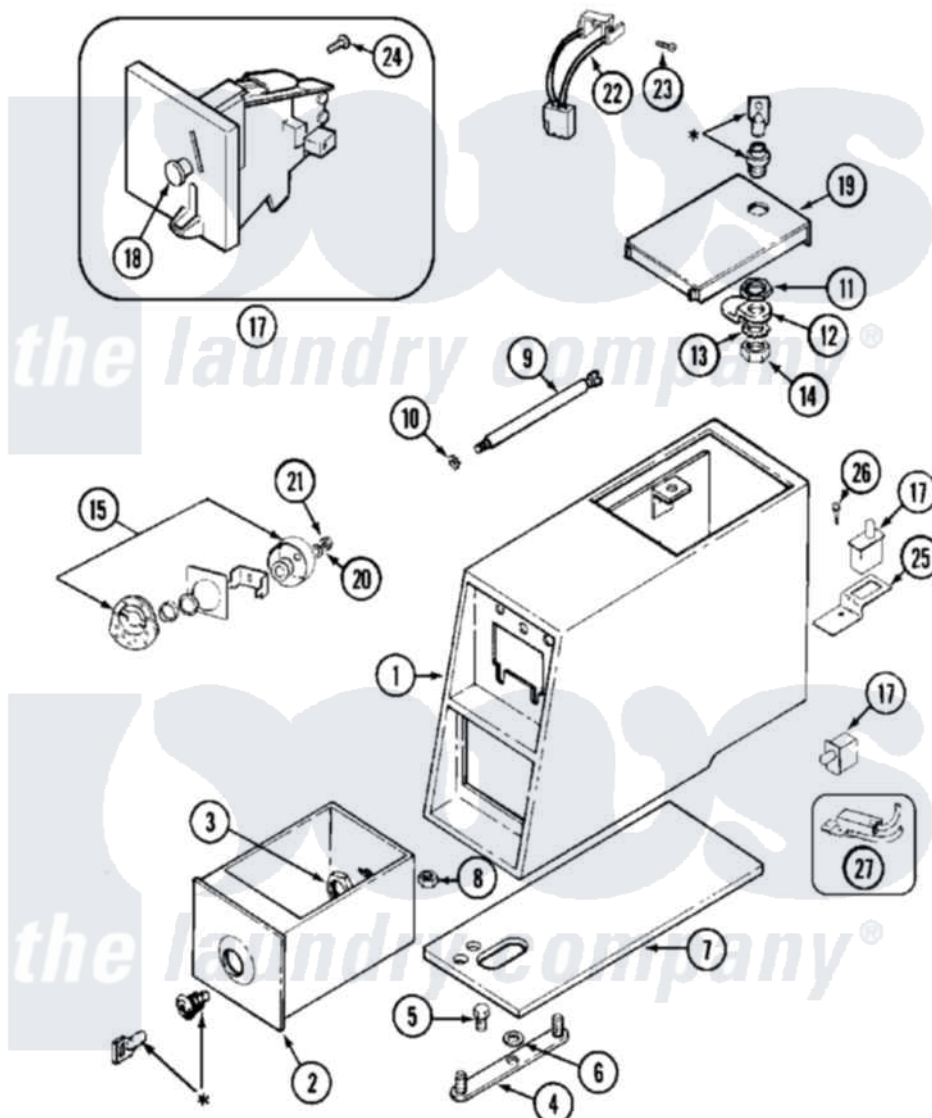

# Maytag MDE10PDADW 10 - CONTROL CNTR (SERIAL SUFFIX QB & AFTER)

\* CONTACT YOUR COMMERCIAL LAUNDRY DISTRIBUTOR

[Maytag Commercial Maytag MDE10PDADW Dryer Parts](#) Parts Diagram 10 - CONTROL CNTR (SERIAL SUFFIX QB & AFTER)

[Click on the part number to view part](#)

Item	Original Part Number	Replaced By	Status	Part Description
001	<a href="#">22001407</a>			Case, Coin Slide
"	<a href="#">22001408</a>			(ALM)
002	207912	<a href="#">208884</a>		Coin Box K
"	207912L	<a href="#">208884</a>		Coin Box K
003	212328	<a href="#">W10139762</a>		Hex Nut, 3/4-27
004	NLA		Not Available	MOUNTING STRAP
005	<a href="#">211294</a>	<a href="#">90767</a>		Screw, 8A X 3/8 HeX Washer Head Tapping
006	<a href="#">910309</a>			Washer, Mounting Strap
007	<a href="#">214660</a>			Gasket, Control Center
008	<a href="#">Y052740</a>	<a href="#">62739</a>		Nut, Lock
009	<a href="#">213035</a>			Bolt, Locking
010	<a href="#">910181</a>			Lockwasher, Terminal Block
011	212328	<a href="#">W10139762</a>		Hex Nut, 3/4-27
012	213750	<a href="#">W10133266</a>		Cam-Lock