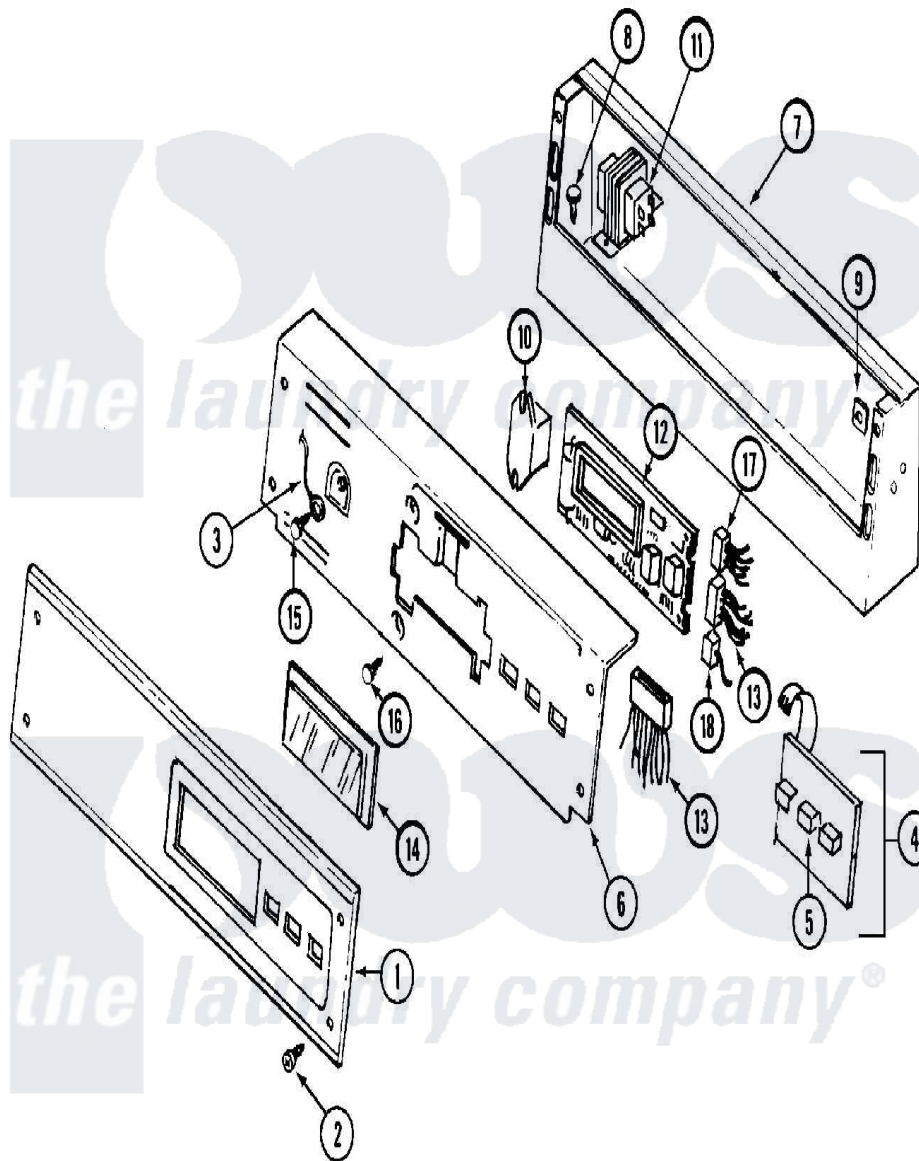

Maytag MDE10PDAEL 01 - CONTROL PANEL

Maytag [Commercial Maytag MDE10PDAEL Dryer Parts](#) Parts Diagram 01 - CONTROL PANEL
 Click on the part number to view part

Item	Original Part Number	Replaced By	Status	Part Description
001	33001020			Panel, Control
002	215506			Screw, Control Panel Overlay
003	205810			Wire, Ground
004	215527	W10140652		Screw, 6-20 X 1/2
"	306694			Backup Plate With Switch
005	215517	W10131113		Push Button
006	NLA		Not Available	PLATE, BACKUP (WHT)
007	NLA		Not Available	CONSOLE (WHT)
008	212276	W10116760		Screw
009	215003			Fastener, Panel And Bracket
010	206824	W10133335		Relay, Motor
"	212949	22001866		Screw, Relay
011	207766			Transformer
"	211294	90767		Screw, 8A X 3/8 HeX Washer Head Tapping
012	33001249			Battery, Control Board
"	912077			Locknut, Reader Harness

"	NLA	Not Available	BOARD, CONTROL
"	NLA	Not Available	SUPPORT, BATTERY
"	Y215513		Standoff, Circuit Board
013	314531		Connector, Edgeboard
"	NLA	Not Available	WIRE HARNESS, MAIN
014	33001208		Cover, Display
015	211252		Screw, Ground Wire
016	215526		Screw, Circuit Board
017	206799		Optic Switch Assembly
"	NLA	Not Available	CONNECTOR, EDGEBOARD
018	208045		Harness, Wire Sensor Switch To Circuit Brd
"	22001361		Connector, Edgeboard
019	12001279		Surge Suppressor Kit