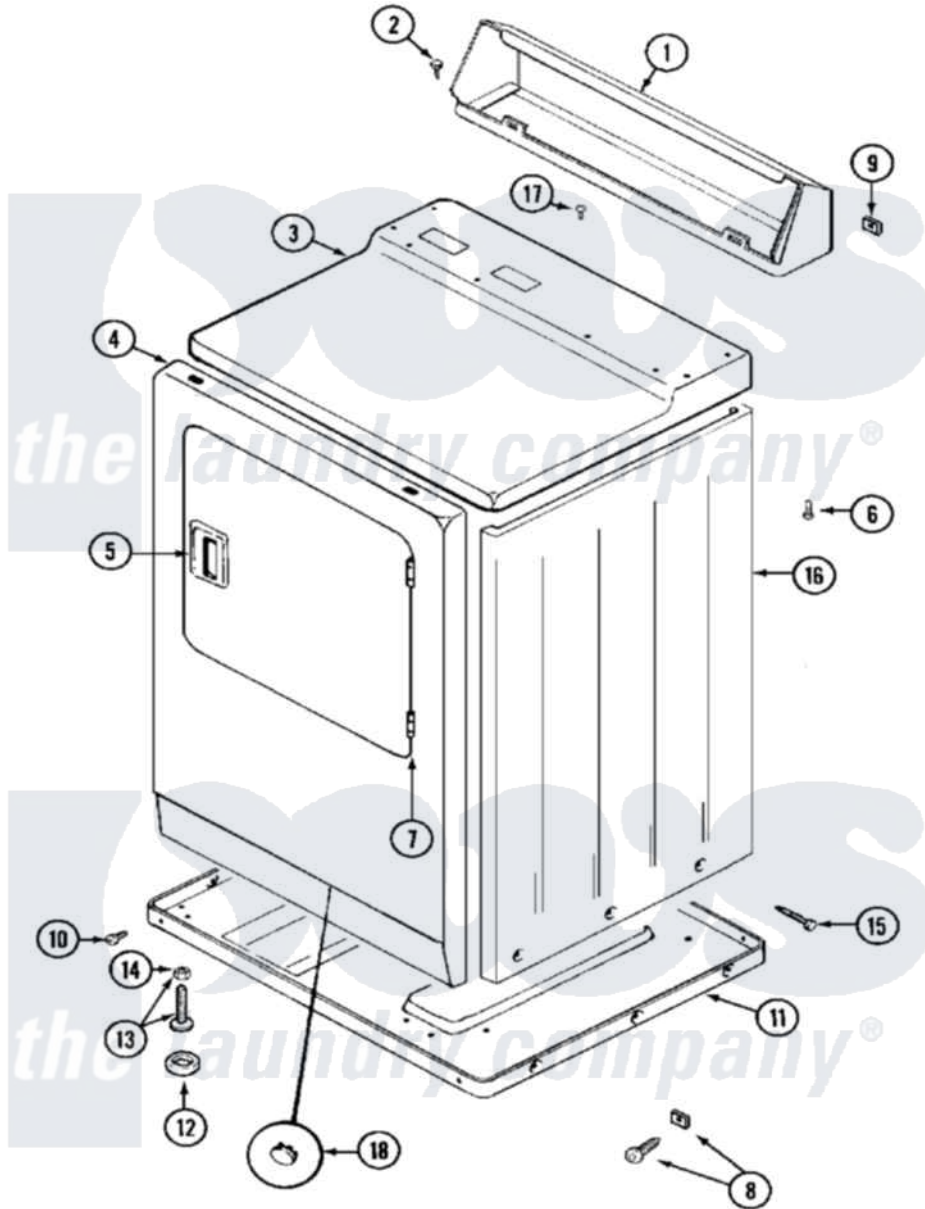

Maytag MDE10PDAEL 03 - CABINET (FRONT)

Maytag Commercial Maytag MDE10PDAEL Dryer Parts Parts Diagram 03 - CABINET (FRONT)

Click on the part number to view part

Item	Original Part Number	Replaced By	Status	Part Description
001	NLA		Not Available	COVER, CONTROL (WHT)
002	212276	W10116760		Screw
003	33001163		Not Available	COVER, TOP (WHT)
"	33001164		Not Available	COVER, TOP (ALM)
004	NLA		Not Available	PANEL, FRONT (WHT)
005	33001241			Handle, Door
"	33001254	37001047		Handle, Door
006	214354			Screw, Top Cover To Cabnt.
007	33001230			Hinge, Door
008	204439			Screw And Fstner Assembly
009	215075			Fastener, Control Panel To Console
010	Y313561			Screw---NA
"	Y310632	1163839		Screw
011	Y303361		Not Available	BASE ASSY. (UPPER & LOWER)
012	Y314137			Foot, Rubber

013	Y305086		Adjustable Leg And Nut
014	Y052740	62739	Nut, Lock
015	213007		Xfor Cabinet See Cabinet, Back
016	NLA		Not Available
			CABINET (WHT)
017	210186	3370225	Screw
018	33001132	33002342	Plug, Sifht Hole
"	33001168		Not Available
			PLUG, SIGHT HOLE (ALM)