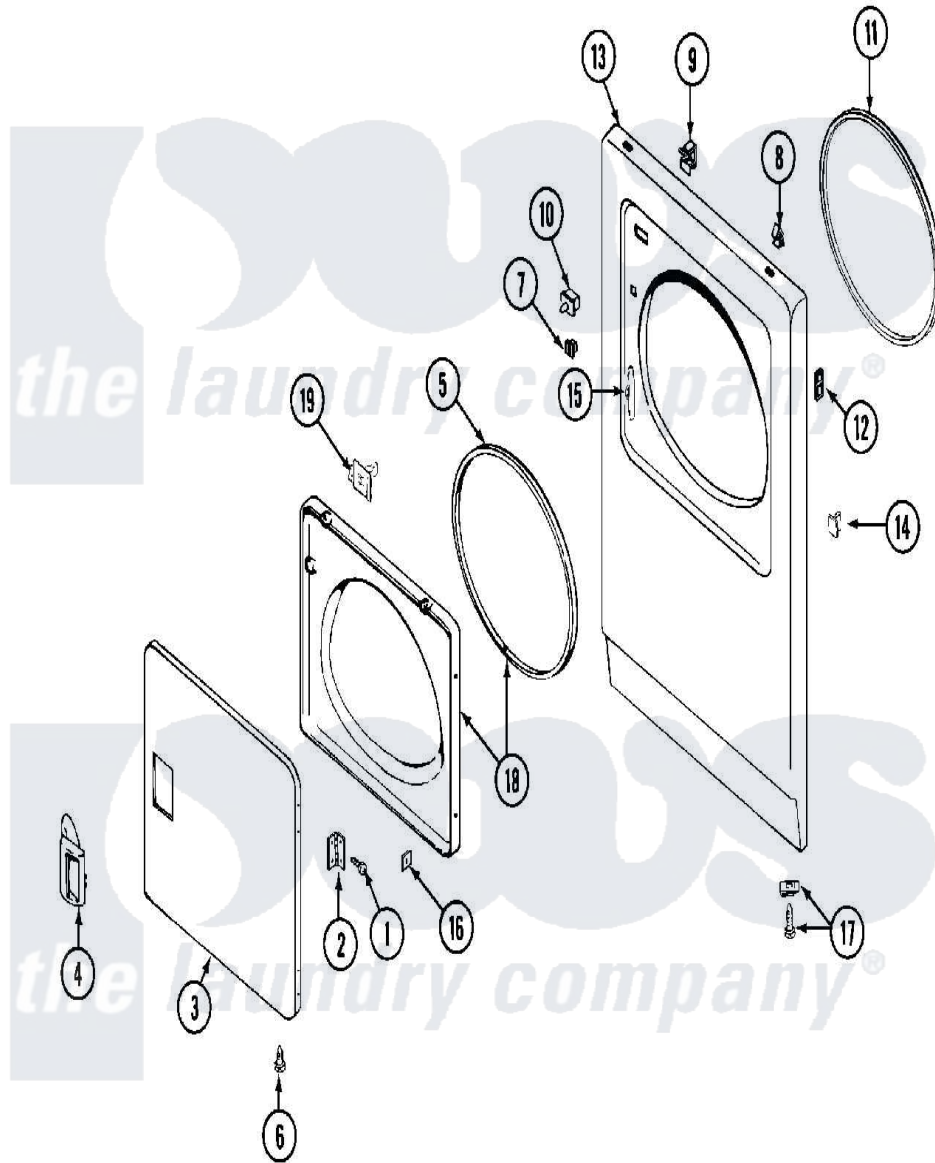

Maytag MDE10PDAEL 04 - DOOR

Maytag [Commercial Maytag MDE10PDAEL Dryer Parts](#) Parts Diagram 04 - DOOR
 Click on the part number to view part

Item	Original Part Number	Replaced By	Status	Part Description
001	Y314062			Screw, Door Hinge And Panel
002	33001230			Hinge, Door
003	33001240			Door
"	33001257	33001240		Door
004	33001241			Handle, Door
"	33001254	37001047		Handle, Door
005	33001131			Seal, Door
006	33001132	33002342		Plug, Sifht Hole
"	33001168		Not Available	PLUG, SIGHT HOLE (ALM)
007	Y304578	LA-1003		Door Catch Kit
008	212982	22001650		Fastener, Spring
009	Y310376			Clip, Door Switch Harness
010	33001509	W10169313		Switch-Dor
"	Y305753	W10169313		Switch-Dor
011	314937			Seal, Front Panel
012	NLA		Not Available	SPEEDNUT, HINGE SCREW

"	NLA		Not Available	FASTENER, FRONT PANEL
013	NLA		Not Available	PANEL, FRONT (WHT)
014	NLA		Not Available	PLUG, DOOR CATCH
015	33001175			Cover, Hinge Hole
"	33001176			Cover, Hinge Hole
016	Y313910			Clip, Door Liner To Outer Panel
017	204439			Screw And Fstner Assembly
018	33001243		Not Available	PANEL, INNER DOOR (W/SEAL)
019	314936	33001305		Strike, Door
020	314944	33001305		Strike, Door