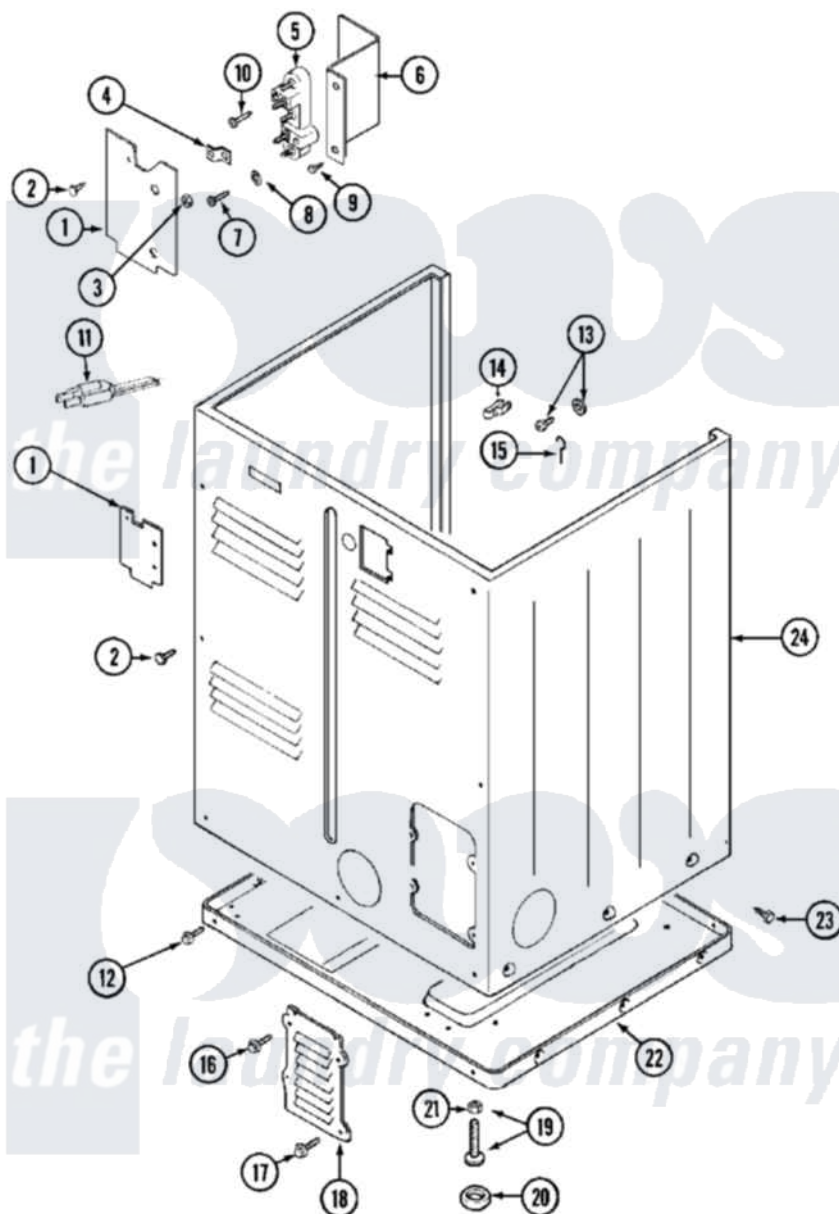

Maytag MDE10PDAEL 05 - CABINET (REAR)

Maytag [Commercial Maytag MDE10PDAEL Dryer Parts](#) Parts Diagram 05 - CABINET (REAR)
 Click on the part number to view part

Item	Original Part Number	Replaced By	Status	Part Description
001	Y312905		Not Available	COVER, TERMINAL
002	Y313561			Screw----NA
003	311484	112432		Nut
004	Y312184			Strap, Grounding
005	400008			Block, Terminal
006	Y312904			Bracket, Terminal Block
007	Y312209	W10001200		Screw
008	910181			Lockwasher, Terminal Block
"	Y311270			Washer, Terminal Block
009	Y310632	1163839		Screw
010	NLA		Not Available	SCREW, GROUND STRAP
011	305168	33002916		Power Cord, Canadian 240V
012	Y313561			Screw----NA
"	Y310632	1163839		Screw
013	NLA		Not Available	SCREW & WASHER ASSEMBLY
014	301548			Clamp, Ground Wire

015	204807		Ground Wire, Supp. Plte To Top Cover
016	Y313559		Screw
017	211294	90767	Screw, 8A X 3/8 HeX Washer Head Tapping
018	Y312951	Not Available	ACCESS COVER, BACK
019	Y305086		Adjustable Leg And Nut
020	Y314137		Foot, Rubber
021	Y052740	62739	Nut, Lock
022	Y303361	Not Available	BASE ASSY. (UPPER & LOWER)
023	213007		Xfor Cabinet See Cabinet, Back
024	NLA	Not Available	CABINET (WHT)