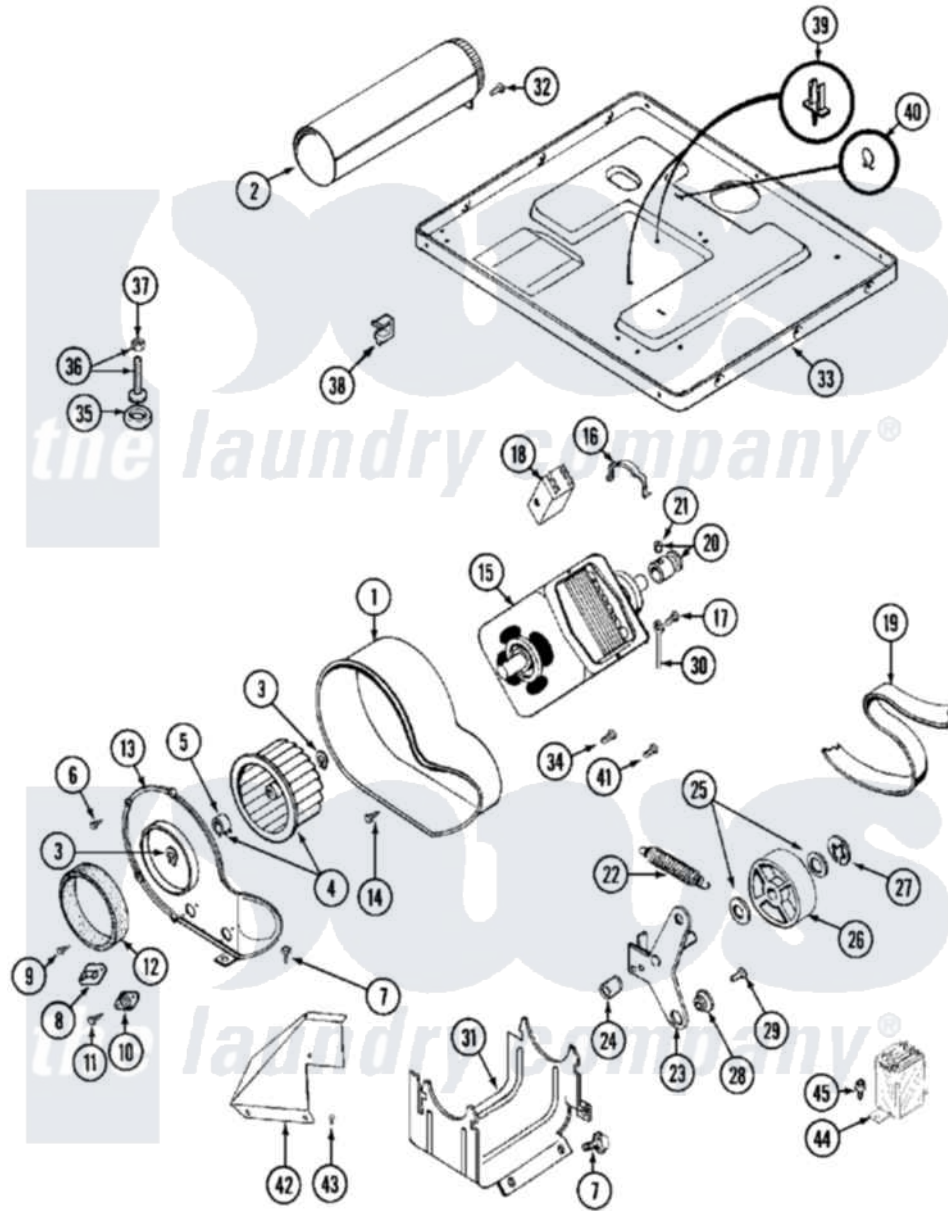

Maytag MDE10PDAEL 08 - MOTOR DRIVE

Maytag [Commercial Maytag MDE10PDAEL Dryer Parts](#) Parts Diagram 08 - MOTOR DRIVE
 Click on the part number to view part

Item	Original Part Number	Replaced By	Status	Part Description
001	Y312893			Housing, Blower
002	Y303442			EXHAUST DUCT ASSEMBLY
003	410233	9703438		Ring-Retrn
004	Y303836			Blower Wheel Assembly And Clamp
005	312967			Clamp, Blower Housing
006	Y312961	W10116751		Screw
007	Y313561			Screw---NA
008	306056			Thermistor Temp. Control Part Not Used Mde/G26pc Only.
"	Y303391	33303391		Thermostat, Cycling
009	211294	90767		Screw, 8A X 3/8 HeX Washer Head Tapping
010	306604			Cut-Off, Thermal Part Not Used
011	NLA		Not Available	SCREW, THERMAL CUT-OFF
012	Y312901			Seal, Housing Cover
013	314778		Not Available	COVER, BLOWER HOUSING