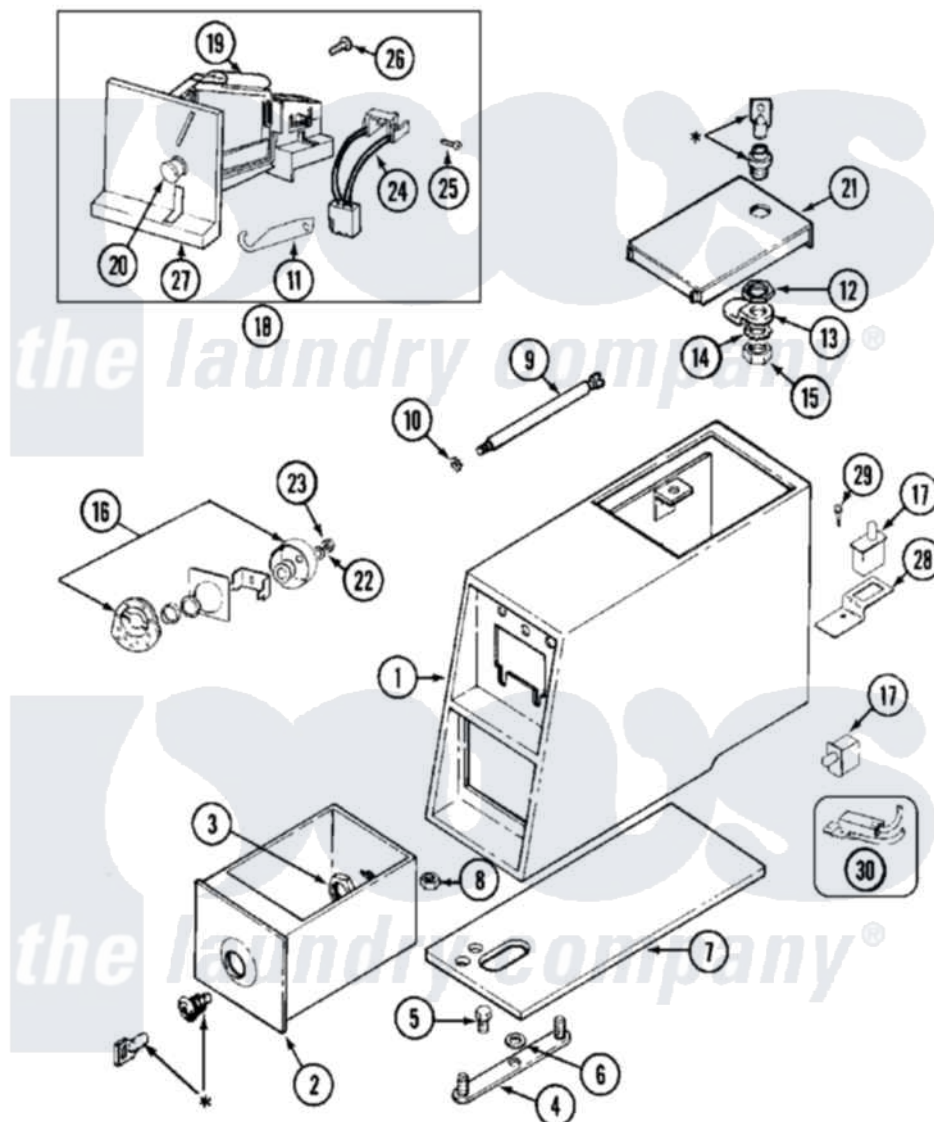

Maytag MDE10PDAEL 09 - CONTROL CNTR (SERIAL SUFFIX KB & AFTER)

***CONTACT YOUR COMMERCIAL LAUNDRY DISTRIBUTOR**

Maytag [Commercial Maytag MDE10PDAEL Dryer Parts](#) Parts Diagram 09 - CONTROL CNTR (SERIAL SUFFIX KB & AFTER)

[Click on the part number to view part](#)

Item	Original Part Number	Replaced By	Status	Part Description
001	22001407			Case, Coin Slide
"	22001408			(ALM)
002	207912	208884		Coin Box K
"	207912L	208884		Coin Box K
003	212328	W10139762		Hex Nut, 3/4-27
004	NLA		Not Available	STRAP, MOUNTING
005	211294	90767		Screw, 8A X 3/8 HeX Washer Head Tapping
006	910309			Washer, Mounting Strap
007	214660			Gasket, Control Center
008	Y052740	62739		Nut, Lock
009	213035			Bolt, Locking
010	910181			Lockwasher, Terminal Block
011	216011			Spring, Return Button
012	212328	W10139762		Hex Nut, 3/4-27

013	213750	W10133266	Cam-Lock
014	22001354	W10177242	Hex-Nut 9/32 - 28
015	22001355		Nut, Lock Cam
016	NLA	Not Available	LOCK CAM ASSEMBLY
017	33001250		Switch, Vault And Service Door
018	207948		Coin Drop Assembly
019	207947		Rejector, Coin
020	216200		Face Plate Return Button
021	204216	Not Available	DOOR, ACCESS (WHT)
"	204216L		Door, Access
022	22001354	W10177242	Hex-Nut 9/32 - 28
023	216203		Lockwasher, Double "D"
"	22001355		Nut, Lock Cam
024	206799		Optic Switch Assembly
025	314665		Screw, Switch Assembly
026	216068		Screw, Coin Drop
027	216010	Y208306	Kit- Mtg C
028	22001404		Bracket, Service Switch
029	212276	W10116760	Screw
030	208045		Harness, Wire Sensor Switch To Circuit Brd