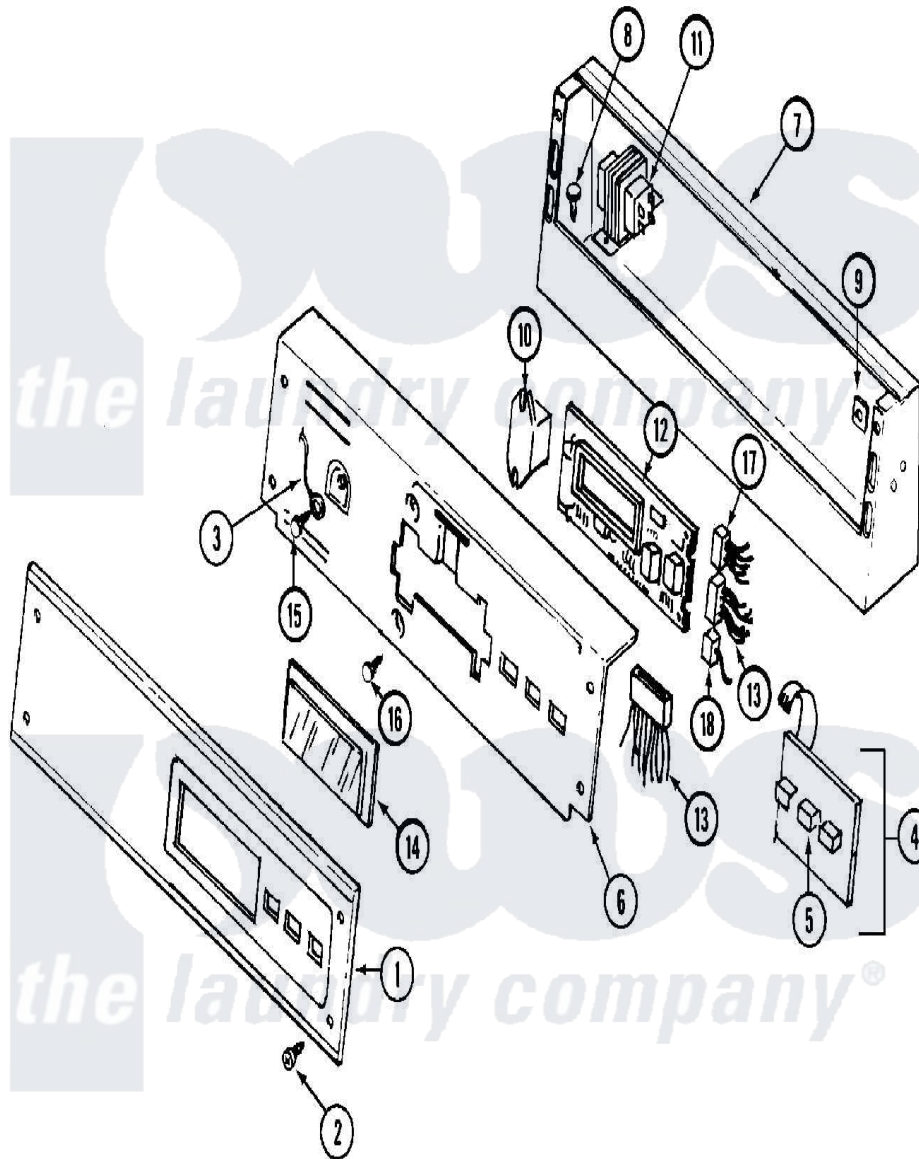

Maytag MDE10PDAEW 01 - CONTROL PANEL

Maytag [Commercial Maytag MDE10PDAEW Dryer Parts](#) Parts Diagram 01 - CONTROL PANEL
 Click on the part number to view part

Item	Original Part Number	Replaced By	Status	Part Description
001	33001020			Panel, Control
002	215506			Screw, Control Panel Overlay
003	205810			Wire, Ground
004	215527	W10140652		Screw, 6-20 X 1/2
"	306694			Backup Plate With Switch
005	215517	W10131113		Push Button
006	NLA		Not Available	PLATE, BACKUP (WHT)
007	NLA		Not Available	CONSOLE (WHT)
008	212276	W10116760		Screw
009	215003			Fastener, Panel And Bracket
010	206824	W10133335		Relay, Motor
"	212949	22001866		Screw, Relay
011	207766			Transformer
"	211294	90767		Screw, 8A X 3/8 HeX Washer Head Tapping
012	33001249			Battery, Control Board
"	912077			Locknut, Reader Harness

"	NLA	Not Available	BOARD, CONTROL
"	NLA	Not Available	SUPPORT, BATTERY
"	Y215513		Standoff, Circuit Board
013	314531		Connector, Edgeboard
"	NLA	Not Available	WIRE HARNESS, MAIN
014	33001208		Cover, Display
015	211252		Screw, Ground Wire
016	215526		Screw, Circuit Board
017	206799		Optic Switch Assembly
"	NLA	Not Available	CONNECTOR, EDGEBOARD
018	208045		Harness, Wire Sensor Switch To Circuit Brd
"	22001361		Connector, Edgeboard
019	12001279		Surge Suppressor Kit