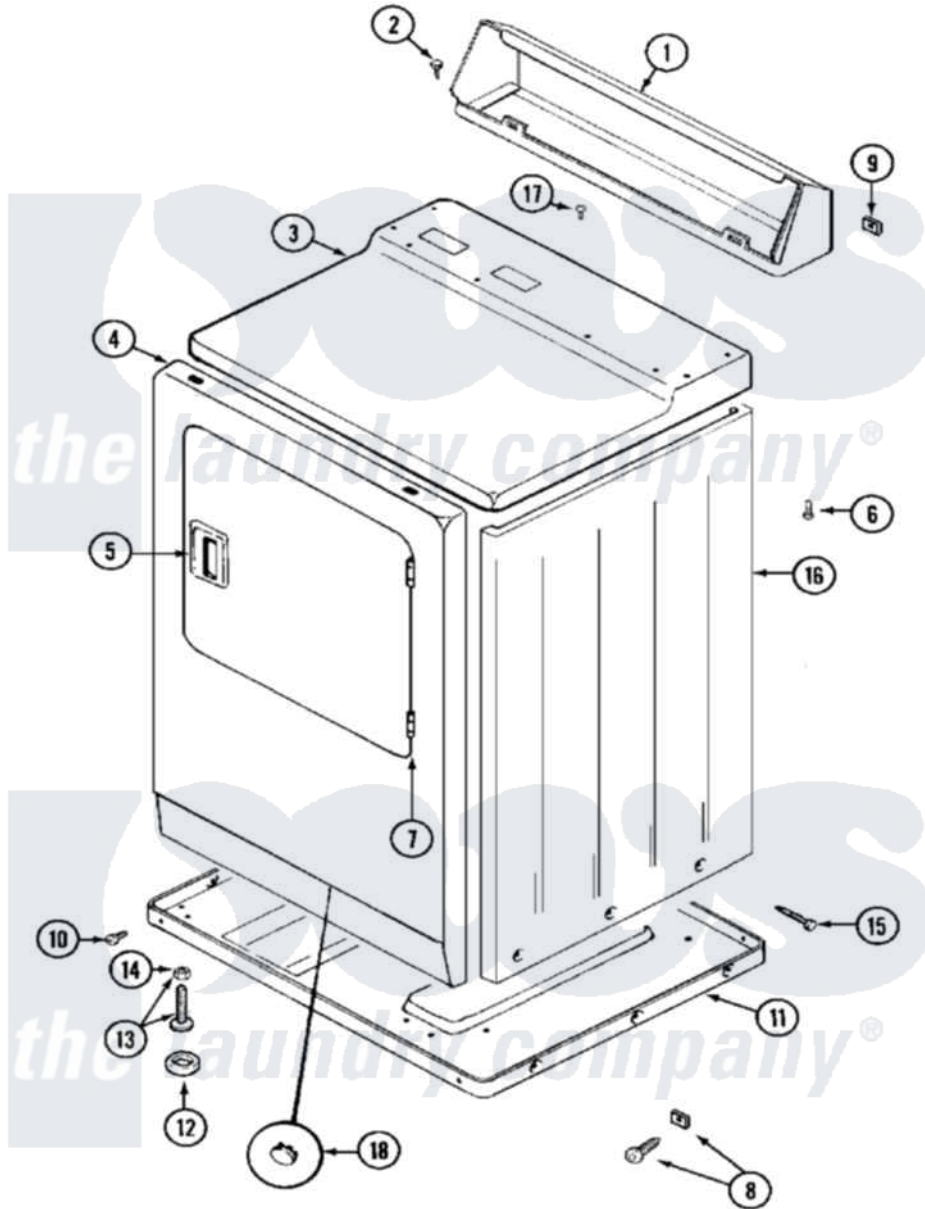

# Maytag MDE10PDAEW 03 - CABINET (FRONT)

Maytag Commercial Maytag MDE10PDAEW Dryer Parts Parts Diagram 03 - CABINET (FRONT)  
 Click on the part number to view part

Item	Original Part Number	Replaced By	Status	Part Description
001	NLA		Not Available	COVER, CONTROL (WHT)
002	212276	<a href="#">W10116760</a>		Screw
003	33001163		Not Available	COVER, TOP (WHT)
"	33001164		Not Available	COVER, TOP (ALM)
004	NLA		Not Available	PANEL, FRONT (WHT)
005	<a href="#">33001241</a>			Handle, Door
"	33001254	<a href="#">37001047</a>		Handle, Door
006	<a href="#">214354</a>			Screw, Top Cover To Cabnt.
007	<a href="#">33001230</a>			Hinge, Door
008	<a href="#">204439</a>			Screw And Fstner Assembly
009	<a href="#">215075</a>			Fastener, Control Panel To Console
010	<a href="#">Y313561</a>			Screw---NA
"	Y310632	<a href="#">1163839</a>		Screw
011	Y303361		Not Available	BASE ASSY. (UPPER & LOWER)
012	<a href="#">Y314137</a>			Foot, Rubber

013	<a href="#">Y305086</a>		Adjustable Leg And Nut
014	<a href="#">Y052740</a>	<a href="#">62739</a>	Nut, Lock
015	<a href="#">213007</a>		Xfor Cabinet See Cabinet, Back
016	NLA		Not Available
017	210186	<a href="#">3370225</a>	CABINET (WHT) Screw
018	33001132	<a href="#">33002342</a>	Plug, Sifht Hole
"	33001168		Not Available
			PLUG, SIGHT HOLE (ALM)