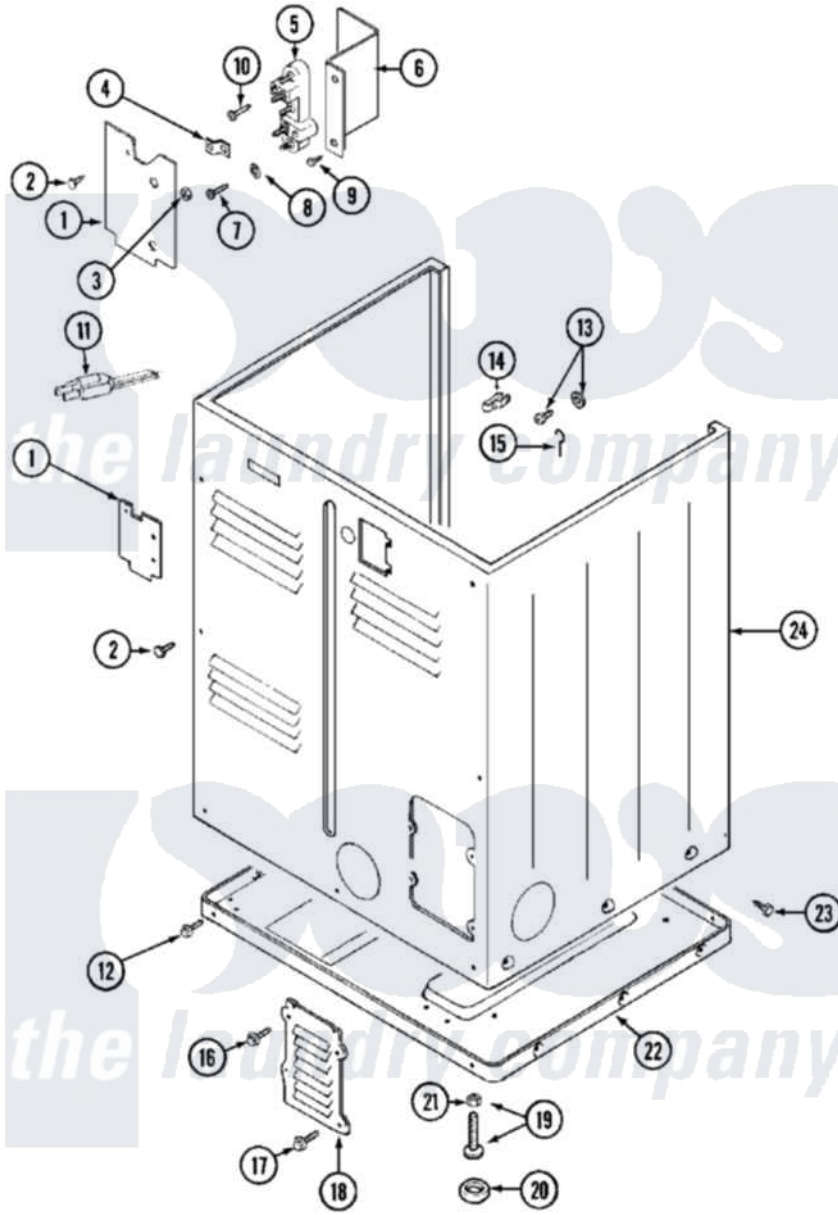

Maytag MDE10PDAEW 05 - CABINET (REAR)

Maytag [Commercial Maytag MDE10PDAEW Dryer Parts](#) Parts Diagram 05 - CABINET (REAR)
 Click on the part number to view part

Item	Original Part Number	Replaced By	Status	Part Description
001	Y312905		Not Available	COVER, TERMINAL
002	Y313561			Screw---NA
003	311484	112432		Nut
004	Y312184			Strap, Grounding
005	400008			Block, Terminal
006	Y312904			Bracket, Terminal Block
007	Y312209	W10001200		Screw
008	910181			Lockwasher, Terminal Block
"	Y311270			Washer, Terminal Block
009	Y310632	1163839		Screw
010	NLA		Not Available	SCREW, GROUND STRAP
011	305168	33002916		Power Cord, Canadian 240V
012	Y313561			Screw---NA
"	Y310632	1163839		Screw
013	NLA		Not Available	SCREW & WASHER ASSEMBLY
014	301548			Clamp, Ground Wire

015	204807		Ground Wire, Supp. Plte To Top Cover
016	Y313559		Screw
017	211294	90767	Screw, 8A X 3/8 HeX Washer Head Tapping
018	Y312951	Not Available	ACCESS COVER, BACK
019	Y305086		Adjustable Leg And Nut
020	Y314137		Foot, Rubber
021	Y052740	62739	Nut, Lock
022	Y303361	Not Available	BASE ASSY. (UPPER & LOWER)
023	213007		Xfor Cabinet See Cabinet, Back
024	NLA	Not Available	CABINET (WHT)