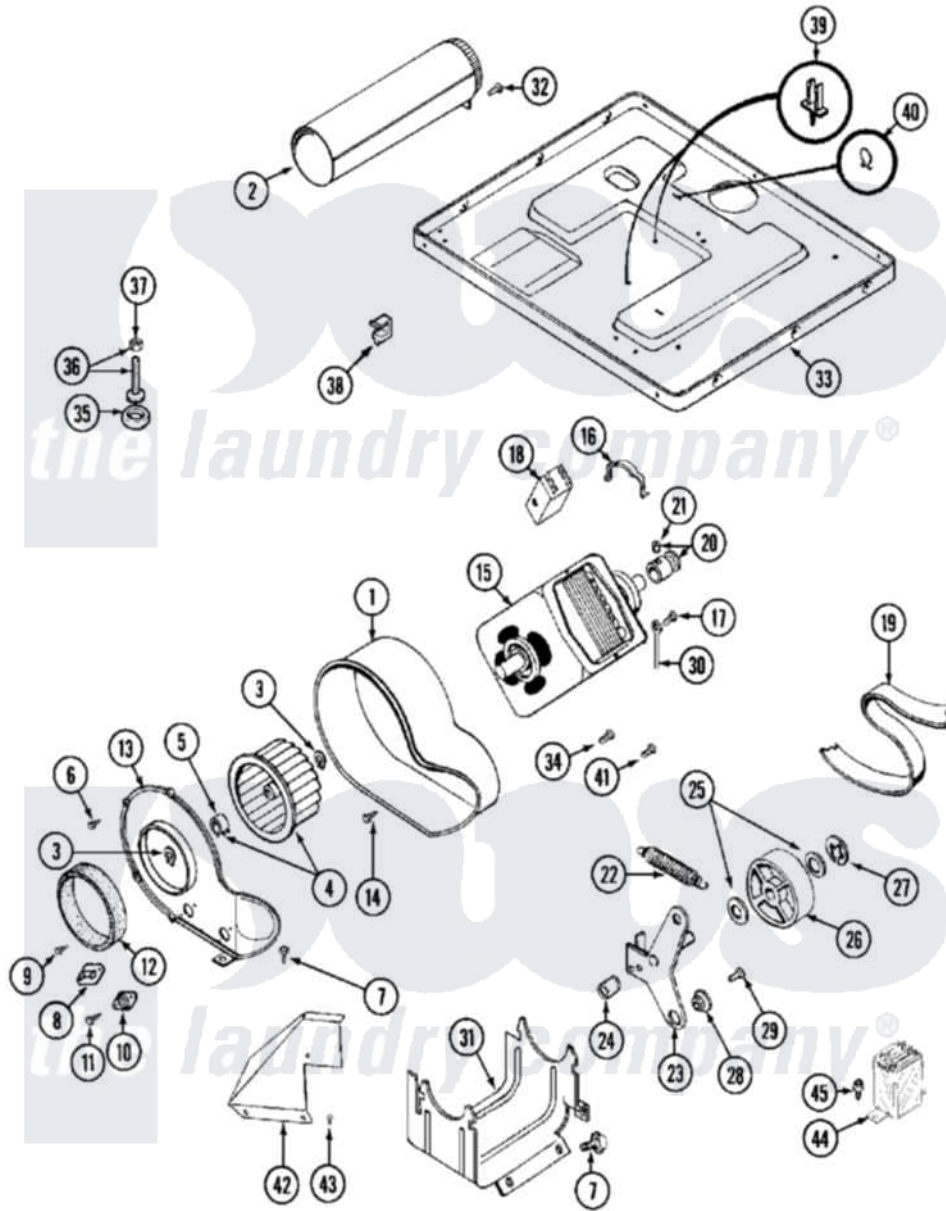

# Maytag MDE10PDAEW 08 - MOTOR DRIVE

Maytag [Commercial Maytag MDE10PDAEW Dryer Parts](#) Parts Diagram 08 - MOTOR DRIVE  
 Click on the part number to view part

Item	Original Part Number	Replaced By	Status	Part Description
001	<a href="#">Y312893</a>			Housing, Blower
002	<a href="#">Y303442</a>			EXHAUST DUCT ASSEMBLY
003	410233	<a href="#">9703438</a>		Ring-Retrn
004	<a href="#">Y303836</a>			Blower Wheel Assembly And Clamp
005	<a href="#">312967</a>			Clamp, Blower Housing
006	Y312961	<a href="#">W10116751</a>		Screw
007	<a href="#">Y313561</a>			Screw---NA
008	<a href="#">306056</a>			Thermistor Temp. Control Part Not Used Mde/G26pc Only.
"	Y303391	<a href="#">33303391</a>		Thermostat, Cycling
009	<a href="#">211294</a>	<a href="#">90767</a>		Screw, 8A X 3/8 HeX Washer Head Tapping
010	<a href="#">306604</a>			Cut-Off, Thermal Part Not Used
011	NLA		Not Available	SCREW, THERMAL CUT-OFF
012	<a href="#">Y312901</a>			Seal, Housing Cover
013	314778		Not Available	COVER, BLOWER HOUSING