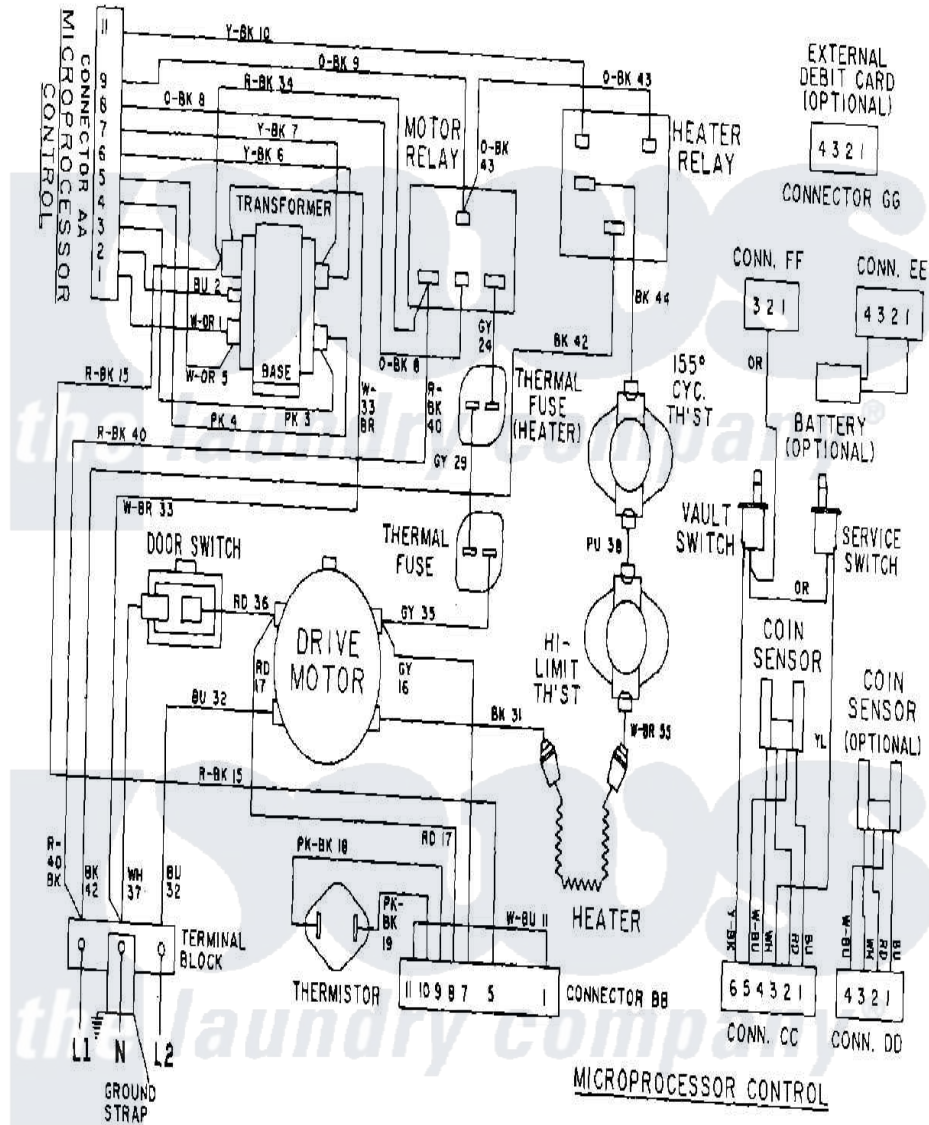

Maytag MDE10PDAEW 10 - WIRING INFORMATION

Maytag [Commercial Maytag MDE10PDAEW Dryer Parts](#) Parts Diagram 10 - WIRING INFORMATION
 Click on the part number to view part

Item	Original Part Number	Replaced By	Status	Part Description
001	NLA		Not Available	WIRING INFORMATION