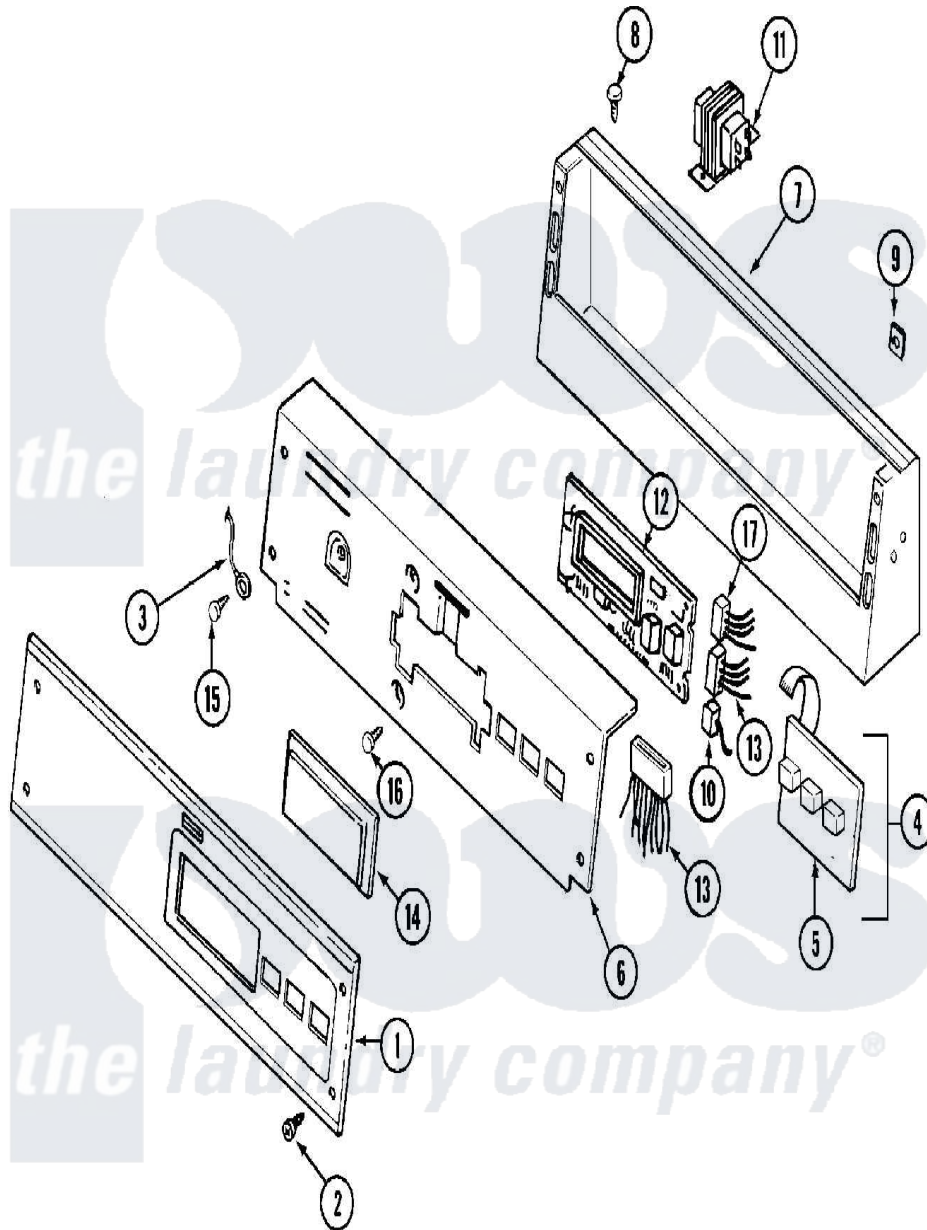

Maytag MDE10PDEGL 01 - CONTROL PANEL

Maytag [Commercial Maytag MDE10PDEGL Dryer Parts](#) Parts Diagram 01 - CONTROL PANEL
 Click on the part number to view part

Item	Original Part Number	Replaced By	Status	Part Description
001	33001020			Panel, Control
002	215506			Screw, Control Panel Overlay
003	205810			Wire, Ground
004	215527	W10140652		Screw, 6-20 X 1/2
"	306694			Backup Plate With Switch
005	215517	W10131113		Push Button
006	NLA		Not Available	PLATE, BACKUP (WHT)
007	NLA		Not Available	CONSOLE (WHT)
008	212276	W10116760		Screw
009	215003			Fastener, Panel And Bracket
010	208045			Harness, Wire Sensor Switch To Circuit Brd
"	22001361			Connector, Edgeboard
011	207766			Transformer
"	211294	90767		Screw, 8A X 3/8 HeX Washer Head Tapping
012	33001249			Battery, Control Board

"	912077		Locknut, Reader Harness
"	NLA	Not Available	BOARD, CONTROL
"	NLA	Not Available	SUPPORT, BATTERY
"	Y215513		Standoff, Circuit Board
013	314531		Connector, Edgeboard
"	33001283		Wire Harness, Main
"	33001428		Wire Harness, Main
014	33001208		Cover, Display
015	211252		Screw, Ground Wire
016	215526		Screw, Circuit Board
017	206799		Optic Switch Assembly
"	NLA	Not Available	CONNECTOR, EDGEBOARD- --NA