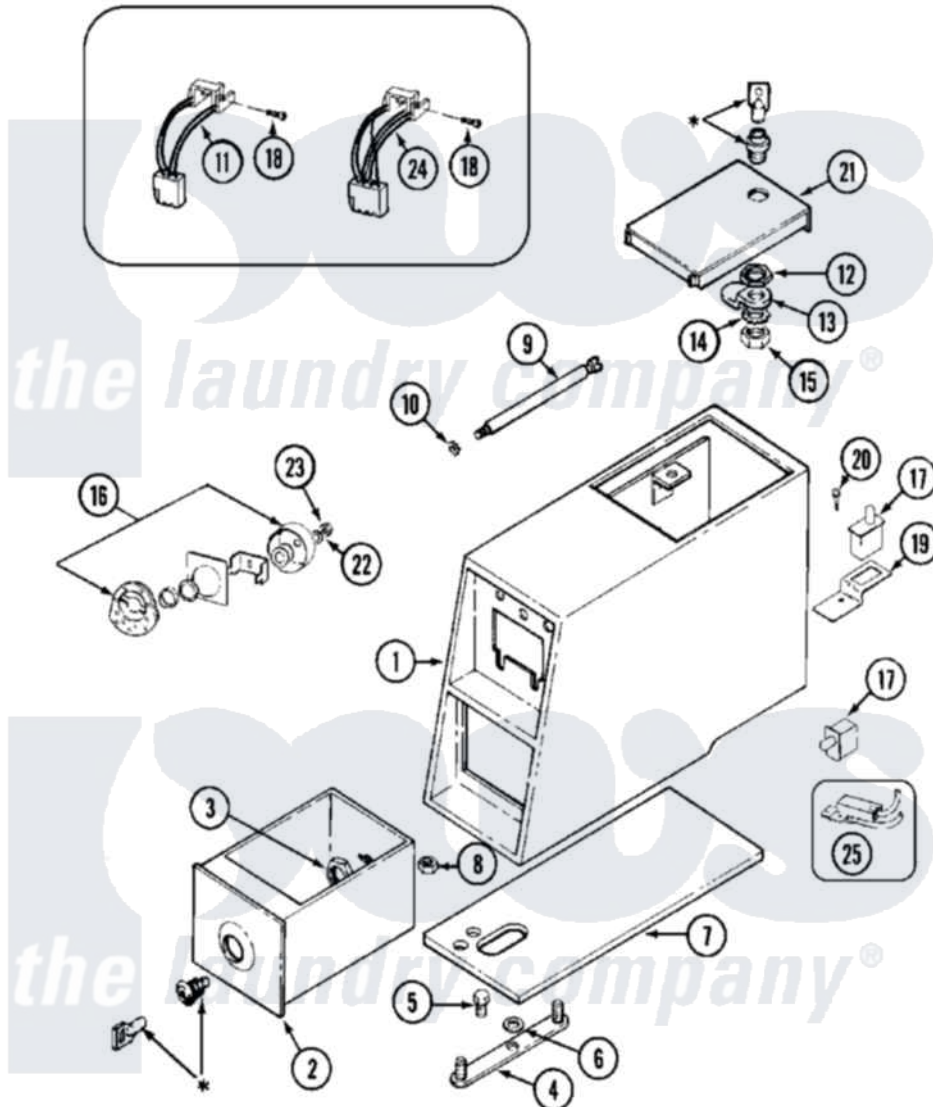

Maytag MDE10PDEGL 02 - CONTROL CENTER

* CONTACT YOUR COMMERCIAL LAUNDRY DISTRIBUTOR

Maytag [Commercial Maytag MDE10PDEGL Dryer Parts](#) Parts Diagram 02 - CONTROL CENTER

[Click on the part number to view part](#)

Item	Original Part Number	Replaced By	Status	Part Description
001	22001407			Case, Coin Slide
"	22001408			(ALM)
002	207912	208884		Coin Box K
"	207912L	208884		Coin Box K
003	212328	W10139762		Hex Nut, 3/4-27
004	NLA		Not Available	STRAP, MOUNTING
005	211294	90767		Screw, 8A X 3/8 HeX Washer Head Tapping
006	910309			Washer, Mounting Strap
007	214660			Gasket, Control Center
008	Y052740	62739		Nut, Lock
009	211605			Bezel, Timer Dial
"	213035			Bolt, Locking
010	910181			Lockwasher, Terminal Block
011	207953	22001260		Optic Switch Assembly
012	212328	W10139762		Hex Nut, 3/4-27
013	213750	W10133266		Cam-Lock

014	22001354	W10177242	Hex-Nut 9/32 - 28
015	22001355		Nut, Lock Cam
016	NLA	Not Available	LOCK CAM ASSEMBLY
017	33001250		Switch, Vault And Service Door
018	314665		Screw, Switch Assembly
019	22001404		Bracket, Service Switch
020	212276	W10116760	Screw
021	204216	Not Available	DOOR, ACCESS (WHT)
"	204216L		Door, Access
022	22001354	W10177242	Hex-Nut 9/32 - 28
023	22001355		Nut, Lock Cam
024	206799		Optic Switch Assembly
025	208045		Harness, Wire Sensor Switch To Circuit Brd