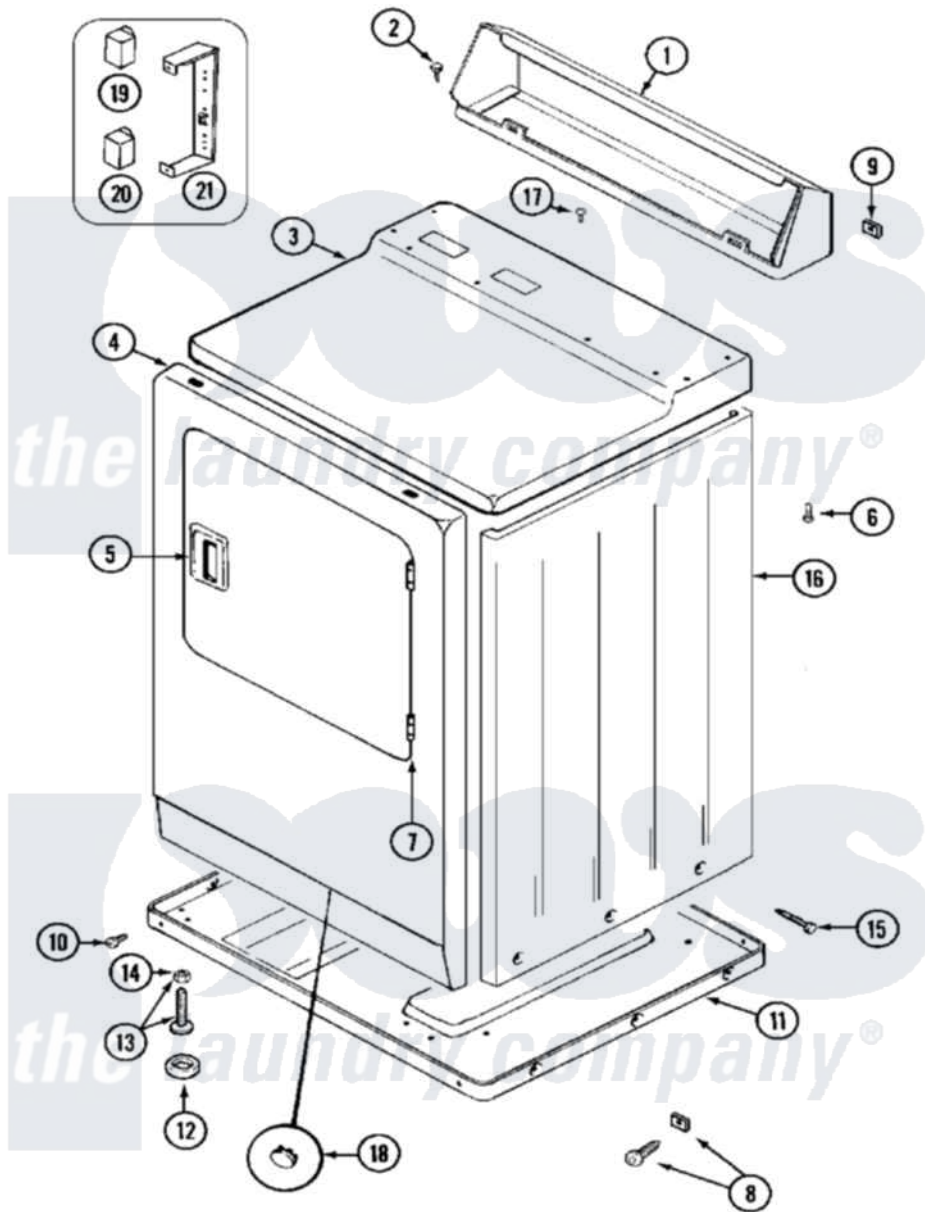

Maytag MDE10PDEGL 03 - CABINET-FRONT

Maytag [Commercial Maytag MDE10PDEGL Dryer Parts](#) Parts Diagram 03 - CABINET-FRONT
 Click on the part number to view part

Item	Original Part Number	Replaced By	Status	Part Description
001	NLA		Not Available	CONSOLE (WHT)
002	212276	W10116760		Screw
003	33001163		Not Available	COVER, TOP (WHT)
"	33001164		Not Available	COVER, TOP (ALM)
004	NLA		Not Available	PANEL, FRONT (WHT)
005	33001241			Handle, Door
"	33001254	37001047		Handle, Door
006	214354			Screw, Top Cover To Cabnt.
007	33001230			Hinge, Door
008	204439			Screw And Fstner Assembly
009	215075			Fastener, Control Panel To Console
010	Y313561			Screw---NA
"	Y310632	1163839		Screw
011	Y303361		Not Available	BASE ASSY. (UPPER & LOWER)
012	Y314137			Foot, Rubber

013	Y305086		Adjustable Leg And Nut
014	Y052740	62739	Nut, Lock
015	213007		Xfor Cabinet See Cabinet, Back
016	NLA		Not Available
017	210186	3370225	CABINET (WHT) Screw
018	33001132	33002342	Plug, Sifht Hole
"	33001168		Not Available
"			PLUG, SIGHT HOLE (ALM)
019	206421		Relay, Motor Reversing
020	306398		Relay, Heater
021	212949	22001866	Screw, Relay
"	Y313561		Screw---NA
"	314627		Bracket, Relays
"	Y251119	3177991	Screw
"	Y310632	1163839	Screw