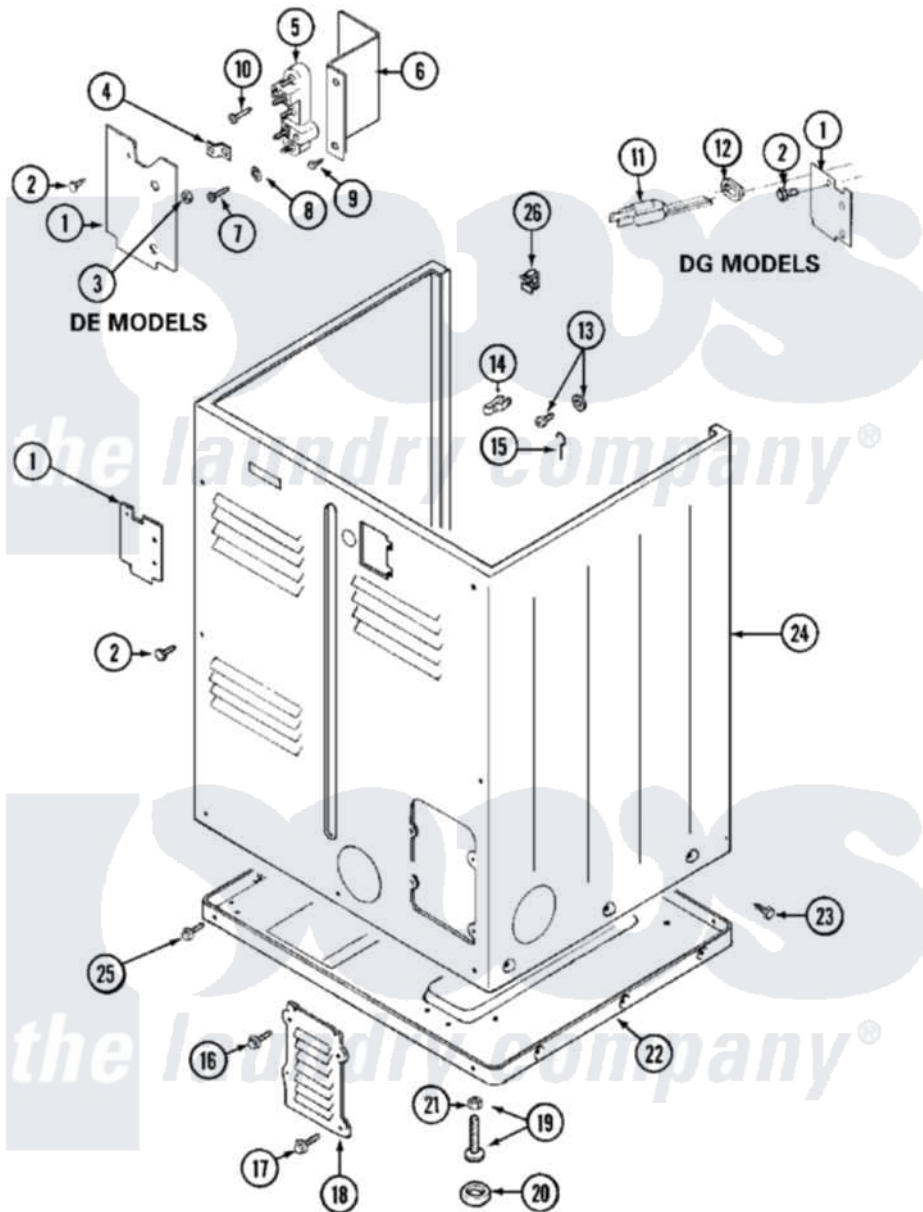

Maytag MDE10PDEGL 05 - CABINET-REAR

Maytag [Commercial Maytag MDE10PDEGL Dryer Parts](#) Parts Diagram 05 - CABINET-REAR
 Click on the part number to view part

Item	Original Part Number	Replaced By	Status	Part Description
001	Y312905		Not Available	COVER, TERMINAL
002	Y313561			Screw----NA
003	311484	112432		Nut
004	Y312184			Strap, Grounding
005	400008			Block, Terminal
006	Y312904			Bracket, Terminal Block
007	Y312209	W10001200		Screw
008	910181			Lockwasher, Terminal Block
"	Y311270			Washer, Terminal Block
009	Y310632	1163839		Screw
010	NLA		Not Available	SCREW, GROUND STRAP
011	308966		Not Available	CORD, POWER (EXPORT)
012	216183			Grommet, Cord Export
013	NLA		Not Available	SCREW & WASHER ASSEMBLY
014	301548			Clamp, Ground Wire
				Ground Wire, Supp. Blt To

015	204807		Ground wire, Supp. Pile to Top Cover
016	Y313559		Screw
017	211294	90767	Screw, 8A X 3/8 HeX Washer Head Tapping
018	Y312951	Not Available	ACCESS COVER, BACK
019	Y305086		Adjustable Leg And Nut
020	Y314137		Foot, Rubber
021	Y052740	62739	Nut, Lock
022	Y303361	Not Available	BASE ASSY. (UPPER & LOWER)
023	213007		Xfor Cabinet See Cabinet, Back
024	NLA	Not Available	CABINET (WHT)
025	Y313561		Screw----NA
"	Y310632	1163839	Screw
026	Y310376		Clip, Door Switch Harness