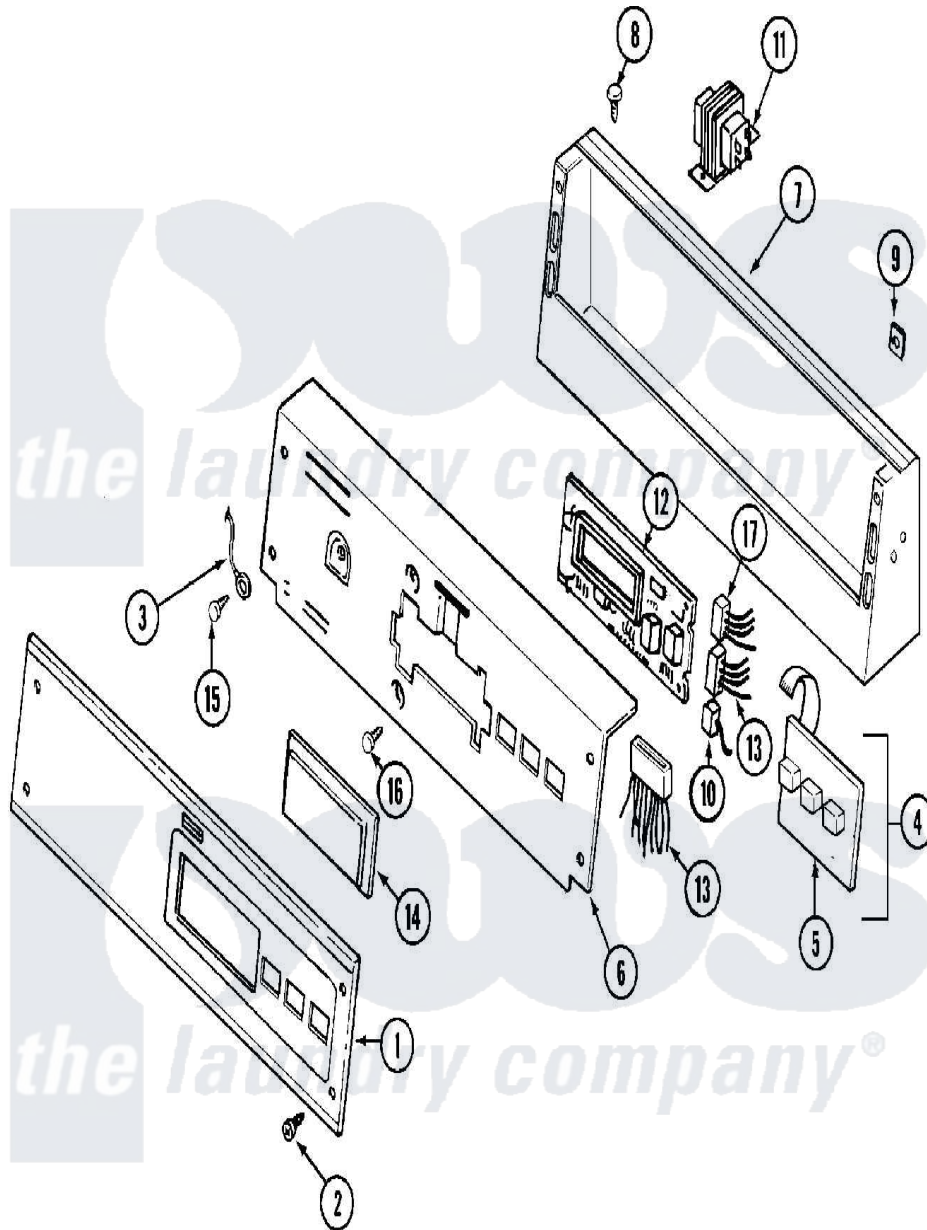

# Maytag MDE10PDEGW 01 - CONTROL PANEL

Maytag [Commercial Maytag MDE10PDEGW Dryer Parts](#) Parts Diagram 01 - CONTROL PANEL  
 Click on the part number to view part

Item	Original Part Number	Replaced By	Status	Part Description
001	<a href="#">33001020</a>			Panel, Control
002	<a href="#">215506</a>			Screw, Control Panel Overlay
003	<a href="#">205810</a>			Wire, Ground
004	215527	<a href="#">W10140652</a>		Screw, 6-20 X 1/2
"	<a href="#">306694</a>			Backup Plate With Switch
005	215517	<a href="#">W10131113</a>		Push Button
006	NLA		Not Available	PLATE, BACKUP (WHT)
007	NLA		Not Available	CONSOLE (WHT)
008	212276	<a href="#">W10116760</a>		Screw
009	<a href="#">215003</a>			Fastener, Panel And Bracket
010	<a href="#">208045</a>			Harness, Wire Sensor Switch To Circuit Brd
"	<a href="#">22001361</a>			Connector, Edgeboard
011	<a href="#">207766</a>			Transformer
"	<a href="#">211294</a>	<a href="#">90767</a>		Screw, 8A X 3/8 HeX Washer Head Tapping
012	<a href="#">33001249</a>			Battery, Control Board

"	<a href="#">912077</a>		Locknut, Reader Harness
"	NLA	Not Available	BOARD, CONTROL
"	NLA	Not Available	SUPPORT, BATTERY
"	<a href="#">Y215513</a>		Standoff, Circuit Board
013	<a href="#">314531</a>		Connector, Edgeboard
"	<a href="#">33001283</a>		Wire Harness, Main
"	<a href="#">33001428</a>		Wire Harness, Main
014	<a href="#">33001208</a>		Cover, Display
015	<a href="#">211252</a>		Screw, Ground Wire
016	<a href="#">215526</a>		Screw, Circuit Board
017	<a href="#">206799</a>		Optic Switch Assembly
"	NLA	Not Available	CONNECTOR, EDGEBOARD- --NA