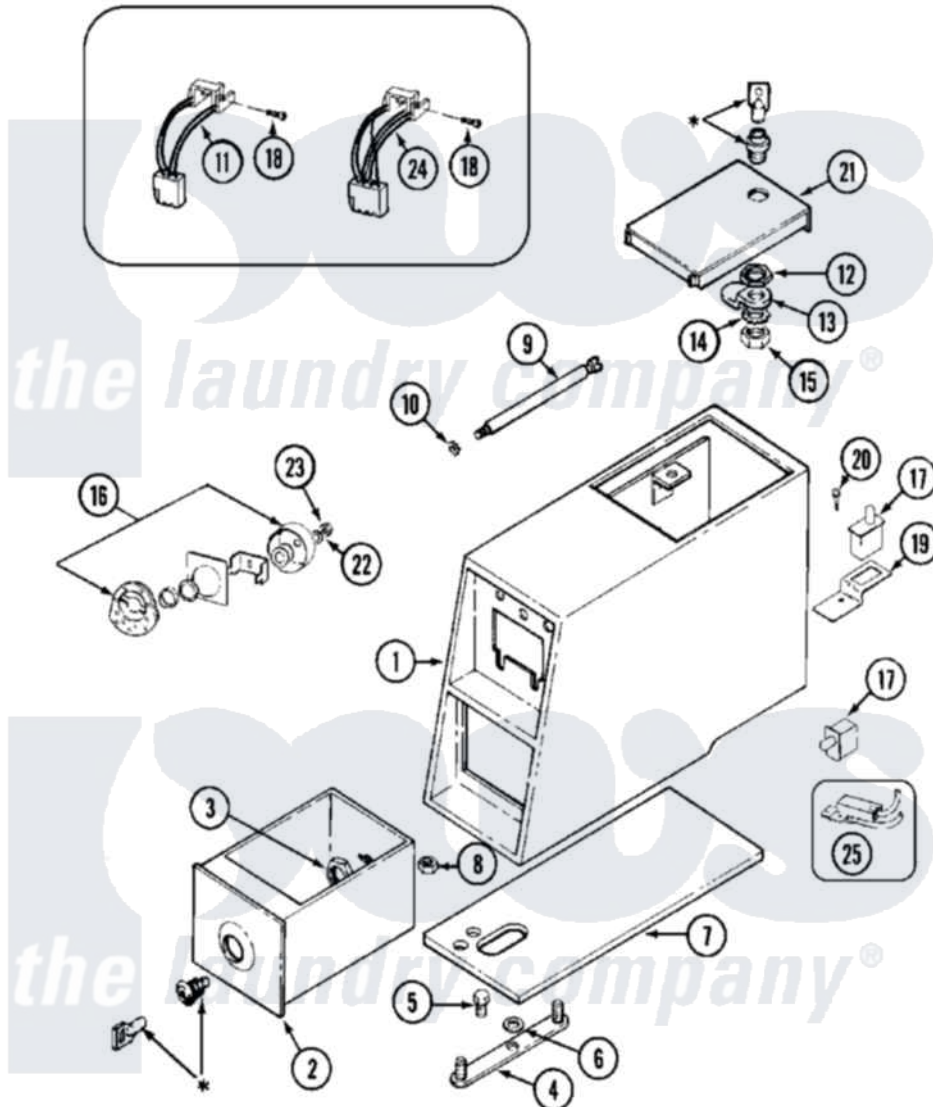

Maytag MDE10PDEGW 02 - CONTROL CENTER

* CONTACT YOUR COMMERCIAL LAUNDRY DISTRIBUTOR

Maytag [Commercial Maytag MDE10PDEGW Dryer Parts](#) Parts Diagram 02 - CONTROL CENTER

[Click on the part number to view part](#)

Item	Original Part Number	Replaced By	Status	Part Description
001	22001407			Case, Coin Slide
"	22001408			(ALM)
002	207912	208884		Coin Box K
"	207912L	208884		Coin Box K
003	212328	W10139762		Hex Nut, 3/4-27
004	NLA		Not Available	STRAP, MOUNTING
005	211294	90767		Screw, 8A X 3/8 HeX Washer Head Tapping
006	910309			Washer, Mounting Strap
007	214660			Gasket, Control Center
008	Y052740	62739		Nut, Lock
009	211605			Bezel, Timer Dial
"	213035			Bolt, Locking
010	910181			Lockwasher, Terminal Block
011	207953	22001260		Optic Switch Assembly
012	212328	W10139762		Hex Nut, 3/4-27
013	213750	W10133266		Cam-Lock

014	22001354	W10177242	Hex-Nut 9/32 - 28
015	22001355		Nut, Lock Cam
016	NLA	Not Available	LOCK CAM ASSEMBLY
017	33001250		Switch, Vault And Service Door
018	314665		Screw, Switch Assembly
019	22001404		Bracket, Service Switch
020	212276	W10116760	Screw
021	204216	Not Available	DOOR, ACCESS (WHT)
"	204216L		Door, Access
022	22001354	W10177242	Hex-Nut 9/32 - 28
023	22001355		Nut, Lock Cam
024	206799		Optic Switch Assembly
025	208045		Harness, Wire Sensor Switch To Circuit Brd