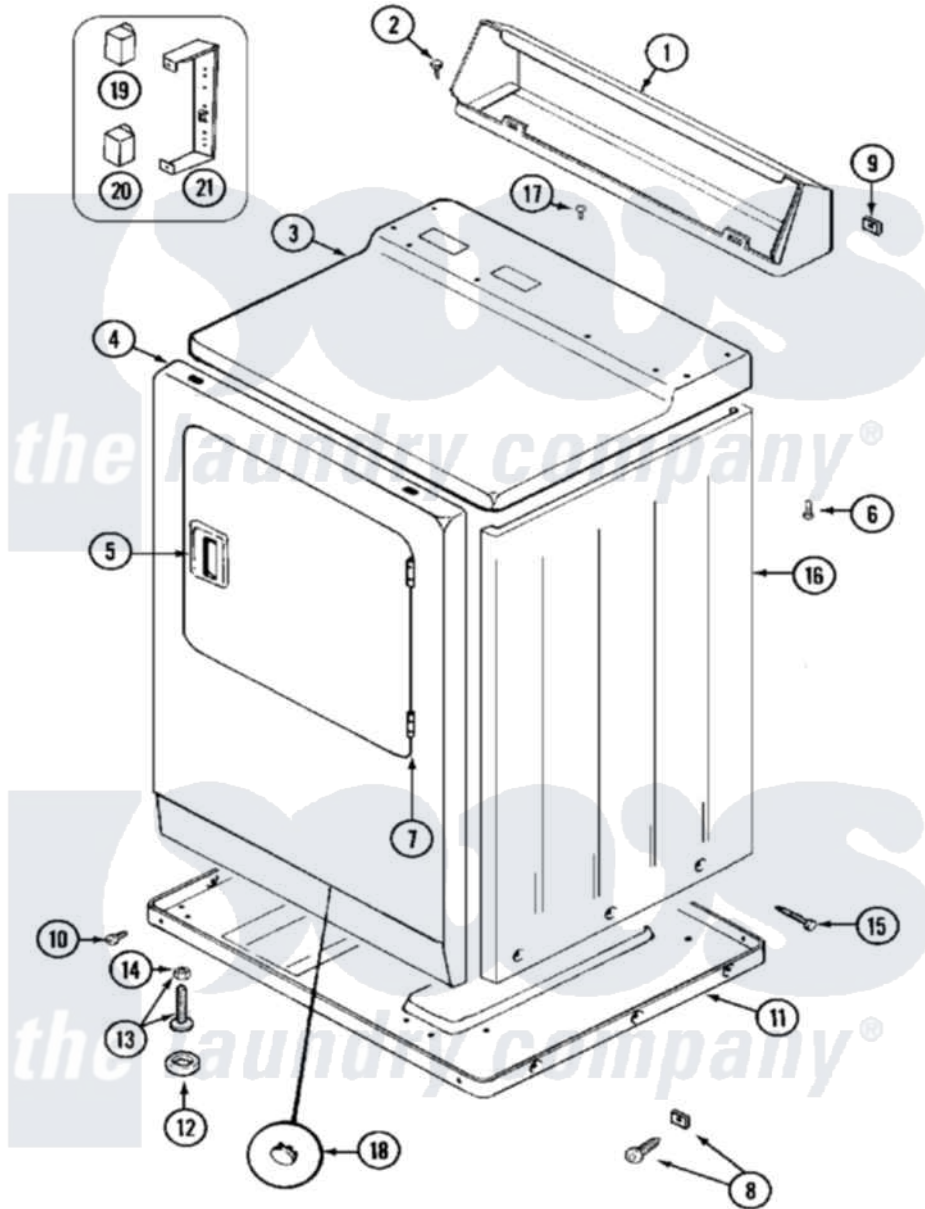

# Maytag MDE10PDEGW 03 - CABINET-FRONT

Maytag Commercial Maytag MDE10PDEGW Dryer Parts Parts Diagram 03 - CABINET-FRONT  
 Click on the part number to view part

Item	Original Part Number	Replaced By	Status	Part Description
001	NLA		Not Available	CONSOLE (WHT)
002	212276	<a href="#">W10116760</a>		Screw
003	33001163		Not Available	COVER, TOP (WHT)
"	33001164		Not Available	COVER, TOP (ALM)
004	NLA		Not Available	PANEL, FRONT (WHT)
005	<a href="#">33001241</a>			Handle, Door
"	33001254	<a href="#">37001047</a>		Handle, Door
006	<a href="#">214354</a>			Screw, Top Cover To Cabnt.
007	<a href="#">33001230</a>			Hinge, Door
008	<a href="#">204439</a>			Screw And Fstner Assembly
009	<a href="#">215075</a>			Fastener, Control Panel To Console
010	<a href="#">Y313561</a>			Screw---NA
"	Y310632	<a href="#">1163839</a>		Screw
011	Y303361		Not Available	BASE ASSY. (UPPER & LOWER)
012	<a href="#">Y314137</a>			Foot, Rubber

013	<a href="#">Y305086</a>		Adjustable Leg And Nut
014	<a href="#">Y052740</a>	<a href="#">62739</a>	Nut, Lock
015	<a href="#">213007</a>		Xfor Cabinet See Cabinet, Back
016	NLA		Not Available
			CABINET (WHT)
017	210186	<a href="#">3370225</a>	Screw
018	33001132	<a href="#">33002342</a>	Plug, Sifht Hole
"	33001168		Not Available
			PLUG, SIGHT HOLE (ALM)
019	<a href="#">206421</a>		Relay, Motor Reversing
020	<a href="#">306398</a>		Relay, Heater
021	212949	<a href="#">22001866</a>	Screw, Relay
"	<a href="#">Y313561</a>		Screw---NA
"	<a href="#">314627</a>		Bracket, Relays
"	Y251119	<a href="#">3177991</a>	Screw
"	Y310632	<a href="#">1163839</a>	Screw