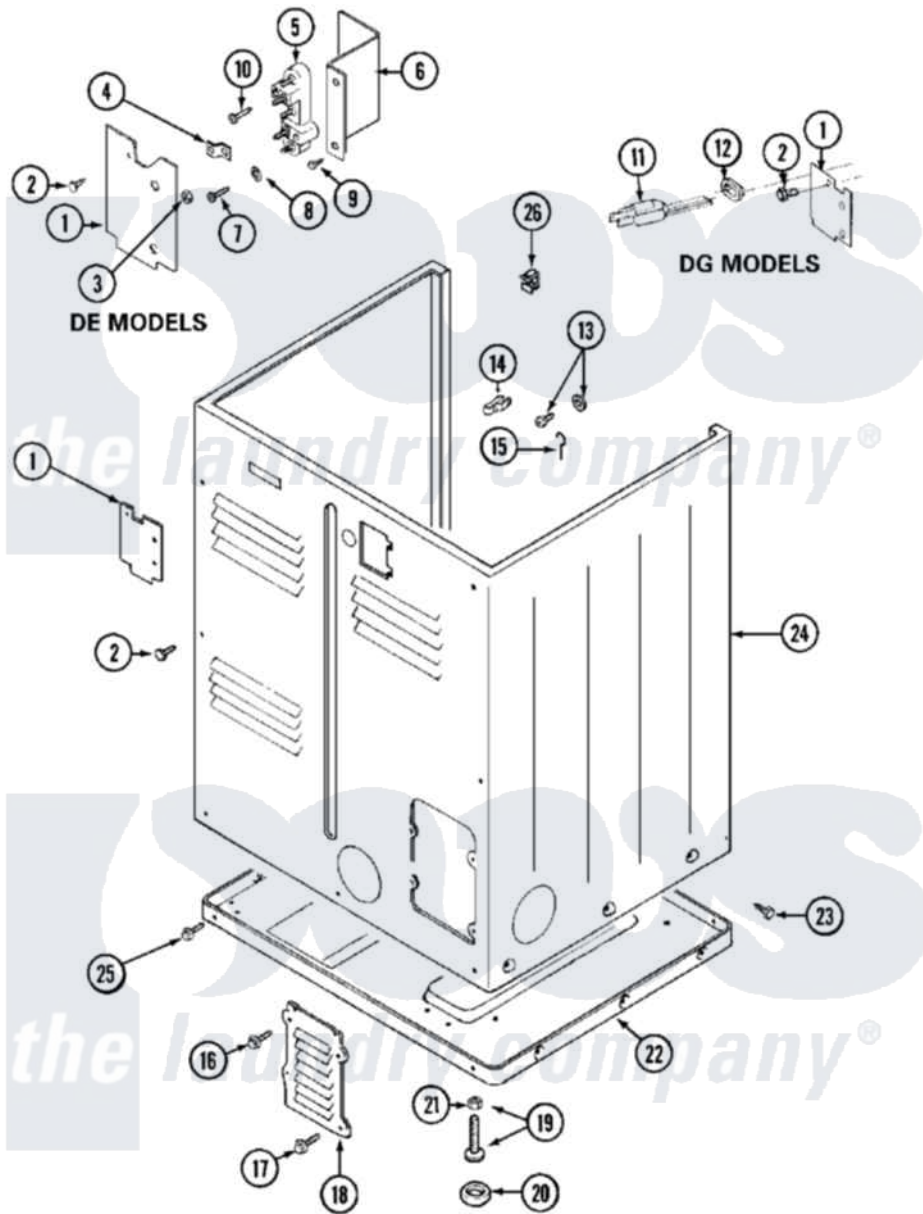

Maytag MDE10PDEGW 05 - CABINET-REAR

Maytag [Commercial Maytag MDE10PDEGW Dryer Parts](#) Parts Diagram 05 - CABINET-REAR
 Click on the part number to view part

Item	Original Part Number	Replaced By	Status	Part Description
001	Y312905		Not Available	COVER, TERMINAL
002	Y313561			Screw---NA
003	311484	112432		Nut
004	Y312184			Strap, Grounding
005	400008			Block, Terminal
006	Y312904			Bracket, Terminal Block
007	Y312209	W10001200		Screw
008	910181			Lockwasher, Terminal Block
"	Y311270			Washer, Terminal Block
009	Y310632	1163839		Screw
010	NLA		Not Available	SCREW, GROUND STRAP
011	308966		Not Available	CORD, POWER (EXPORT)
012	216183			Grommet, Cord Export
013	NLA		Not Available	SCREW & WASHER ASSEMBLY
014	301548			Clamp, Ground Wire
				Ground Wire, Supp. Blt To

015	204807		Ground wire, Supp. Pile to Top Cover
016	Y313559		Screw
017	211294	90767	Screw, 8A X 3/8 HeX Washer Head Tapping
018	Y312951	Not Available	ACCESS COVER, BACK
019	Y305086		Adjustable Leg And Nut
020	Y314137		Foot, Rubber
021	Y052740	62739	Nut, Lock
022	Y303361	Not Available	BASE ASSY. (UPPER & LOWER)
023	213007		Xfor Cabinet See Cabinet, Back
024	NLA	Not Available	CABINET (WHT)
025	Y313561		Screw----NA
"	Y310632	1163839	Screw
026	Y310376		Clip, Door Switch Harness