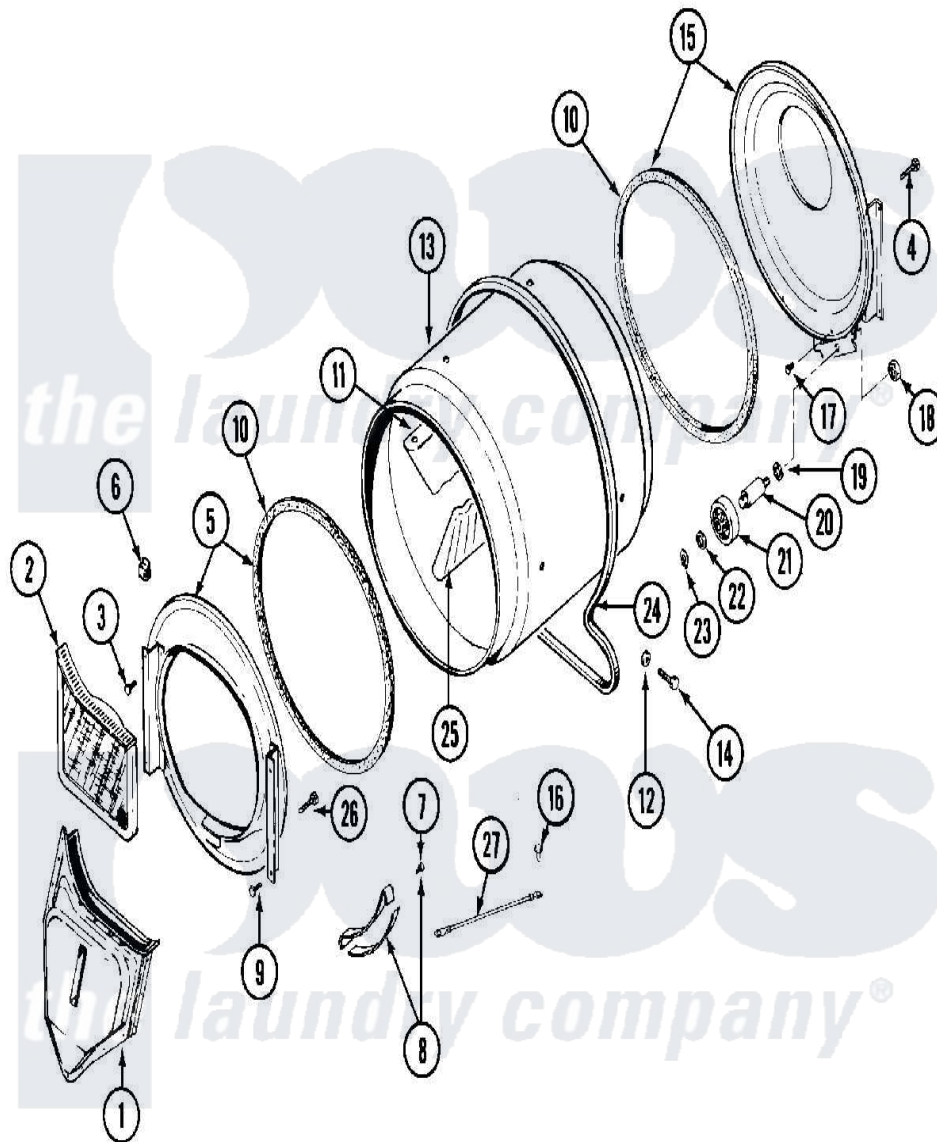

Maytag MDE10PDEGW 06 - TUMBLER

Maytag [Commercial Maytag MDE10PDEGW Dryer Parts](#) Parts Diagram 06 - TUMBLER
 Click on the part number to view part

Item	Original Part Number	Replaced By	Status	Part Description
001	33001016			Outlet Duct Assembly
002	33001170	33002970		Lint Filte
003	NLA		Not Available	SCREW, TUMBLER SUPPORT
004	Y313561			Screw---NA
005	33001179			Front, Tumbler
006	Y310376			Clip, Door Switch Harness
007	210720			Rivet, Bearing To Tumbler Frnt
008	306508			Tumbler Bearing Kit ---W
009	Y310632	1163839		Screw
010	314820			Seal, Tumbler
011	33001012			Baffle
012	314158			Washer, Baffle To Tumbler
013	33001108		Not Available	DRYER TUMBLER, W/O BAFFLES
014	Y310759			Screw, Tumbler Baffles
015	33001178			Back, Tumbler

016	910343	488234	Screw 8-32 X 1/4
017	Y310632	1163839	Screw
018	312538	33001443	Nut, Hex
019	Y313347	312535	Washer, Vault Mounting Brk.
020	Y312948	6-3129480	Shaft- Tumbler
021	Y303373	12001541	Drum Roller/Washer Assembly--W
022	312535		Washer, Vault Mounting Brk.
023	410233	9703438	Ring-Retrn
024	Y312959		Poly "V" Belt For Tumbler
025	33001004		Baffle, Tall
026	Y314110	33002917	Screw, No.10-16
027	901220		Ground Wire