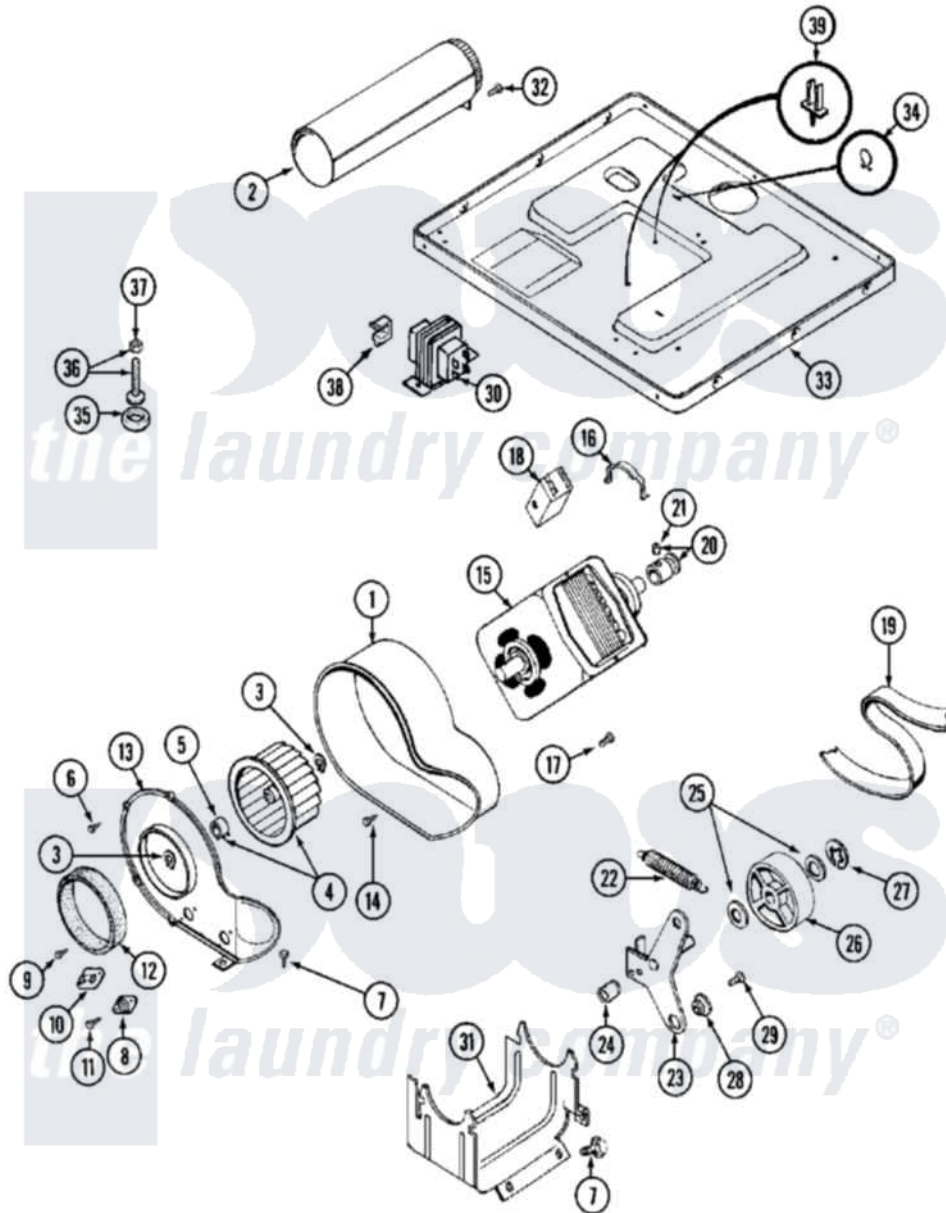

Maytag MDE10PDEGW 08 - MOTOR DRIVE

Maytag [Commercial Maytag MDE10PDEGW Dryer Parts](#) Parts Diagram 08 - MOTOR DRIVE
 Click on the part number to view part

Item	Original Part Number	Replaced By	Status	Part Description
001	Y312893			Housing, Blower
002	Y303442			EXHAUST DUCT ASSEMBLY
003	410233	9703438		Ring-Retrn
004	Y303836			Blower Wheel Assembly And Clamp
005	312967			Clamp, Blower Housing
006	Y312961	W10116751		Screw
007	Y313561			Screw---NA
008	306056			Thermistor Temp. Control Part Not Used Mde/G26pc Only.
"	Y303391	33303391		Thermostat, Cycling
009	211294	90767		Screw, 8A X 3/8 HeX Washer Head Tapping
010	306604			Cut-Off, Thermal Part Not Used
011	NLA		Not Available	SCREW, THERMAL CUT-OFF
012	Y312901			Seal, Housing Cover
013	314778		Not Available	COVER, BLOWER HOUSING

014	Y310632	1163839		Screw
015	Y304656		Not Available	MOTOR (240V 50HZ)
016	Y015825			Clip, Motor To Motor Support
017	Y312961	W10116751		Screw
018	306207		Not Available	(PROD. No.303358-8 & No.303358-9)
"	NLA		Not Available	SWITCH, MOTOR EXTERNAL START
019	Y312959			Poly "V" Belt For Tumbler
020	305186			Pulley, Motor
021	Y053241			Set Screw, Motor Pulley
022	Y303945			IDLER SPRING ASSY. W/PLUG
023	Y303363	6-3033630		Idler Arm
024	Y313582	W10116756		Spacer
025	Y312527			Washer, Idler Shaft
026	Y303705	6-3037050		Pulley- ID
027	312958	354987		Ring, Retaining
028	315772			Sleeve, Idler Arm
029	Y014874			Screw, Idler Arm And Sleeve
030	211294	90767		Screw, 8A X 3/8 HeX Washer Head Tapping
"	22001417			Transformer
"	307928	12001933		Transformer
"	Y313559			Screw
031	NLA		Not Available	SUPPORT, MOTOR
032	Y310632	1163839		Screw
033	Y305084			Base Assembly
034	410490			Spring, Retainer Wire Harness
035	Y314137			Foot, Rubber
036	Y305086			Adjustable Leg And Nut
037	Y052740	62739		Nut, Lock
038	Y310376			Clip, Door Switch Harness
039	315471	22003298		Retainer, Wire