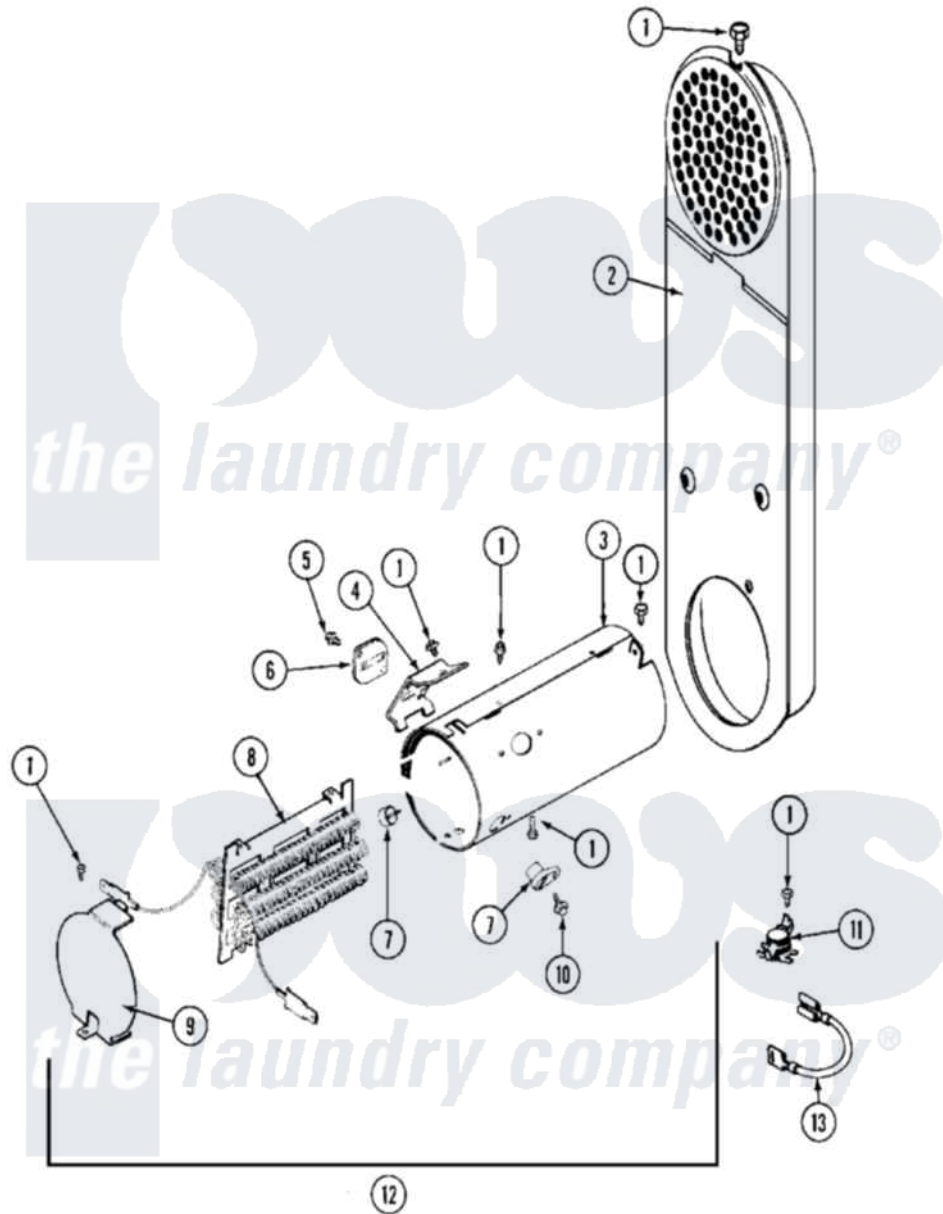

Maytag MDE10PRACW 06 - HEATER

Maytag [Commercial Maytag MDE10PRACW Dryer Parts](#) Parts Diagram 06 - HEATER
 Click on the part number to view part

Item	Original Part Number	Replaced By	Status	Part Description
001	211294	90767		Screw, 8A X 3/8 HeX Washer Head Tapping
002	308503		Not Available	INLET DUCT ASSEMBLY
003	314995			Enclosure, Heater
004	315346			Bracket, Thermal Fuse
005	NLA		Not Available	SCREW
006	307473			Fuse, Thermal
007	314998			Insulator, Terminal
008	307185	308614		Heater Sub-Assembly
009	314999			Shield, Radiant
010	NLA		Not Available	SCREW, TERMINAL INSULATOR
011	303396			Thermostat, Hi-Limit
012	307179			Heater Assembly
013	Y307173			Wire, Jumper
014	Y308590	W10116795		Heater