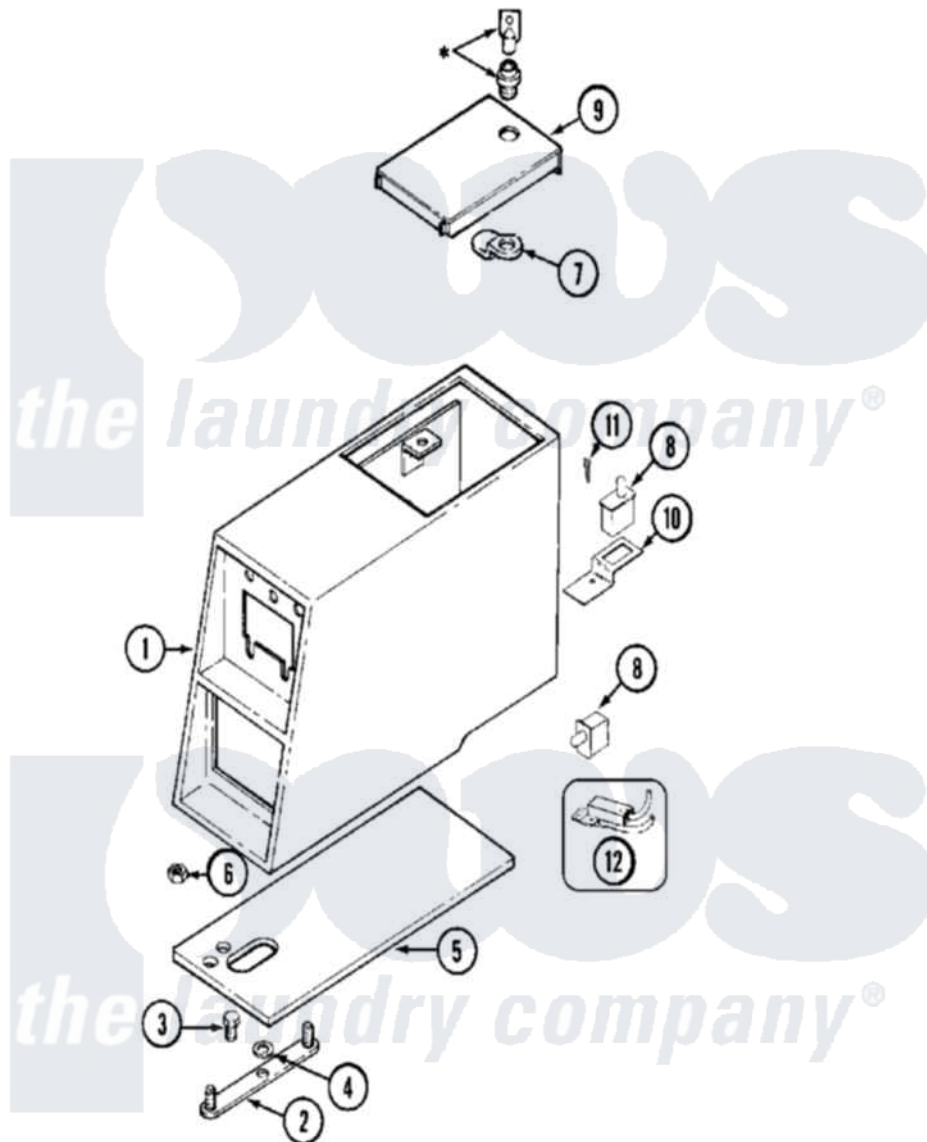

Maytag MDE10PRACW 08 - CONTROL CENTER

* CONTACT YOUR COMMERCIAL LAUNDRY DISTRIBUTOR

Maytag [Commercial Maytag MDE10PRACW Dryer Parts](#) Parts Diagram 08 - CONTROL CENTER
 Click on the part number to view part

Item	Original Part Number	Replaced By	Status	Part Description
001	22001407			Case, Coin Slide
002	NLA		Not Available	STRAP, MOUNTING
003	211294	90767		Screw, 8A X 3/8 HeX Washer Head Tapping
004	910309			Washer, Mounting Strap
005	214660			Gasket, Control Center
006	Y052740	62739		Nut, Lock
007	213750	W10133266		Cam-Lock
008	33001250			Switch, Vault And Service Door
009	204216		Not Available	DOOR, ACCESS (WHT)
010	22001404			Bracket, Service Switch
011	212276	W10116760		Screw
012	NLA		Not Available	HARNES, WIRE (SENSOR SW.)