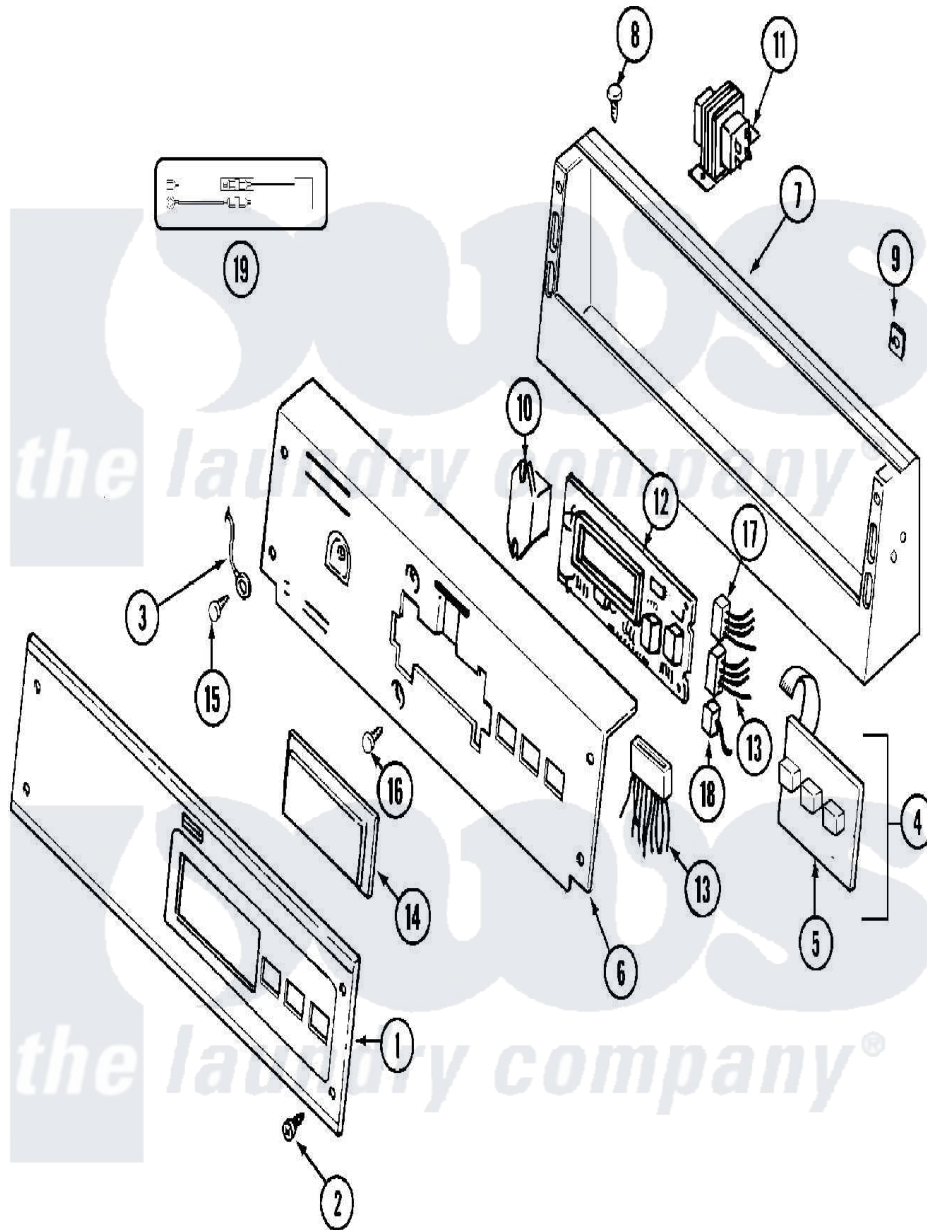

Maytag MDE10PSADW 01 - CONTROL PANEL

Maytag [Commercial Maytag MDE10PSADW Dryer Parts](#) Parts Diagram 01 - CONTROL PANEL
 Click on the part number to view part

Item	Original Part Number	Replaced By	Status	Part Description
001	33001020			Panel, Control
002	215506			Screw, Control Panel Overlay
003	205810			Wire, Ground
"	NLA		Not Available	WIRE, GROUND
004	215527	W10140652		Screw, 6-20 X 1/2
"	306694			Backup Plate With Switch
005	215517	W10131113		Push Button
006	NLA		Not Available	PLATE, BACKUP (WHT)
007	NLA		Not Available	CONSOLE (WHT)
008	212276	W10116760		Screw
009	215003			Fastener, Panel And Bracket
010	206824	W10133335		Relay, Motor
"	212949	22001866		Screw, Relay
011	207766			Transformer
"	211294	90767		Screw, 8A X 3/8 HeX Washer Head Tapping
012	33001249			Battery, Control Board

"	912077		Locknut, Reader Harness
"	NLA	Not Available	BOARD, CONTROL
"	NLA	Not Available	SUPPORT, BATTERY
"	Y215513		Standoff, Circuit Board
013	311155		Ground Wire And Clamp
"	314531		Connector, Edgeboard
"	33001206		Wire Harness, Main
"	33001574		Wire Harness, Main
"	NLA	Not Available	WIRE HARNESS, MAIN
014	33001208		Cover, Display
015	211252		Screw, Ground Wire
016	215526		Screw, Circuit Board
017	206799		Optic Switch Assembly
"	NLA	Not Available	CONNECTOR, EDGEBOARD
018	208045		Harness, Wire Sensor Switch To Circuit Brd
"	22001361		Connector, Edgeboard
019	NLA	Not Available	SURGE SUPPRESSOR KIT