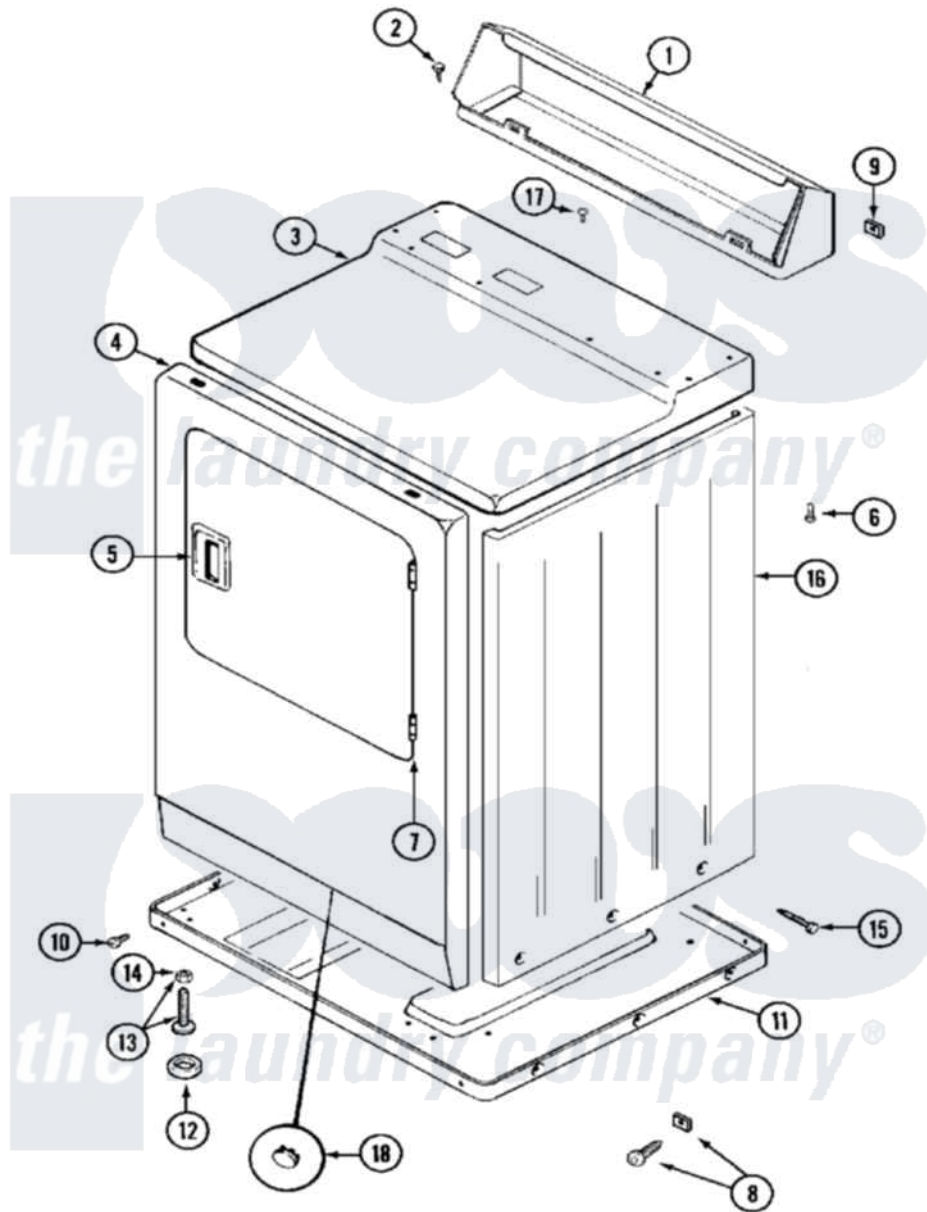

Maytag MDE10PSADW 02 - CABINET (FRONT)

Maytag [Commercial Maytag MDE10PSADW Dryer Parts](#) Parts Diagram 02 - CABINET (FRONT)
 Click on the part number to view part

Item	Original Part Number	Replaced By	Status	Part Description
001	NLA		Not Available	COVER, CONTROL (WHT)
002	212276	W10116760		Screw
003	33001163		Not Available	COVER, TOP (WHT)
004	NLA		Not Available	PANEL, FRONT (WHT)
005	33001241			Handle, Door
006	214354			Screw, Top Cover To Cabnt.
007	33001230			Hinge, Door
008	204439			Screw And Fstner Assembly
009	215075			Fastener, Control Panel To Console
010	Y313561			Screw---NA
"	Y310632	1163839		Screw
011	Y303361		Not Available	BASE ASSY. (UPPER & LOWER)
012	Y314137			Foot, Rubber
013	Y305086			Adjustable Leg And Nut
014	Y052740	62739		Nut, Lock

015	213007		Xfor Cabinet See Cabinet, Back
016	NLA	Not Available	CABINET (WHT)
017	210186	3370225	Screw
018	33001132	33002342	Plug, Sifht Hole