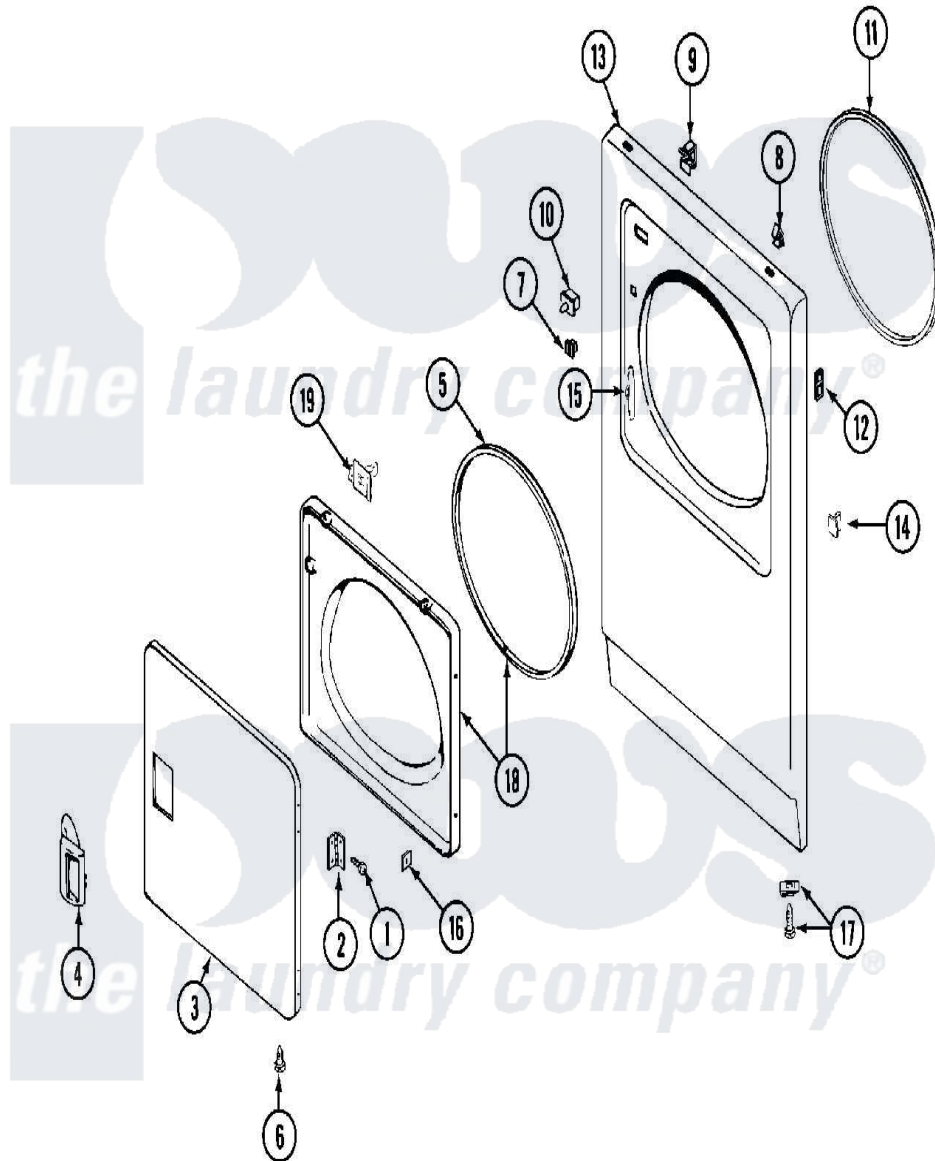

Maytag MDE10PSADW 03 - DOOR

Maytag [Commercial Maytag MDE10PSADW Dryer Parts](#) Parts Diagram 03 - DOOR
 Click on the part number to view part

Item	Original Part Number	Replaced By	Status	Part Description
001	Y314062			Screw, Door Hinge And Panel
002	33001230			Hinge, Door
003	33001240			Door
004	33001241			Handle, Door
005	33001131			Seal, Door
006	33001132	33002342		Plug, Sifht Hole
007	Y304578	LA-1003		Door Catch Kit
008	212982	22001650		Fastener, Spring
009	Y310376			Clip, Door Switch Harness
010	33001509	W10169313		Switch-Dor
"	Y305753	W10169313		Switch-Dor
011	314937			Seal, Front Panel
012	NLA		Not Available	SPEEDNUT, HINGE SCREW
"	NLA		Not Available	FASTENER, FRONT PANEL
013	NLA		Not Available	PANEL, FRONT (WHT)
014	NLA		Not Available	PLUG, DOOR CATCH

015	33001175		Cover, Hinge Hole
016	Y313910		Clip, Door Liner To Outer Panel
017	204439		Screw And Fstner Assembly
018	33001243	Not Available	PANEL, INNER DOOR (W/SEAL)
019	33001305		Strike, Door