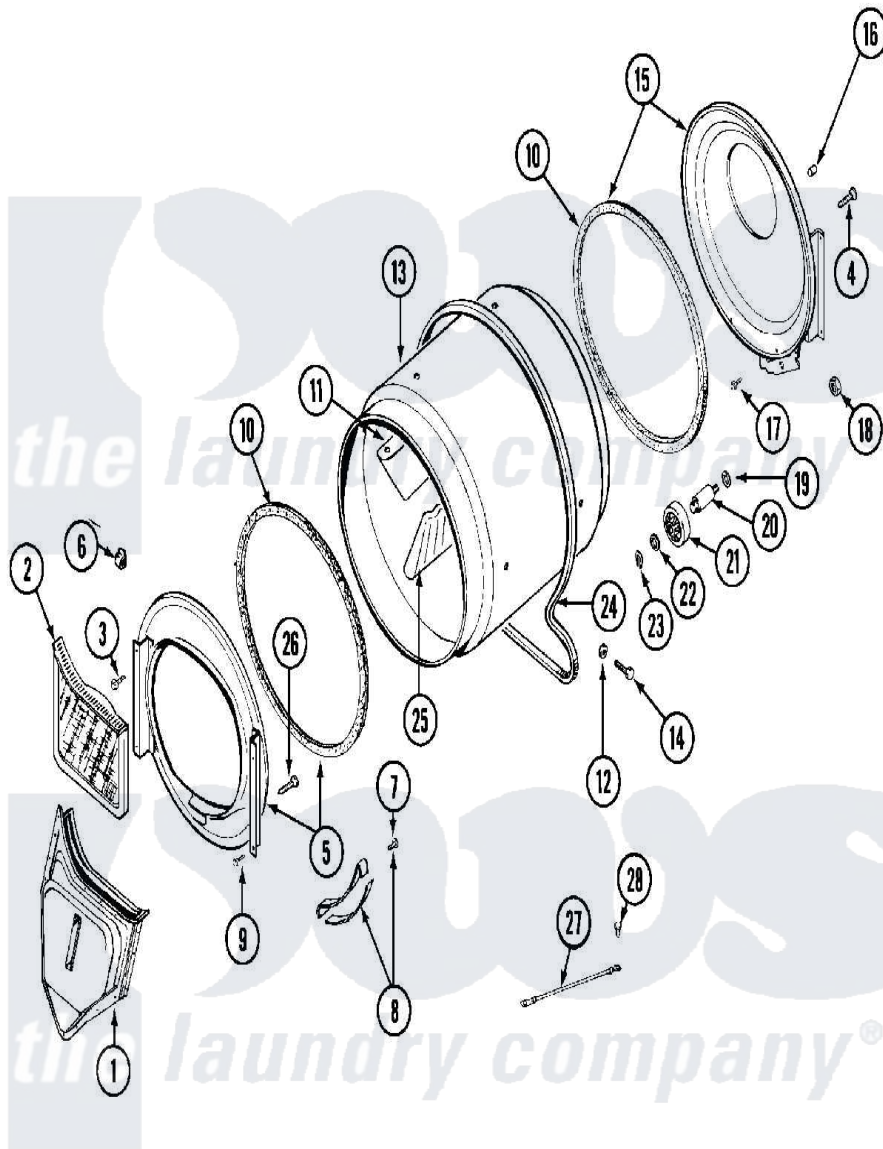

Maytag MDE10PSADW 04 - TUMBLER

Maytag [Commercial Maytag MDE10PSADW Dryer Parts](#) Parts Diagram 04 - TUMBLER
 Click on the part number to view part

Item	Original Part Number	Replaced By	Status	Part Description
001	33001016			Outlet Duct Assembly
002	33001170	33002970		Lint Filte
003	NLA		Not Available	SCREW, TUMBLER SUPPORT
004	Y313561			Screw---NA
005	33001179			Front, Tumbler
006	Y310376			Clip, Door Switch Harness
007	210720			Rivet, Bearing To Tumbler Frnt
008	306508			Tumbler Bearing Kit ---W
009	Y310632	1163839		Screw
010	314820			Seal, Tumbler
011	33001012			Baffle
012	314158			Washer, Baffle To Tumbler
013	33001108		Not Available	DRYER TUMBLER, W/O BAFFLES
014	Y310759			Screw, Tumbler Baffles
015	33001178			Back, Tumbler

016	NLA	Not Available	COVER, THREAD
017	Y310632	1163839	Screw
018	312538	33001443	Nut, Hex
019	Y313347	312535	Washer, Vault Mounting Brk.
020	Y312948	6-3129480	Shaft- Tumbler
021	Y303373	12001541	Drum Roller/Washer Assembly--W
022	312535		Washer, Vault Mounting Brk.
023	410233	9703438	Ring-Retrn
024	Y312959		Poly "V" Belt For Tumbler
025	33001004		Baffle, Tall
026	Y314110	33002917	Screw, No.10-16
027	901220		Ground Wire
028	910343	488234	Screw 8-32 X 1/4