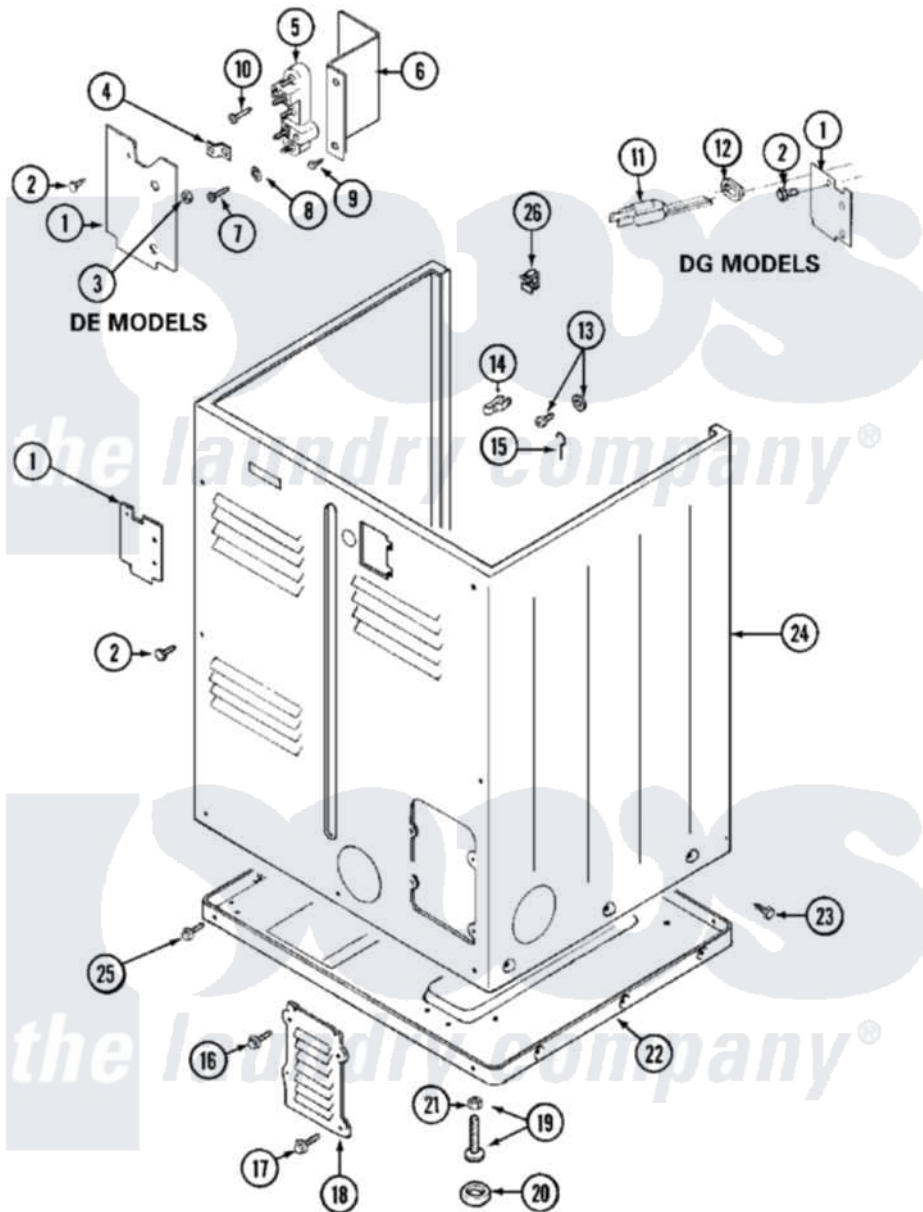

Maytag MDE10PSADW 07 - CABINET-REAR

Maytag [Commercial Maytag MDE10PSADW Dryer Parts](#) Parts Diagram 07 - CABINET-REAR
 Click on the part number to view part

Item	Original Part Number	Replaced By	Status	Part Description
001	Y312905		Not Available	COVER, TERMINAL
002	Y313561			Screw----NA
003	311484	112432		Nut
004	Y312184			Strap, Grounding
005	400008			Block, Terminal
006	Y312904			Bracket, Terminal Block
007	Y312209	W10001200		Screw
008	Y311270			Washer, Terminal Block
009	Y310632	1163839		Screw
010	NLA		Not Available	SCREW, GROUND STRAP
011	305168	33002916		Power Cord, Canadian 240V
"	33001246		Not Available	CORD, POWER
012	211881			Grommet, Cord Part Not Used- Gas Models Only
013	NLA		Not Available	SCREW & WASHER ASSEMBLY
014	301548			Clamp, Ground Wire

015	204807		Ground Wire, Supp. Plite To Top Cover
016	Y313559		Screw
017	211294	90767	Screw, 8A X 3/8 HeX Washer Head Tapping
018	Y312951	Not Available	ACCESS COVER, BACK
019	Y305086		Adjustable Leg And Nut
020	Y314137		Foot, Rubber
021	Y052740	62739	Nut, Lock
022	Y303361	Not Available	BASE ASSY. (UPPER & LOWER)
023	213007		Xfor Cabinet See Cabinet, Back
024	NLA	Not Available	CABINET (WHT)
025	Y313561		Screw----NA
"	Y310632	1163839	Screw
026	Y310376		Clip, Door Switch Harness