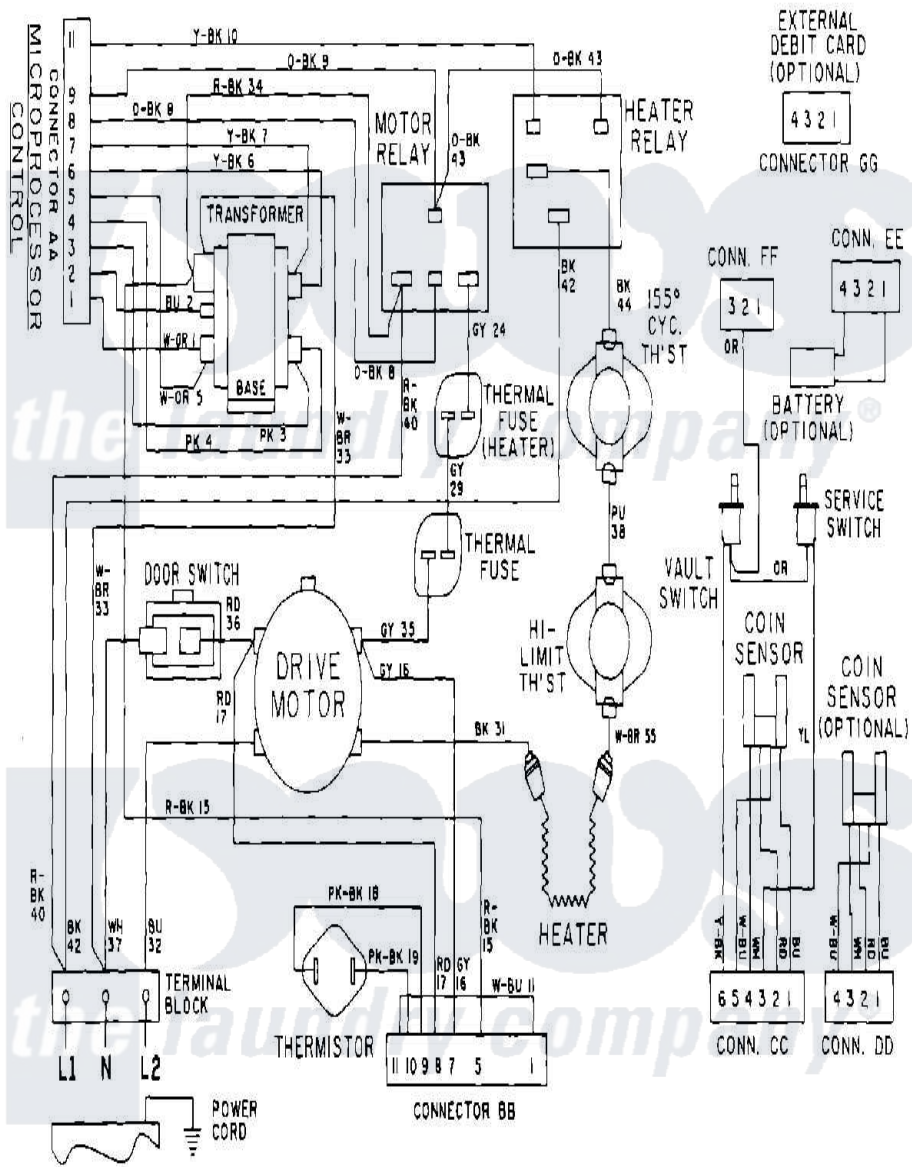

Maytag MDE10PSADW 08 - WIRING INFORMATION

Maytag [Commercial Maytag MDE10PSADW Dryer Parts](#) Parts Diagram 08 - WIRING INFORMATION
 Click on the part number to view part

| Item | Original Part Number | Replaced By | Status | Part Description |
|------|----------------------|-------------|---------------|--------------------|
| 001 | NLA | | Not Available | WIRING INFORMATION |