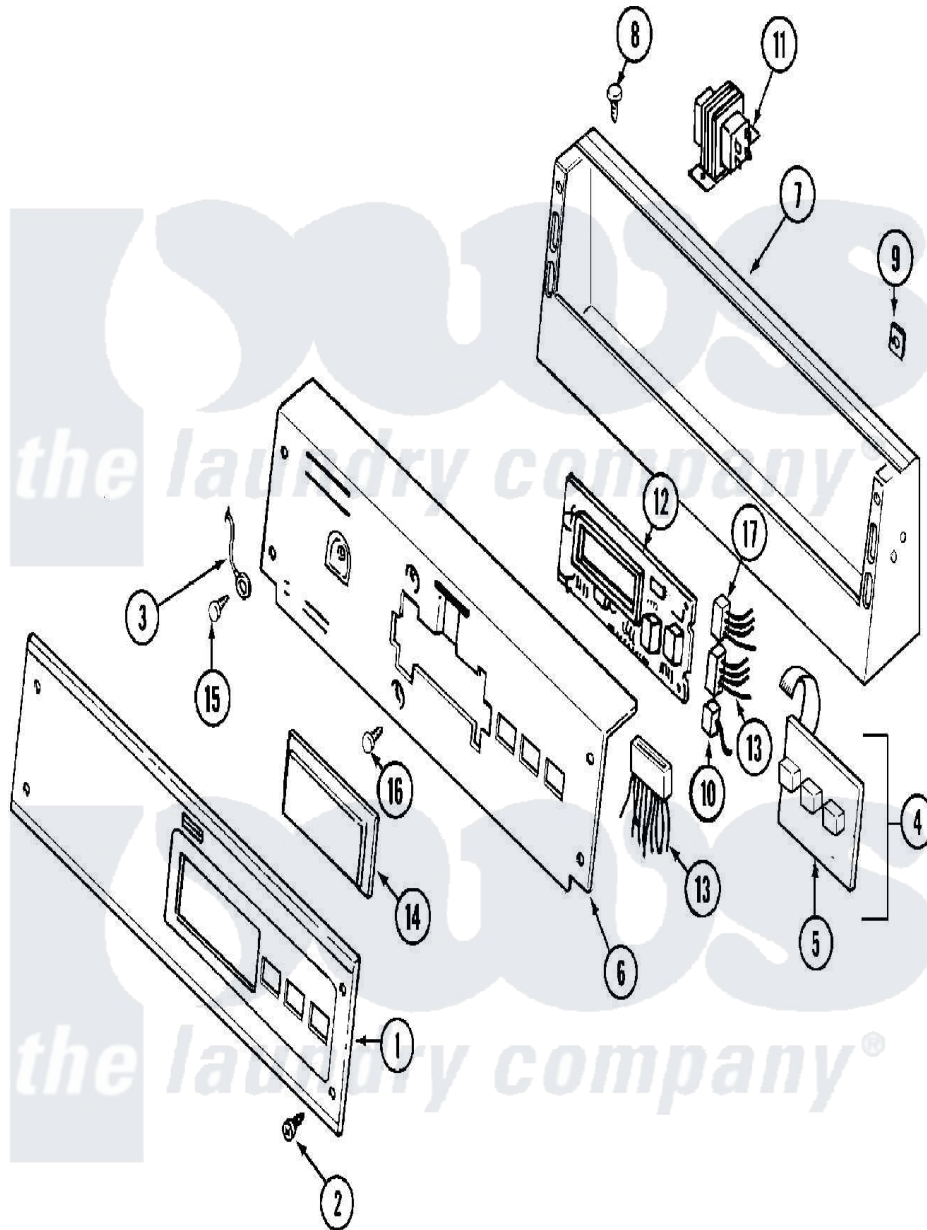

Maytag MDE10PSAGL 01 - CONTROL PANEL

Maytag [Commercial Maytag MDE10PSAGL Dryer Parts](#) Parts Diagram 01 - CONTROL PANEL
 Click on the part number to view part

Item	Original Part Number	Replaced By	Status	Part Description
001	33001020			Panel, Control
002	215506			Screw, Control Panel Overlay
003	205810			Wire, Ground
004	215527	W10140652		Screw, 6-20 X 1/2
"	306694			Backup Plate With Switch
005	215517	W10131113		Push Button
006	NLA		Not Available	PLATE, BACKUP (WHT)
007	NLA		Not Available	CONSOLE (WHT)
008	212276	W10116760		Screw
009	215003			Fastener, Panel And Bracket
010	208045			Harness, Wire Sensor Switch To Circuit Brd
"	22001361			Connector, Edgeboard
011	207766			Transformer
"	211294	90767		Screw, 8A X 3/8 HeX Washer Head Tapping
012	33001249			Battery, Control Board

"	912077		Locknut, Reader Harness
"	NLA	Not Available	BOARD, CONTROL
"	NLA	Not Available	SUPPORT, BATTERY
"	Y215513		Standoff, Circuit Board
013	314531		Connector, Edgeboard
"	33001283		Wire Harness, Main
"	33001428		Wire Harness, Main
014	33001208		Cover, Display
015	211252		Screw, Ground Wire
016	215526		Screw, Circuit Board
017	206799		Optic Switch Assembly
"	NLA	Not Available	CONNECTOR, EDGEBOARD- --NA