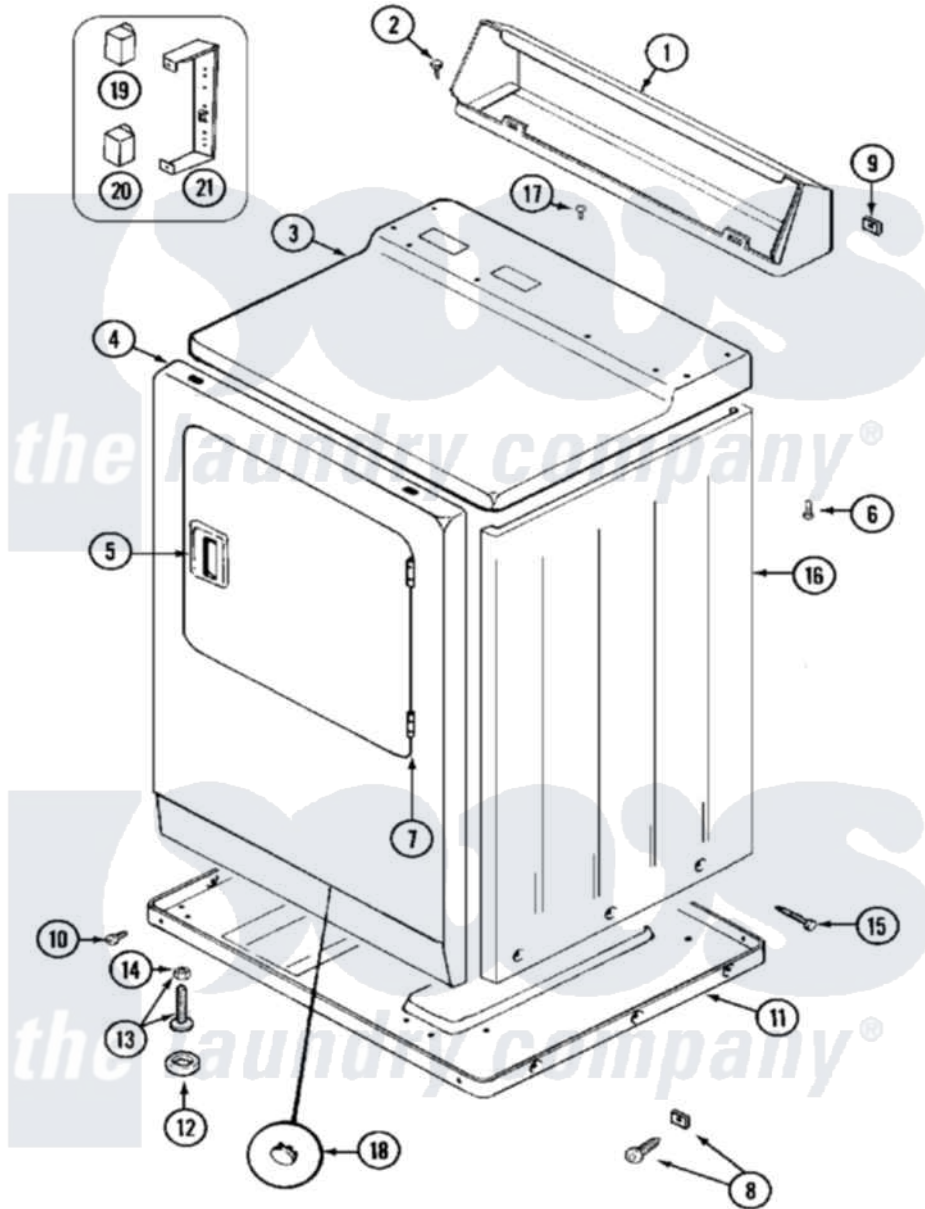

Maytag MDE10PSAGL 03 - CABINET-FRONT

Maytag [Commercial Maytag MDE10PSAGL Dryer Parts](#) Parts Diagram 03 - CABINET-FRONT
 Click on the part number to view part

Item	Original Part Number	Replaced By	Status	Part Description
001	NLA		Not Available	CONSOLE (WHT)
002	212276	W10116760		Screw
003	33001163		Not Available	COVER, TOP (WHT)
"	33001164		Not Available	COVER, TOP (ALM)
004	NLA		Not Available	PANEL, FRONT (WHT)
005	33001241			Handle, Door
"	33001254	37001047		Handle, Door
006	214354			Screw, Top Cover To Cabnt.
007	33001230			Hinge, Door
008	204439			Screw And Fstner Assembly
009	215075			Fastener, Control Panel To Console
010	Y313561			Screw---NA
"	Y310632	1163839		Screw
011	Y303361		Not Available	BASE ASSY. (UPPER & LOWER)
012	Y314137			Foot, Rubber

013	Y305086		Adjustable Leg And Nut
014	Y052740	62739	Nut, Lock
015	213007		Xfor Cabinet See Cabinet, Back
016	NLA		Not Available
			CABINET (WHT)
017	210186	3370225	Screw
018	33001132	33002342	Plug, Sifht Hole
"	33001168		Not Available
			PLUG, SIGHT HOLE (ALM)
019	206421		Relay, Motor Reversing
020	306398		Relay, Heater
021	212949	22001866	Screw, Relay
"	Y313561		Screw---NA
"	314627		Bracket, Relays
"	Y251119	3177991	Screw
"	Y310632	1163839	Screw