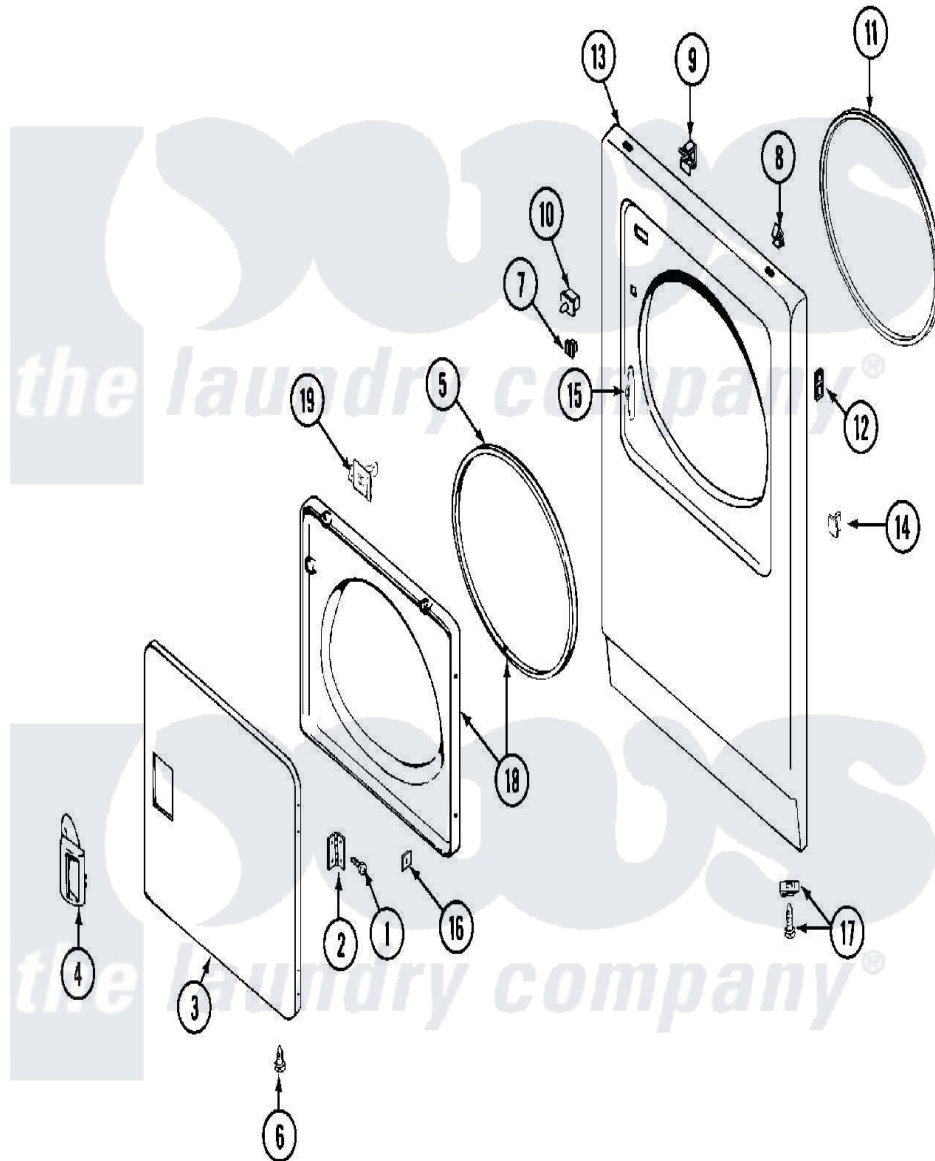

# Maytag MDE10PSAGL 04 - DOOR

Maytag [Commercial Maytag MDE10PSAGL Dryer Parts](#) Parts Diagram 04 - DOOR  
 Click on the part number to view part

Item	Original Part Number	Replaced By	Status	Part Description
001	<a href="#">Y314062</a>			Screw, Door Hinge And Panel
002	<a href="#">33001230</a>			Hinge, Door
003	<a href="#">33001240</a>			Door
"	33001257	<a href="#">33001240</a>		Door
004	<a href="#">33001241</a>			Handle, Door
"	33001254	<a href="#">37001047</a>		Handle, Door
005	<a href="#">33001131</a>			Seal, Door
006	33001132	<a href="#">33002342</a>		Plug, Sifft Hole
"	33001168		Not Available	PLUG, SIGHT HOLE (ALM)
007	Y304578	<a href="#">LA-1003</a>		Door Catch Kit
008	212982	<a href="#">22001650</a>		Fastener, Spring
009	<a href="#">Y310376</a>			Clip, Door Switch Harness
010	<a href="#">33001436</a>			Switch, Door
011	<a href="#">314937</a>			Seal, Front Panel
012	NLA		Not Available	SPEEDNUT, HINGE SCREW
"	NLA		Not Available	SCREW, PLASTIC

013	NLA	Not Available	PANEL, FRONT (WHT)
014	NLA	Not Available	PLUG, DOOR CATCH
015	<a href="#">33001175</a>		Cover, Hinge Hole
"	<a href="#">33001176</a>		Cover, Hinge Hole
016	<a href="#">Y313910</a>		Clip, Door Liner To Outer Panel
017	<a href="#">204439</a>		Screw And Fstner Assembly
018	33001243	Not Available	PANEL, INNER DOOR (W/SEAL)
019	<a href="#">33001305</a>		Strike, Door